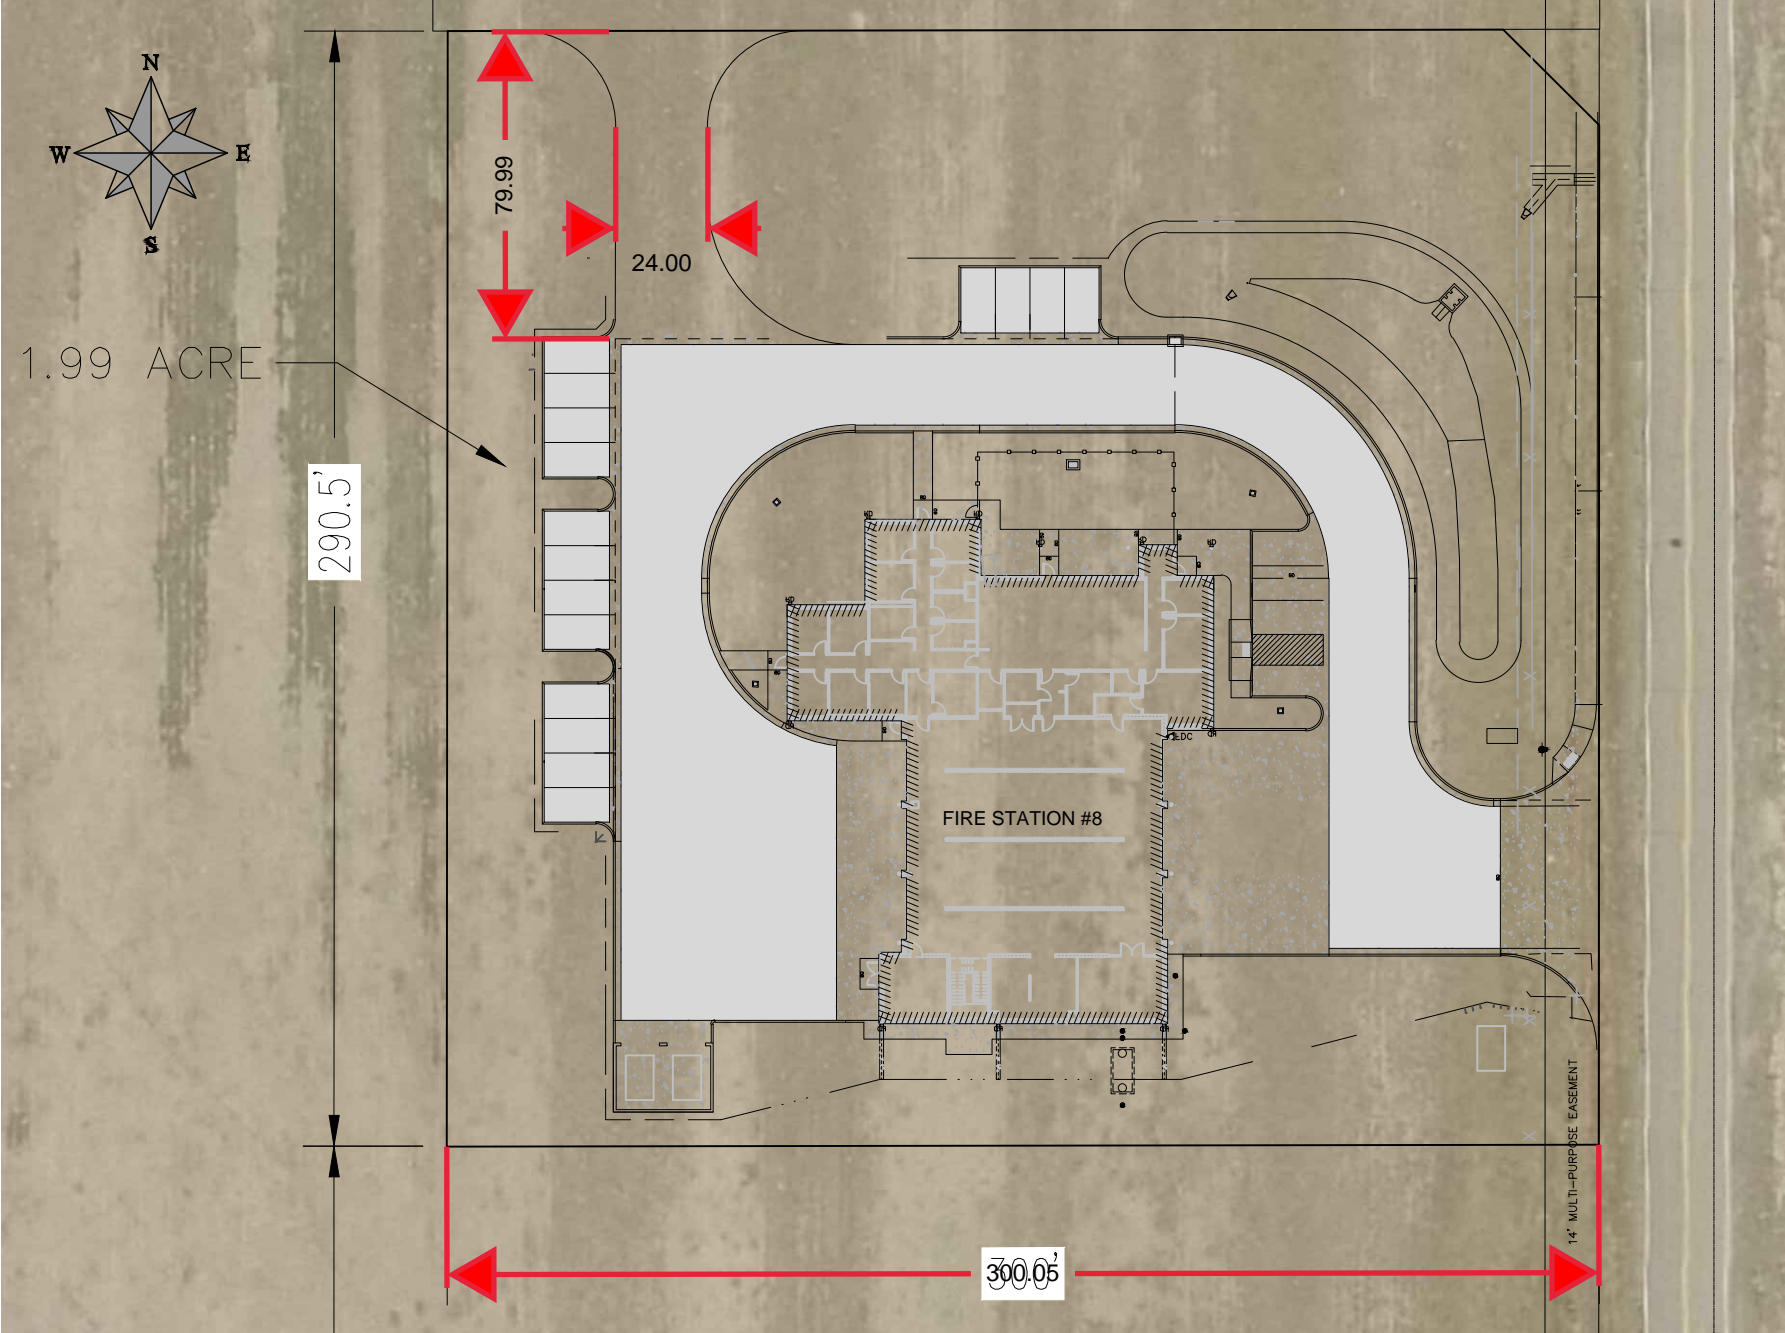

1.99 ACRE

290.5'

79.99'  
24.00'

FIRE STATION #8

300.05'

14' MULTI-PURPOSE EASEMENT

Side Street

31 Road