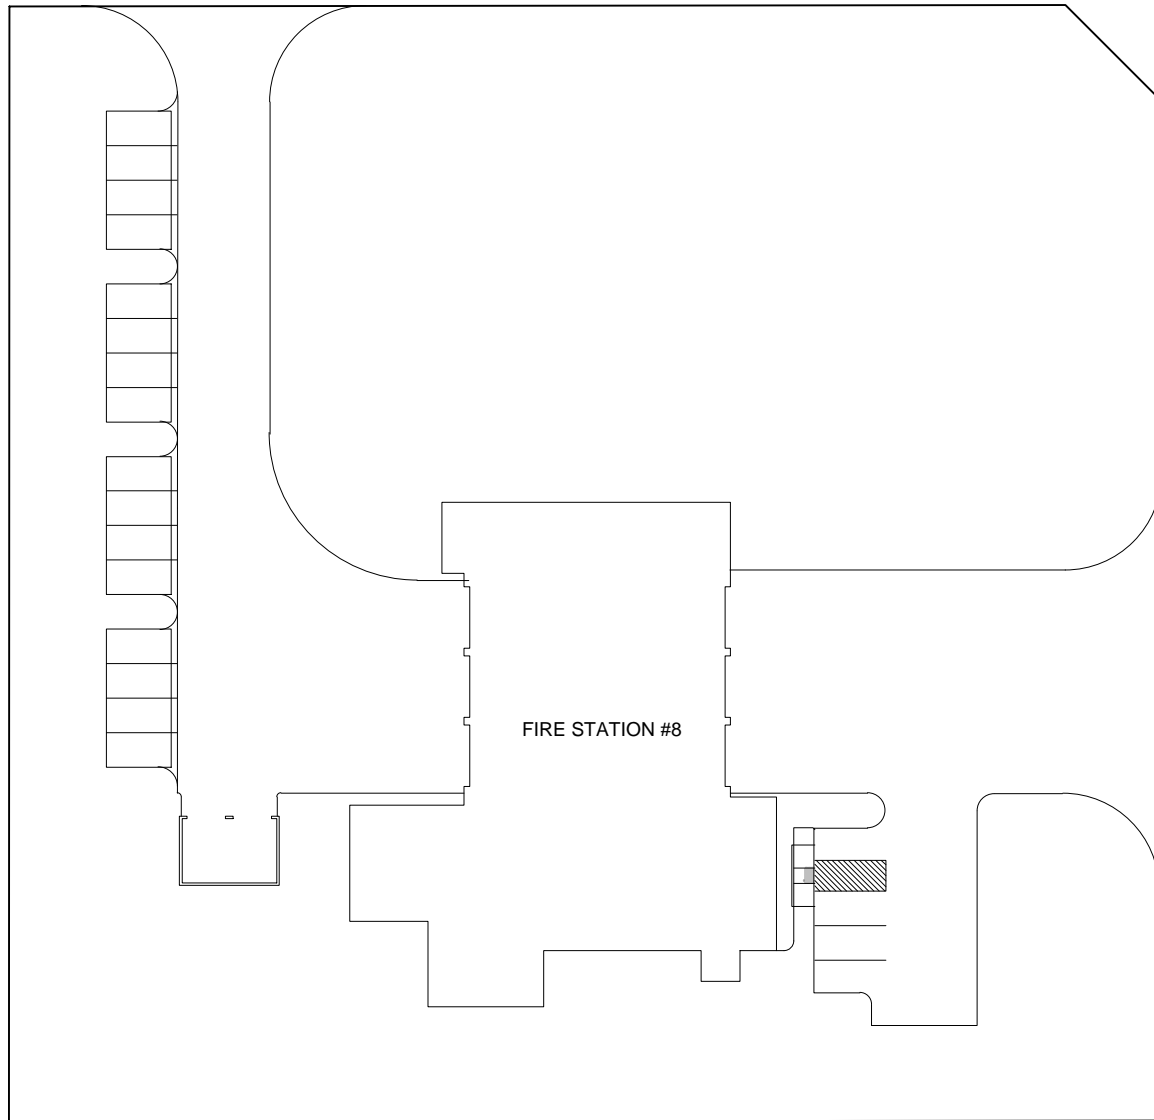

1.99 ACRE

290.5'

79.99'  
24.00'

FIRE STATION #8

300.05'

14' MULTI-PURPOSE EASEMENT

Side Street

31 Road