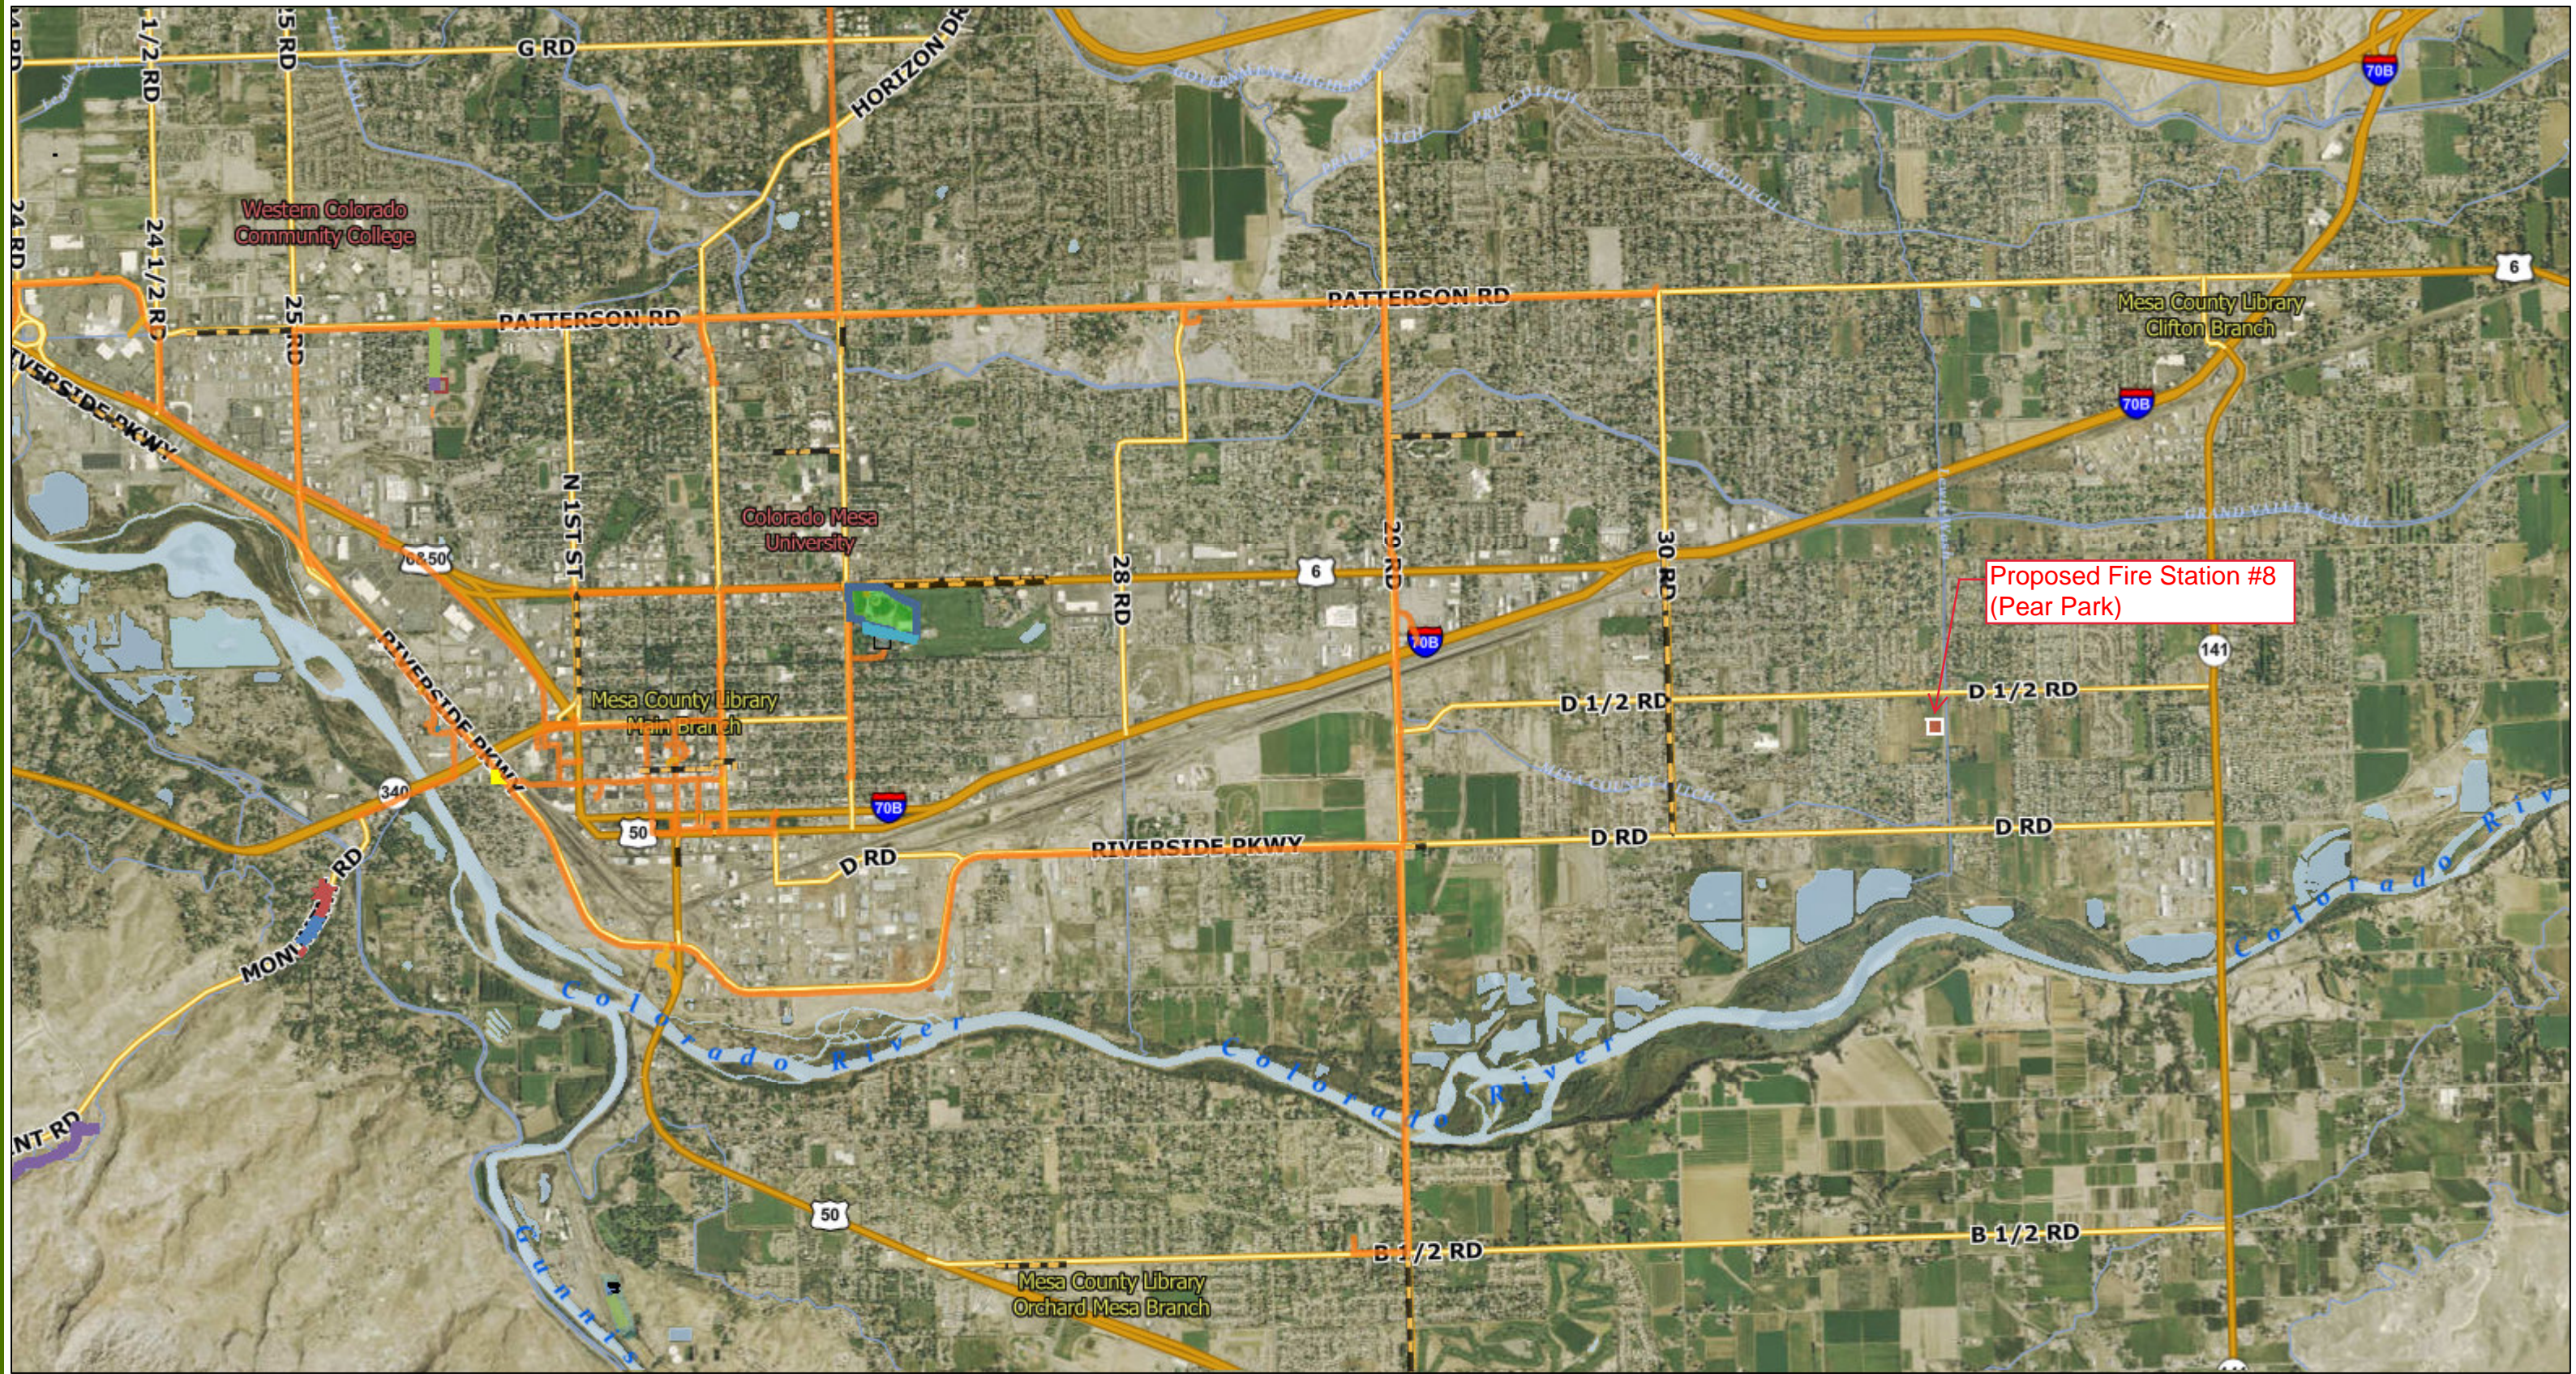

Grand Junction Fire Department - Fire Station #8 Location Map 2

Date: 7/20/2021

1 inch = 3,009 feet