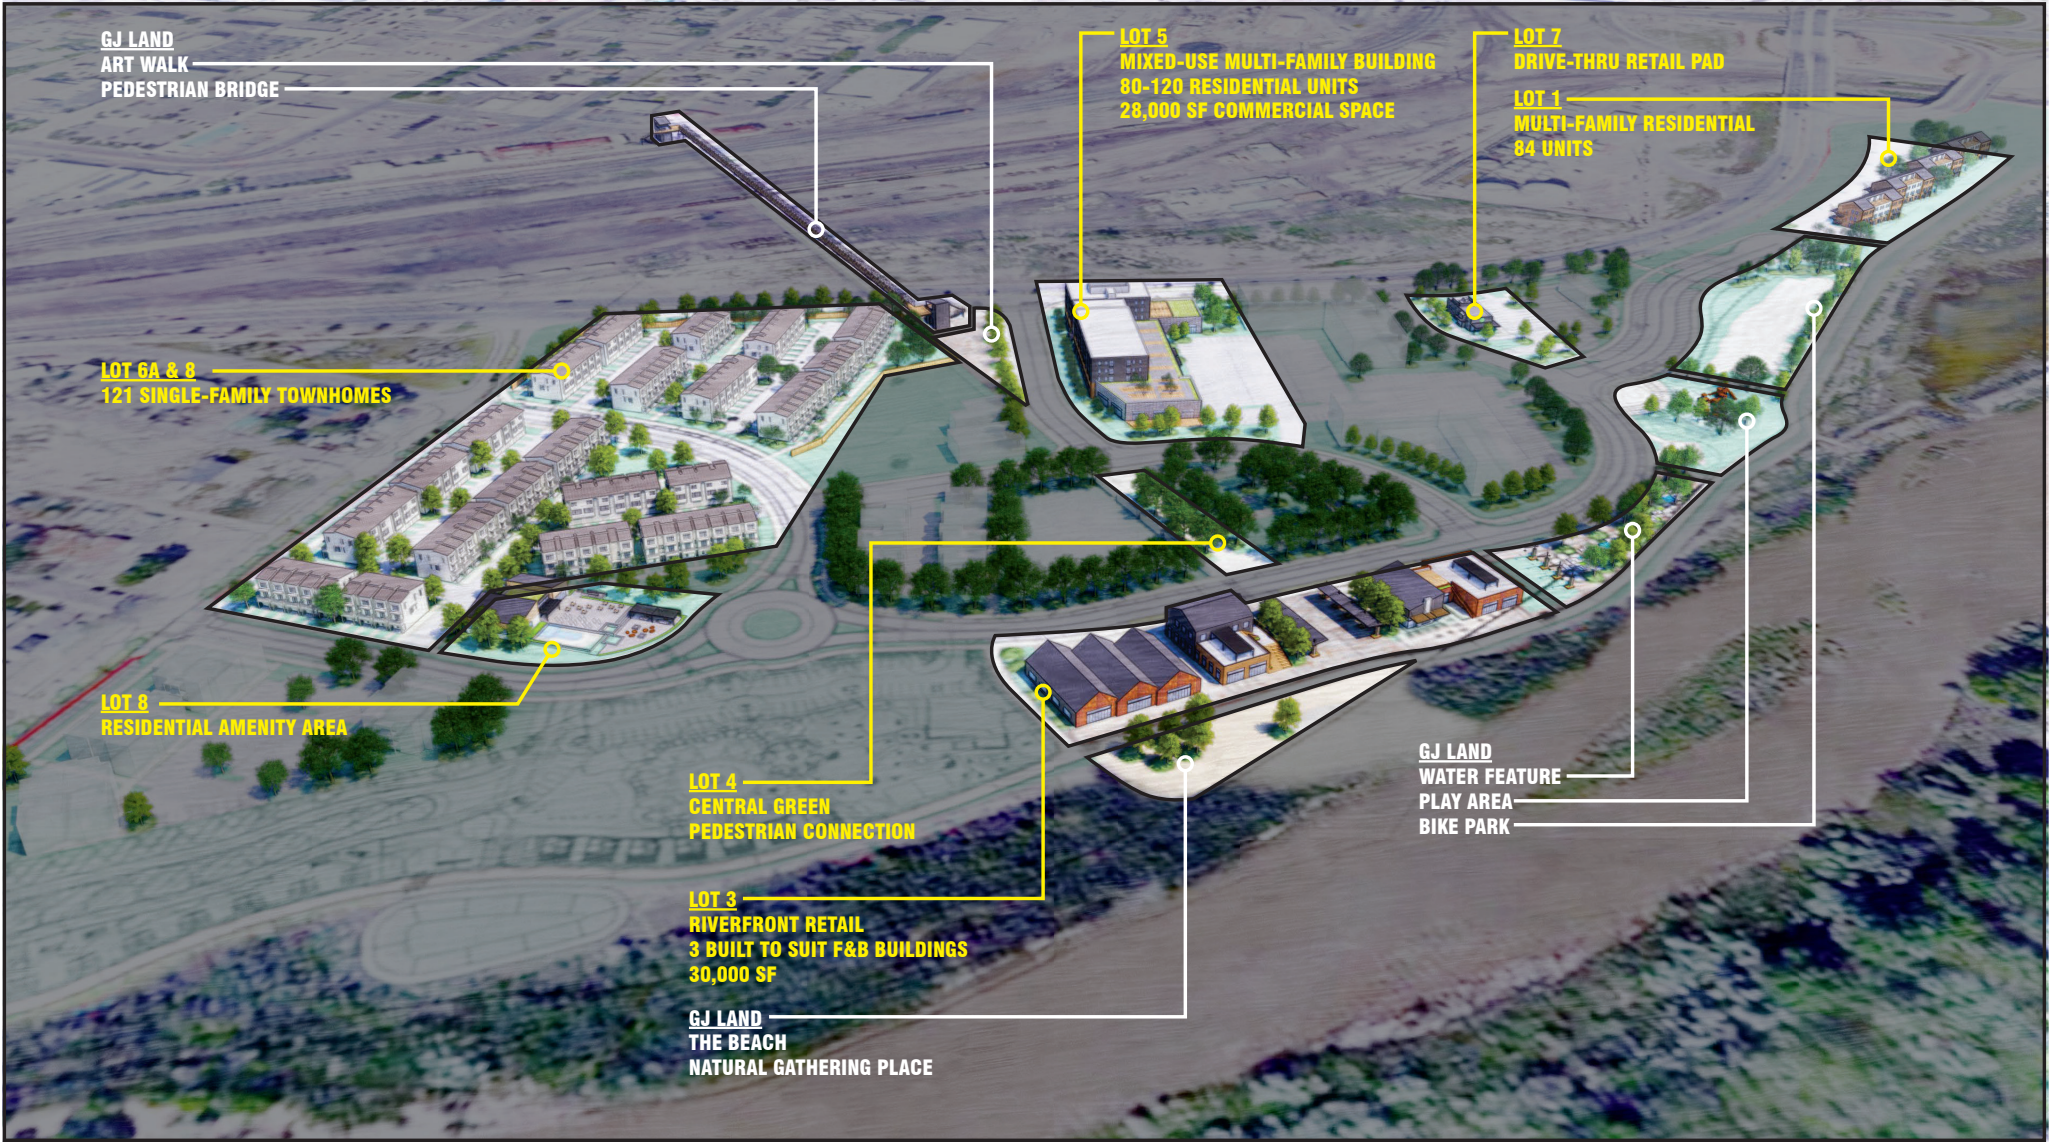

DOS RIOS MIXED-USE MASTER PLAN

K A S A • May Riegler Companies • Grand Junction, Colorado

Proposed Master Plan

DOS RIOS MIXED-USE MASTER PLAN

K A S A • May Riegler Companies • Grand Junction, Colorado

Proposed Master Plan Aerial View

DOS RIOS MIXED-USE MASTER PLAN

K A S A • May Riegler Companies • Grand Junction, Colorado

Annotated Phase 1 Aerial View

DOS RIOS MIXED-USE MASTER PLAN

K A S A • May Riegler Companies • Grand Junction, Colorado

Proposed Family Area Water Feature

DOS RIOS MIXED-USE MASTER PLAN

K A S A • May Riegler Companies • Grand Junction, Colorado

Art-Focused Water Feature

November 30, 2021