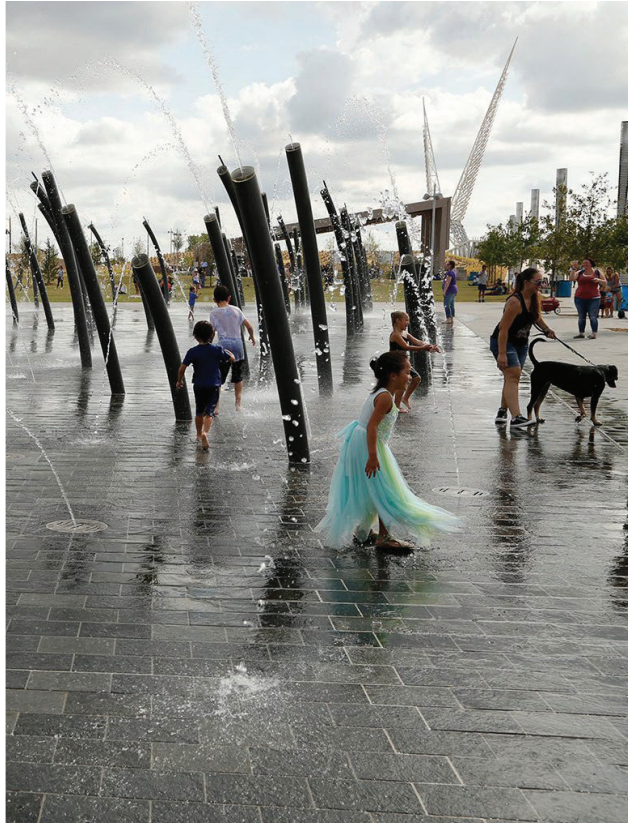

Proposed Family Area Water Feature

DOS RIOS MIXED-USE MASTER PLAN

K A S A • May Riegler Companies • Grand Junction, Colorado

Art-Focused Water Feature

November 30, 2021