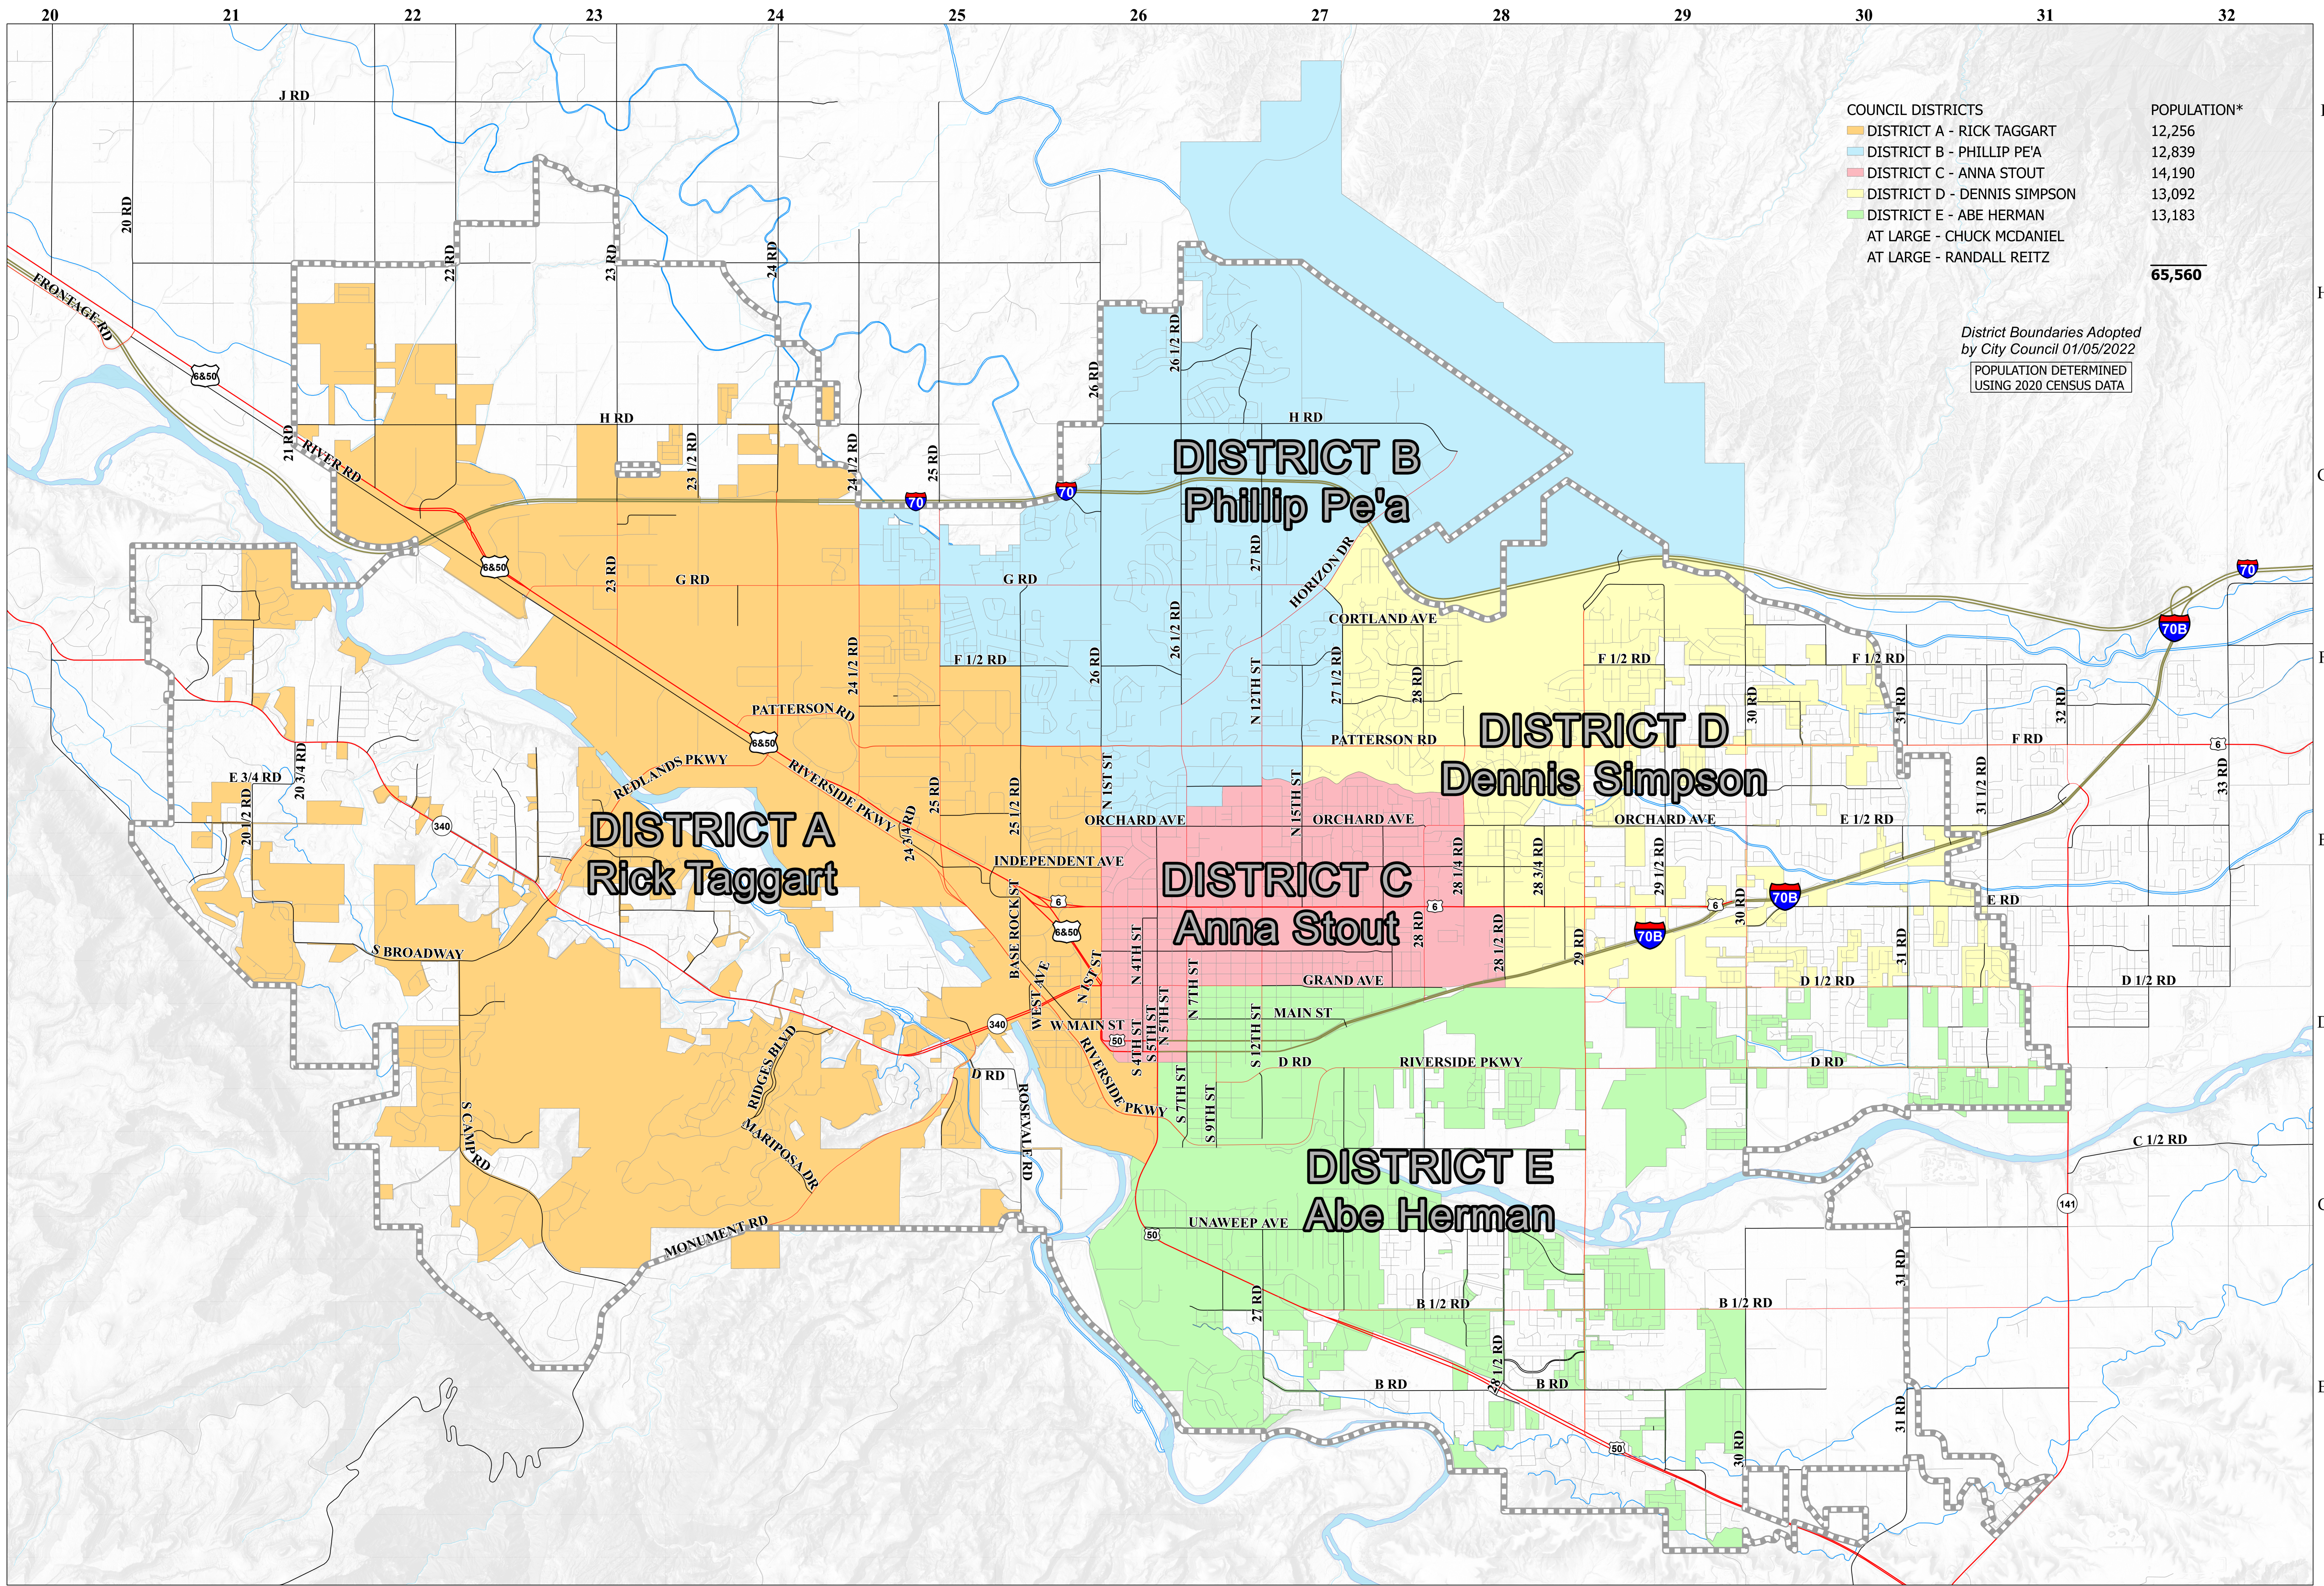

CITY OF GRAND JUNCTION - CITY COUNCIL VOTING DISTRICT BOUNDARIES

COUNCIL DISTRICTS	POPULATION*
DISTRICT A - RICK TAGGART	12,256
DISTRICT B - PHILLIP PE'A	12,839
DISTRICT C - ANNA STOUT	14,190
DISTRICT D - DENNIS SIMPSON	13,092
DISTRICT E - ABE HERMAN	13,183
AT LARGE - CHUCK MCDANIEL	
AT LARGE - RANDALL REITZ	
TOTAL	65,560

District Boundaries Adopted
by City Council 01/05/2022
POPULATION DETERMINED
USING 2020 CENSUS DATA

201 SERVICE AREA BOUNDARY