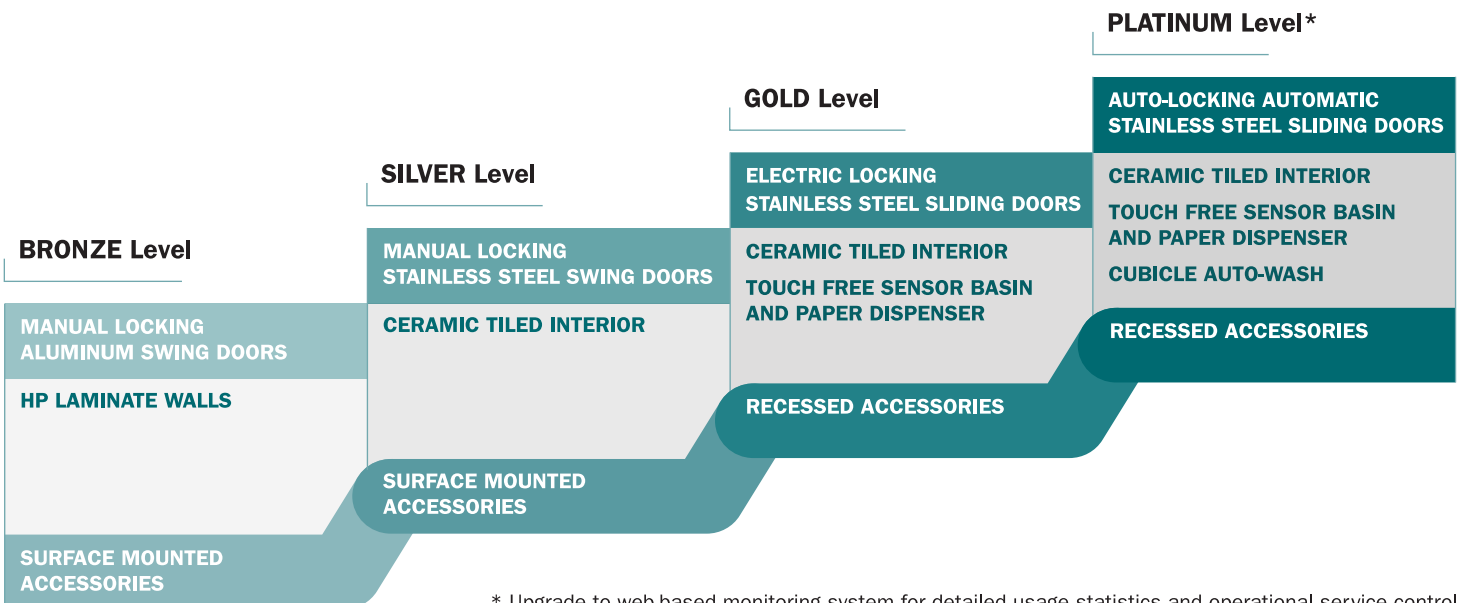

2 Tailor Fit Out To Your Budget

Exeloo models can be customized to a basic manual BRONZE level fit out right through to a fully automated PLATINUM level specification that delivers a virtually touch-less environment and a cubicle Auto-Wash feature.

3 Relocatable

A fully integrated modular construction system means the unit can be disconnected from services and relocated if needed. This preserves the asset investment minimizing demolition and re-construction costs.

4 Compact Design

A multiple cubicle JUPITER unit is 18' 1" x 7' 7" in size. This small footprint is perfect for any situation where space is a premium.

: INTERIOR FIT OUT FEATURES

Exeloo public restrooms can be configured to meet almost any budget or project requirement. Start with a BRONZE, SILVER, GOLD or PLATINUM level specification and choose from our comprehensive list of fit out options to get the best match for your project needs. **Below are some examples of fit out options available.**

RECESSED BABY CHANGING TABLE

TOUCH FREE SENSOR OPERATED BASIN

AUTO WASH AND FLOOR DRYING

RECESSED AUTOMATIC PAPER DISPENSER

: FIT OUT LEVELS

* Upgrade to web-based monitoring system for detailed usage statistics and operational service control