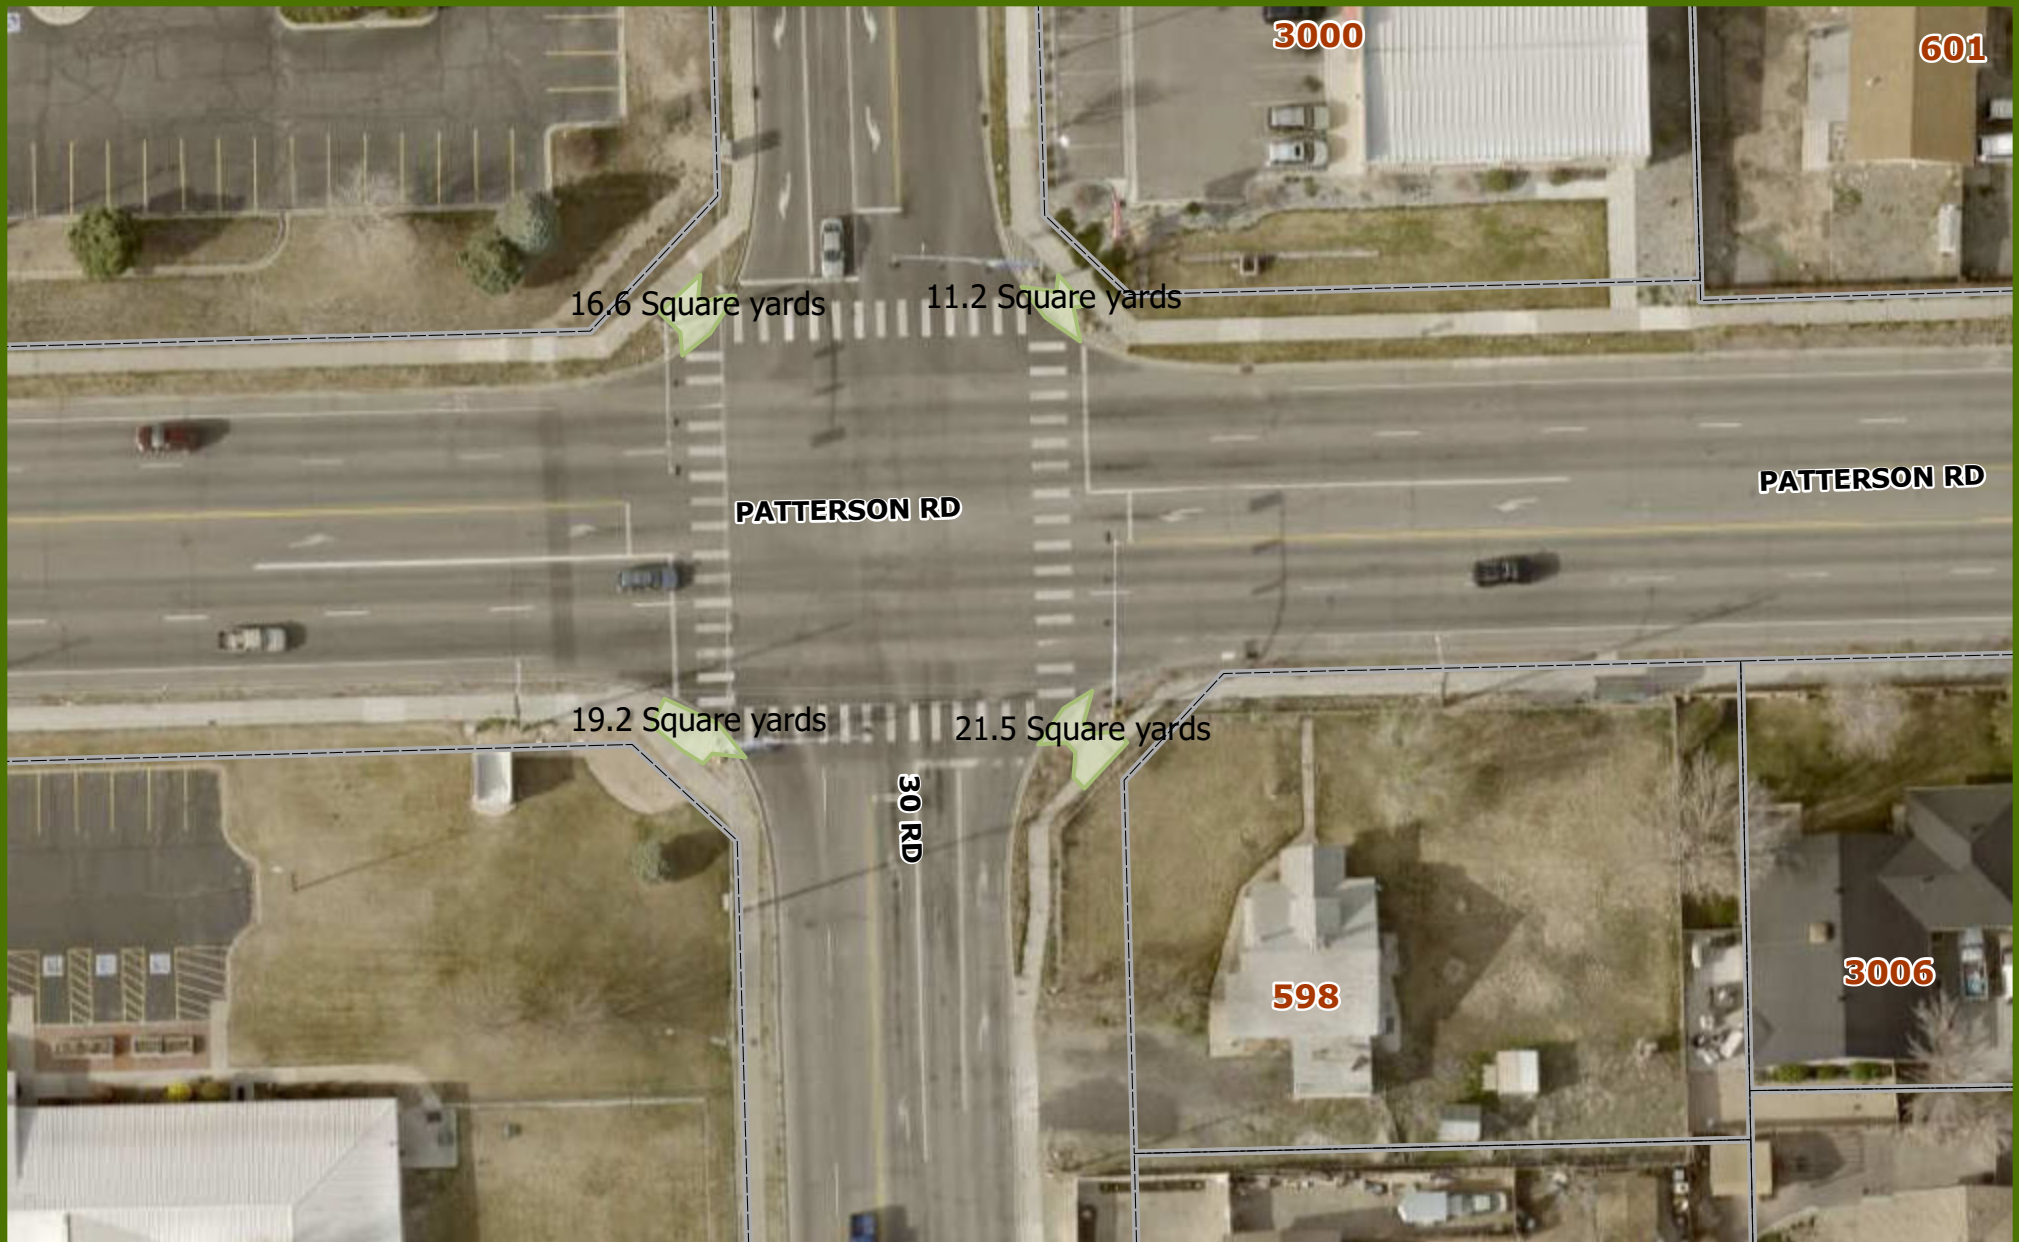

Patterson and 30

Printed: 3/7/2023
1 inch equals 47 feet
Scale: 1:564