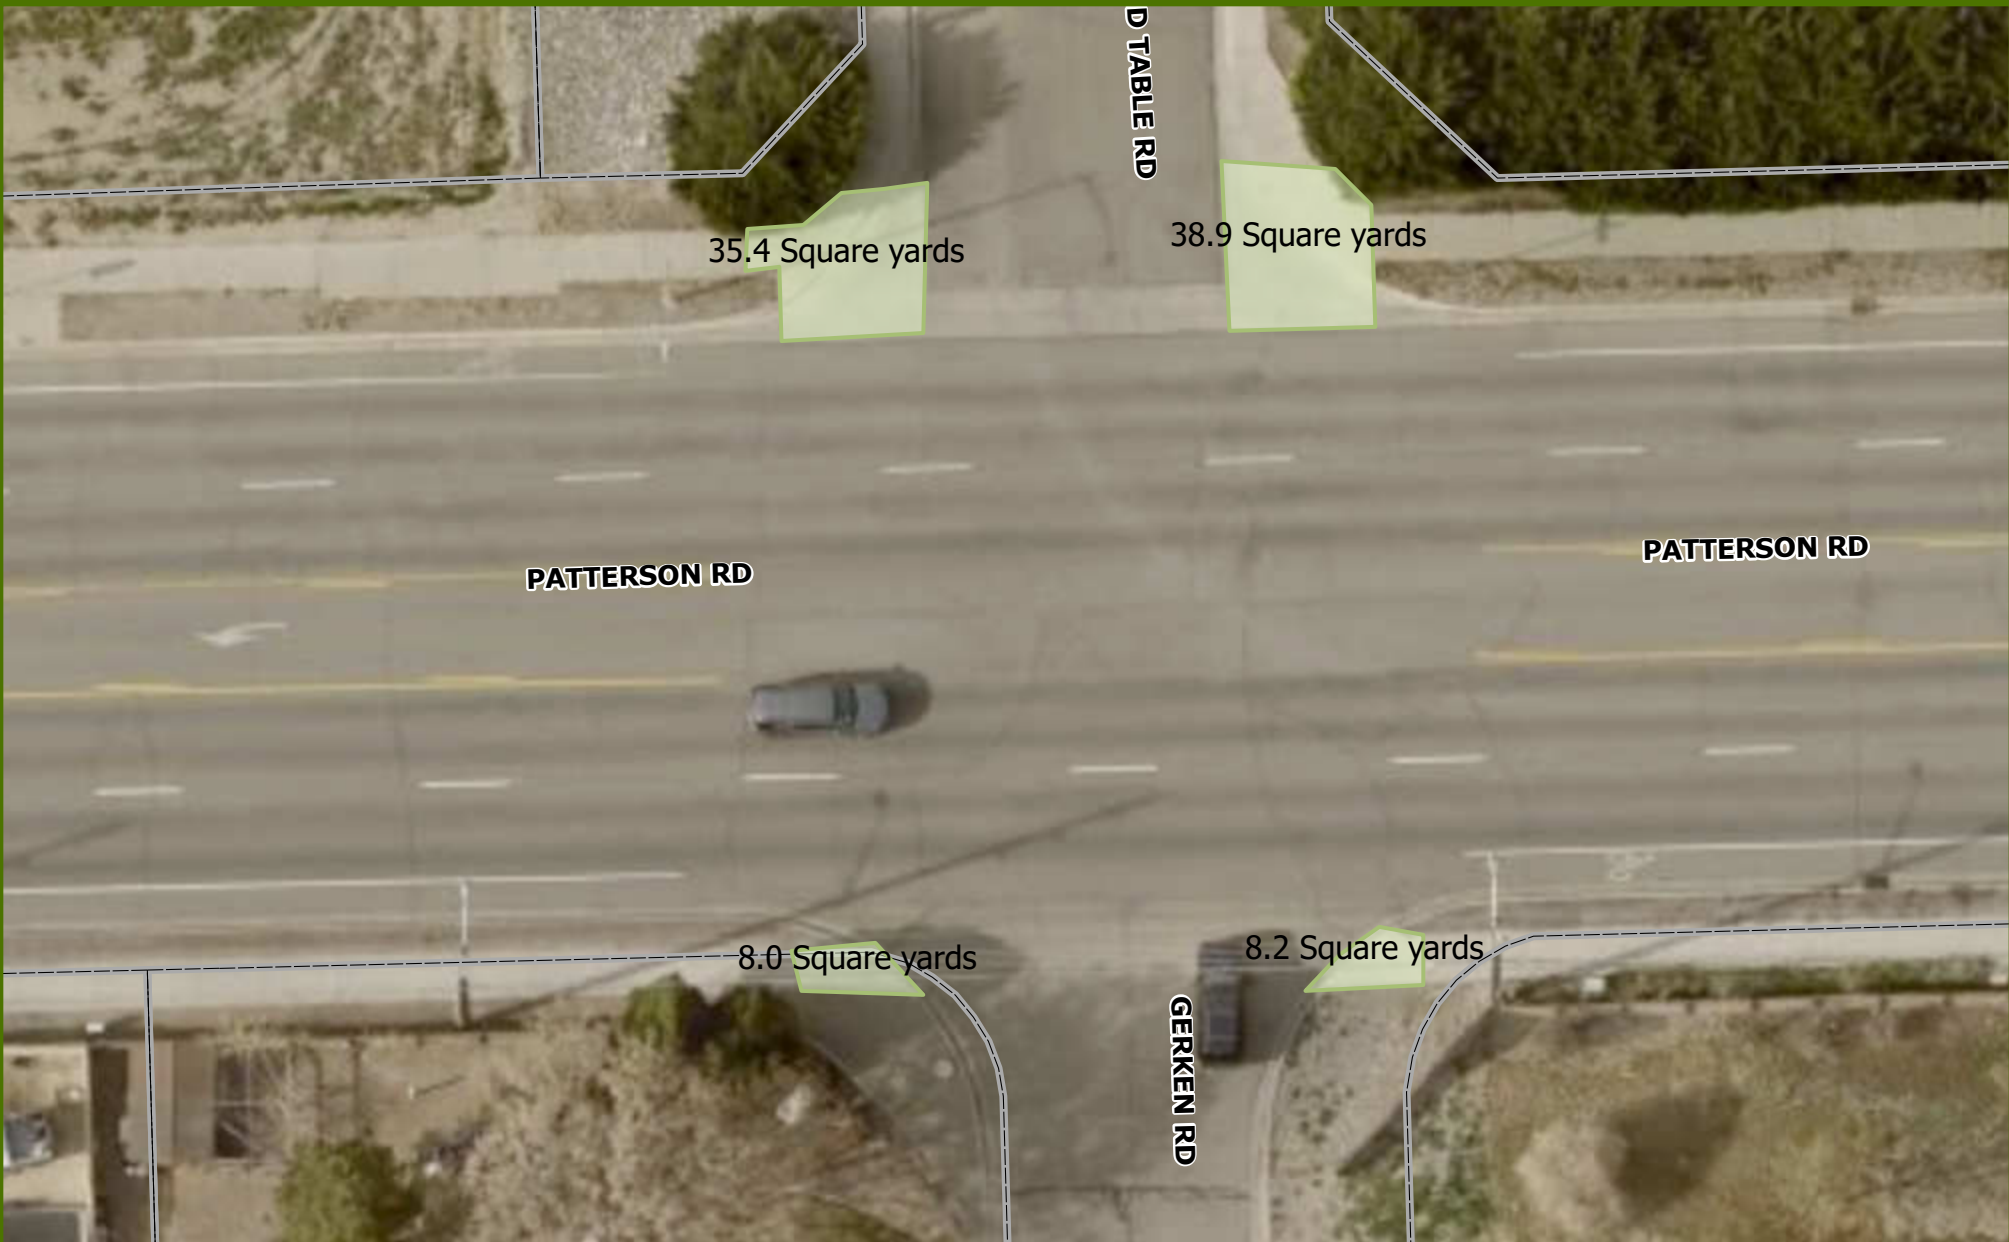

Patterson and Round Table

Printed: 3/7/2023
1 inch equals 24 feet
Scale: 1:282