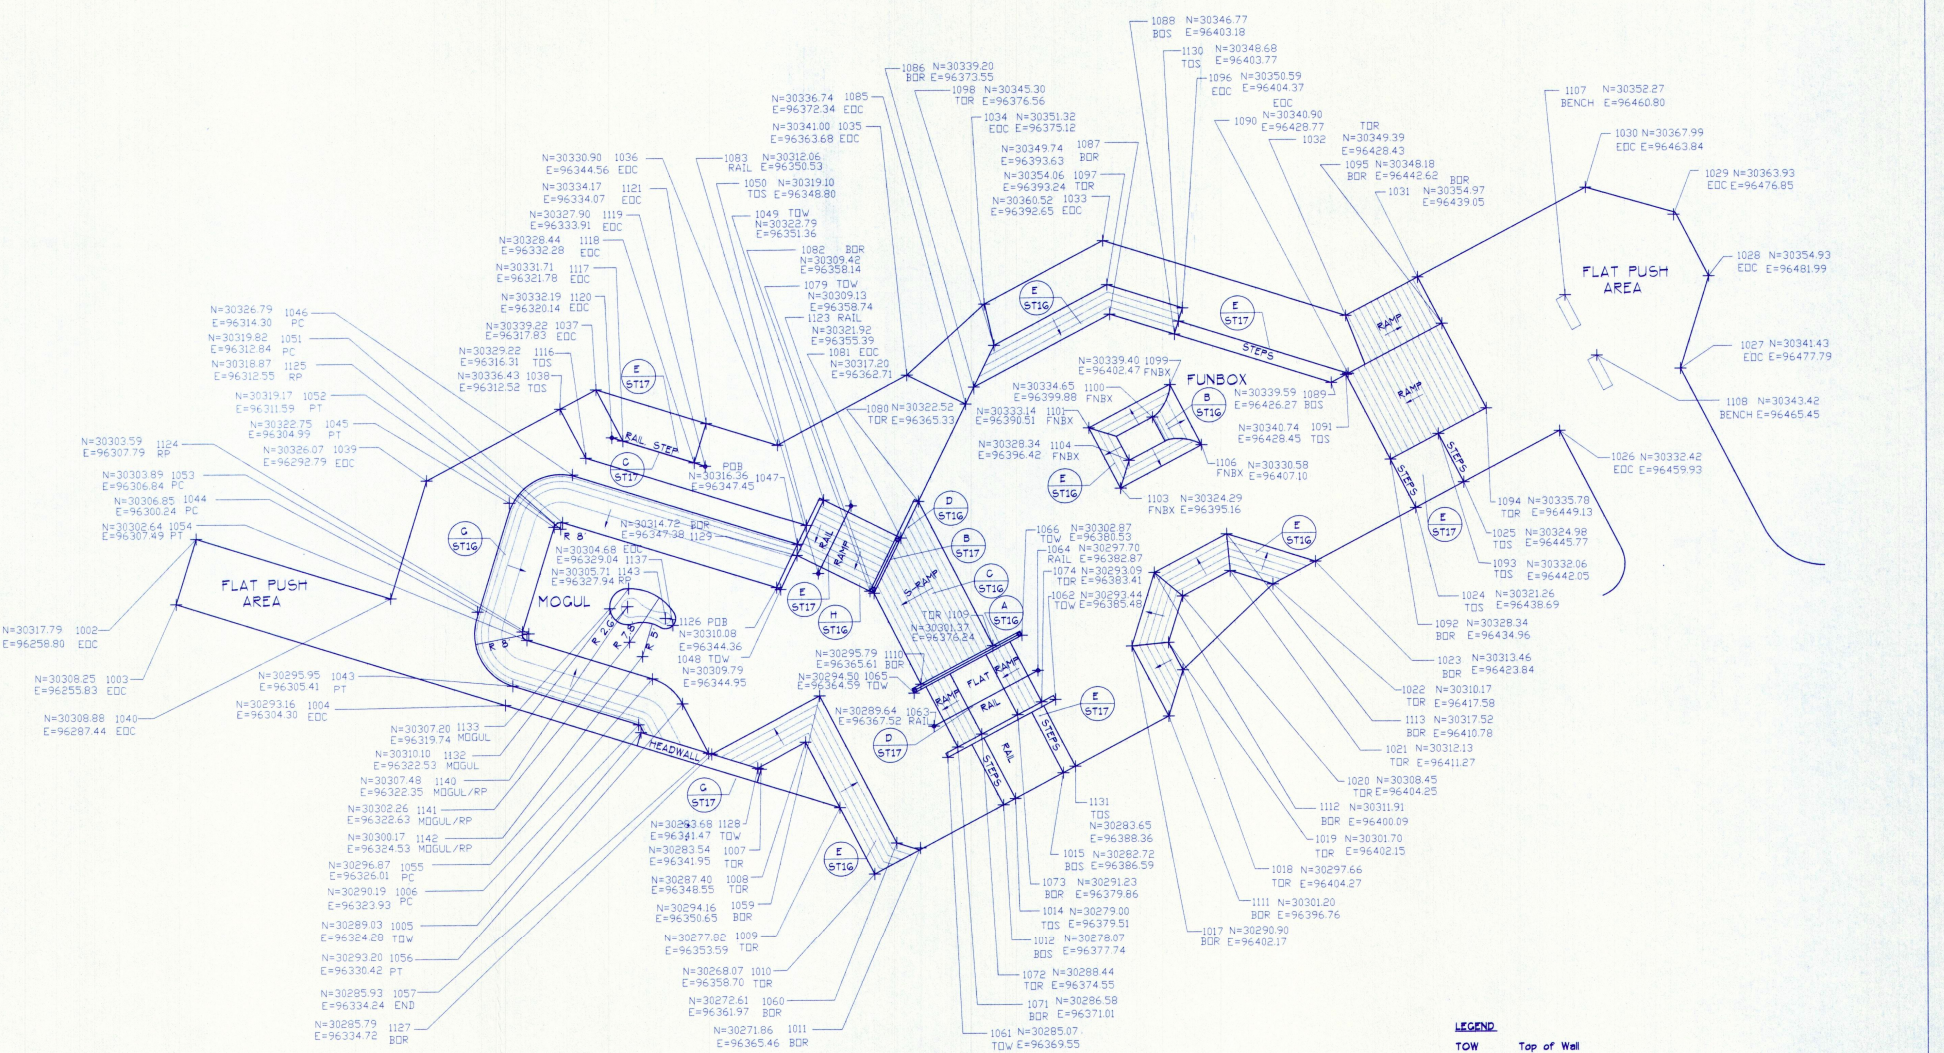

Issue Record/Revision

Purpose	Date

Eagle Rim Park

CITY OF GRAND JUNCTION, COLORADO

CIAVONNE & ASSOCIATES INC.
LANDSCAPE AND PLANNING ARCHITECTS
844 GRAND AVE. #1
GRAND JUNCTION, CO
970-241-0745
FAX 970-241-0765
81501

Sheet Key

Sheet Title
SITE LAYOUT PLAN - SKATE PARK

Date: 7-1-99
Drawn By: JC
Checked By: CR
Project Number: **86100**

Sheet Number: **ST4**

- LEGEND**
- TOW Top of Wall
 - RAL Rail
 - TOR Top of Ramp
 - BOR Bottom of Ramp
 - TOS Top of Step
 - BOS Bottom of Step
 - BENCH Bench
 - FNBX Funbox