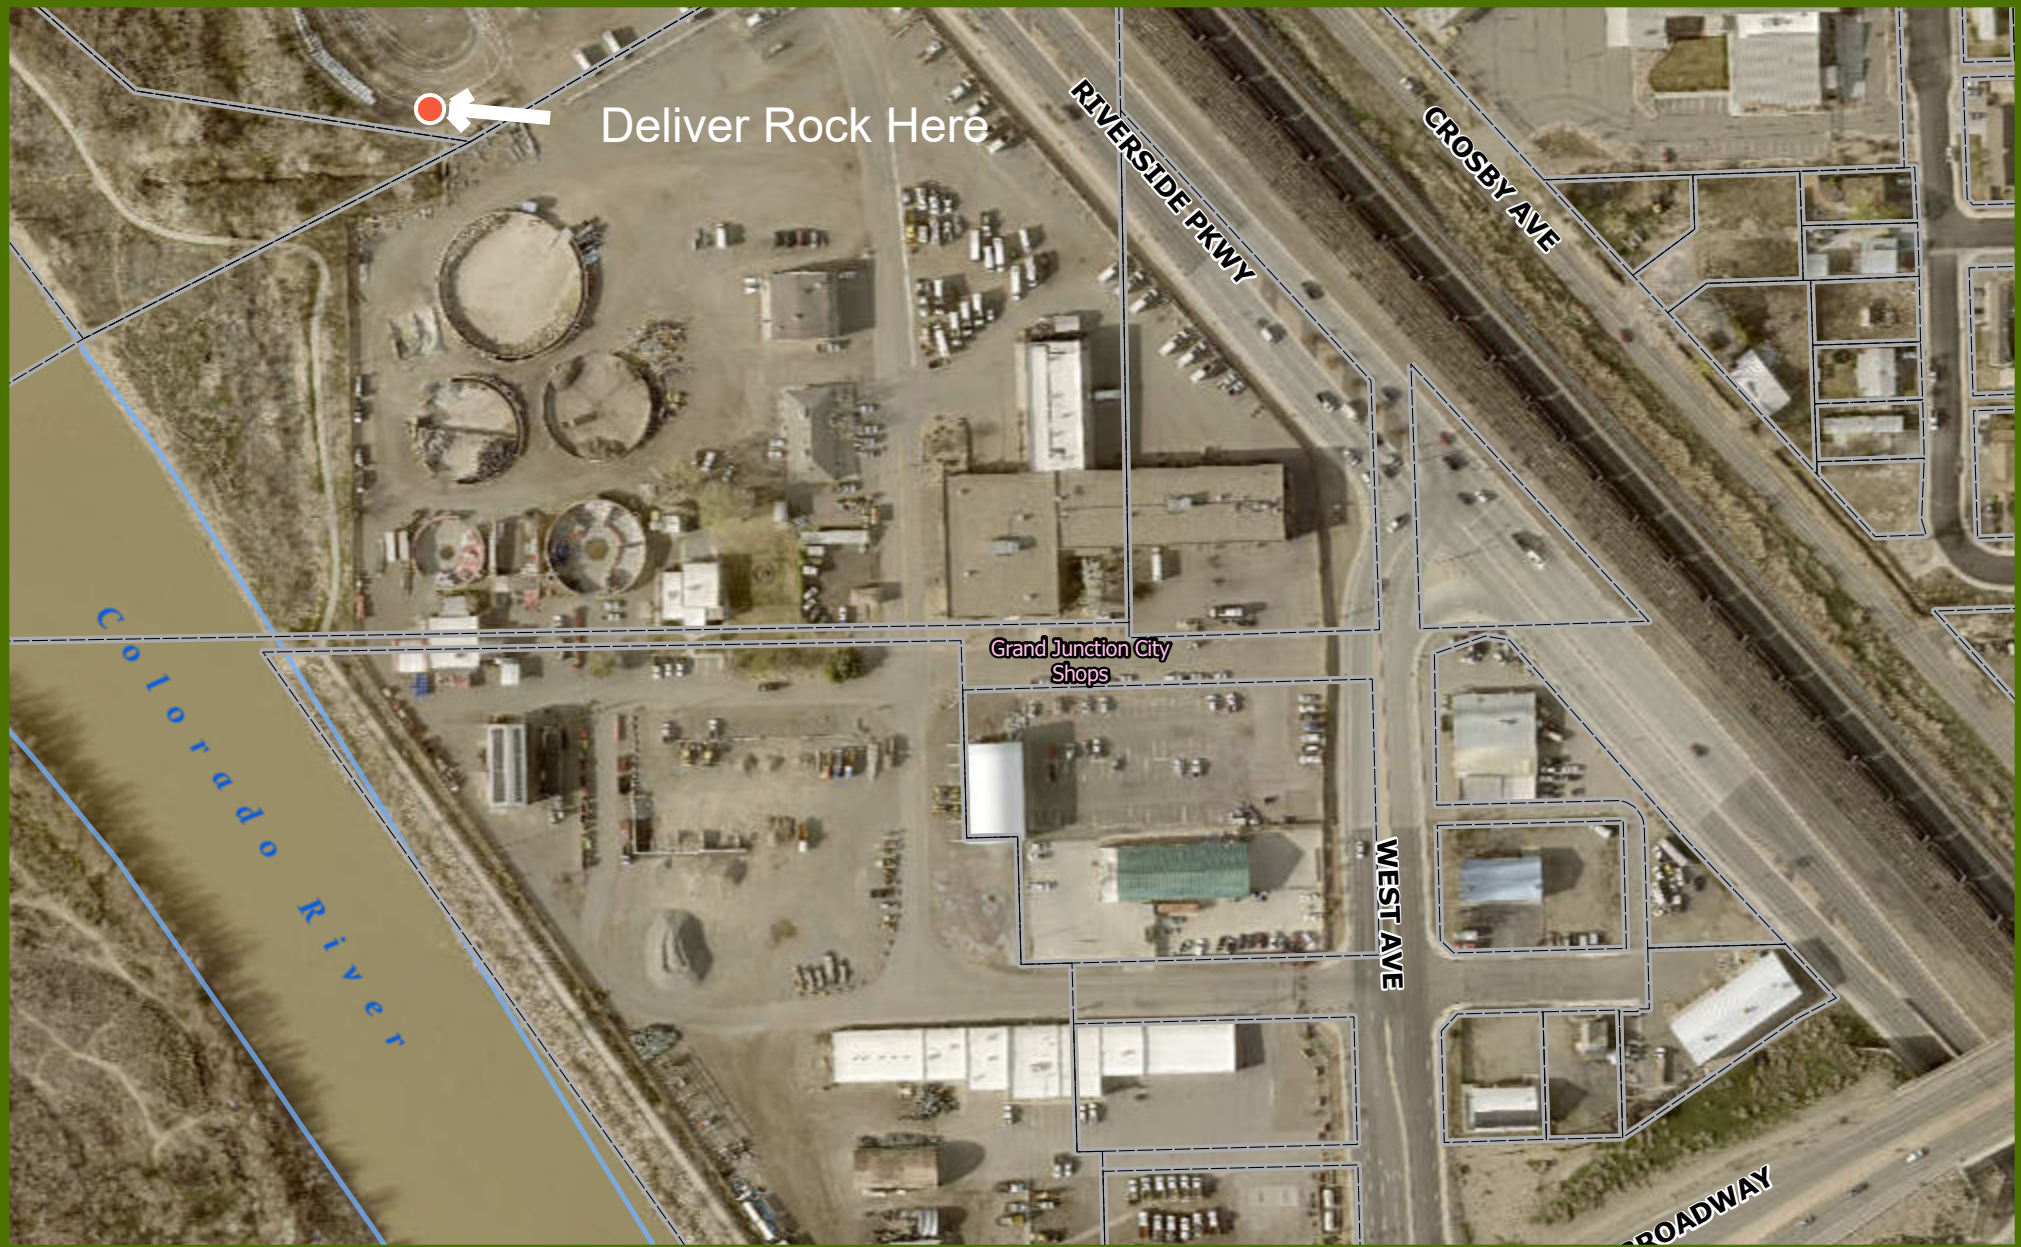

# City of Grand Junction

Printed: 2/14/2023  
1 inch equals 188 feet  
Scale: 1:2,257