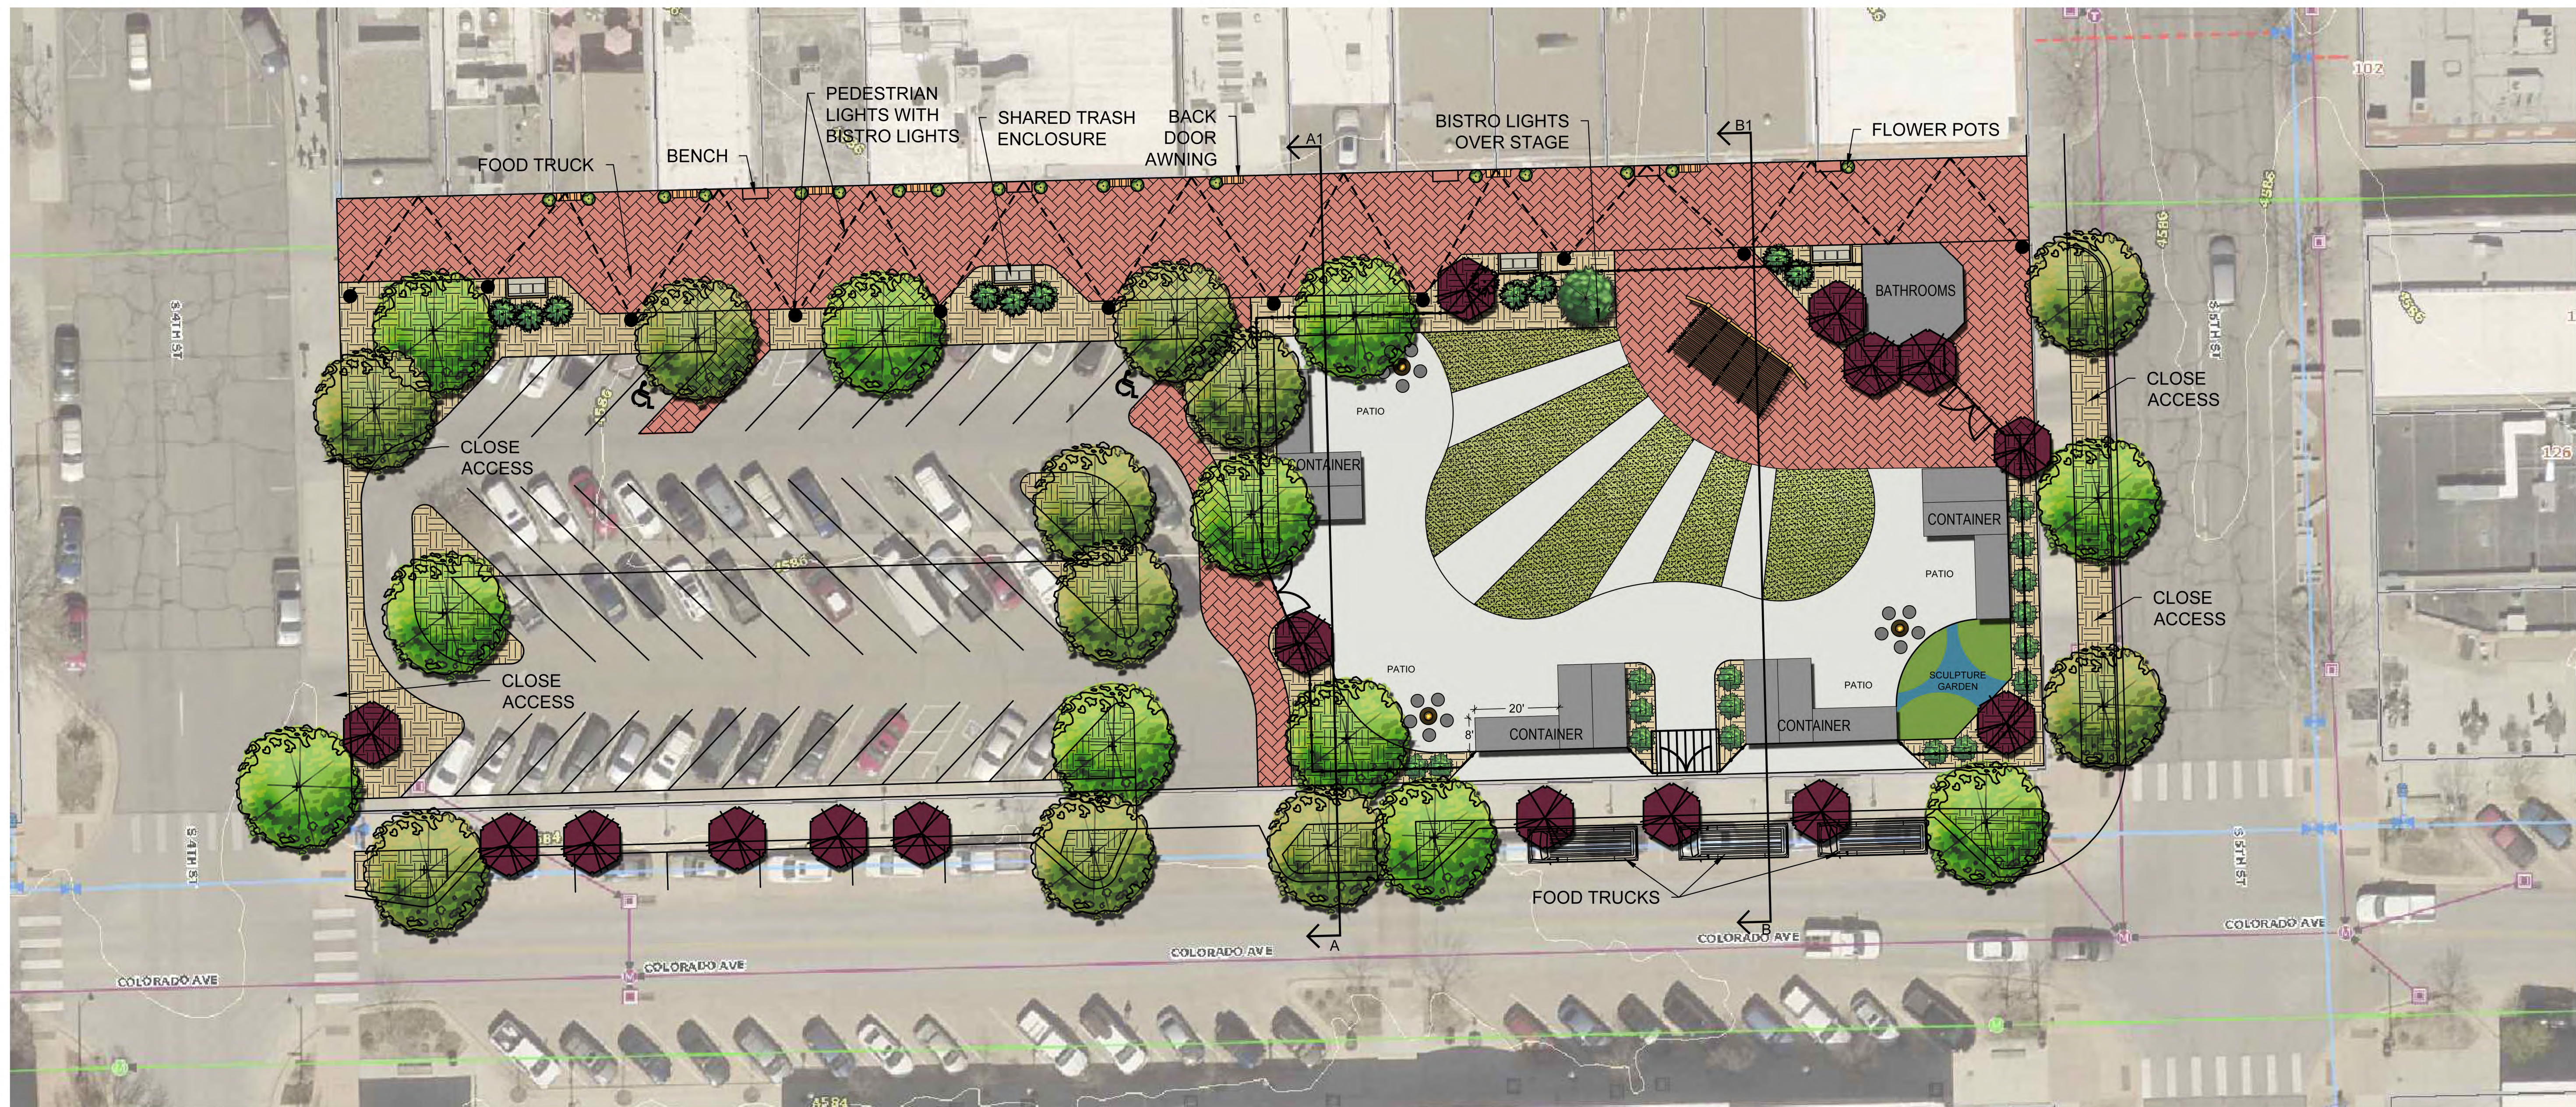

Parking Count
 Permanent: 46 (2 Accessible Spaces)

The Park at Downtown

STAGE

SCULPTURE GARDEN IDEAS

SHIPPING CONTAINER IDEAS

SHIPPING CONTAINER IDEAS

ENTRANCE IDEAS

The Park at Downtown

Parking Count
 Permanent: 46 (2 Accessible Spaces)

The Park at Downtown

A STREET SHRUB BED WALK SHRUB BED GATE HIGH USE SURFACE (VENDORS/PATIOS/FIRE PITS) SHRUB BED 20' ALLEY **A1**

B FOOD TRUCKS ENTRY & TWO-SIDED ORDERING HIGH USE SURFACE (VENDORS/PATIOS) GRASS/CONCRETE STRIPS STAGE/CONCERT AREA 20' ALLEY **B1**

The Park at Downtown

Elevations