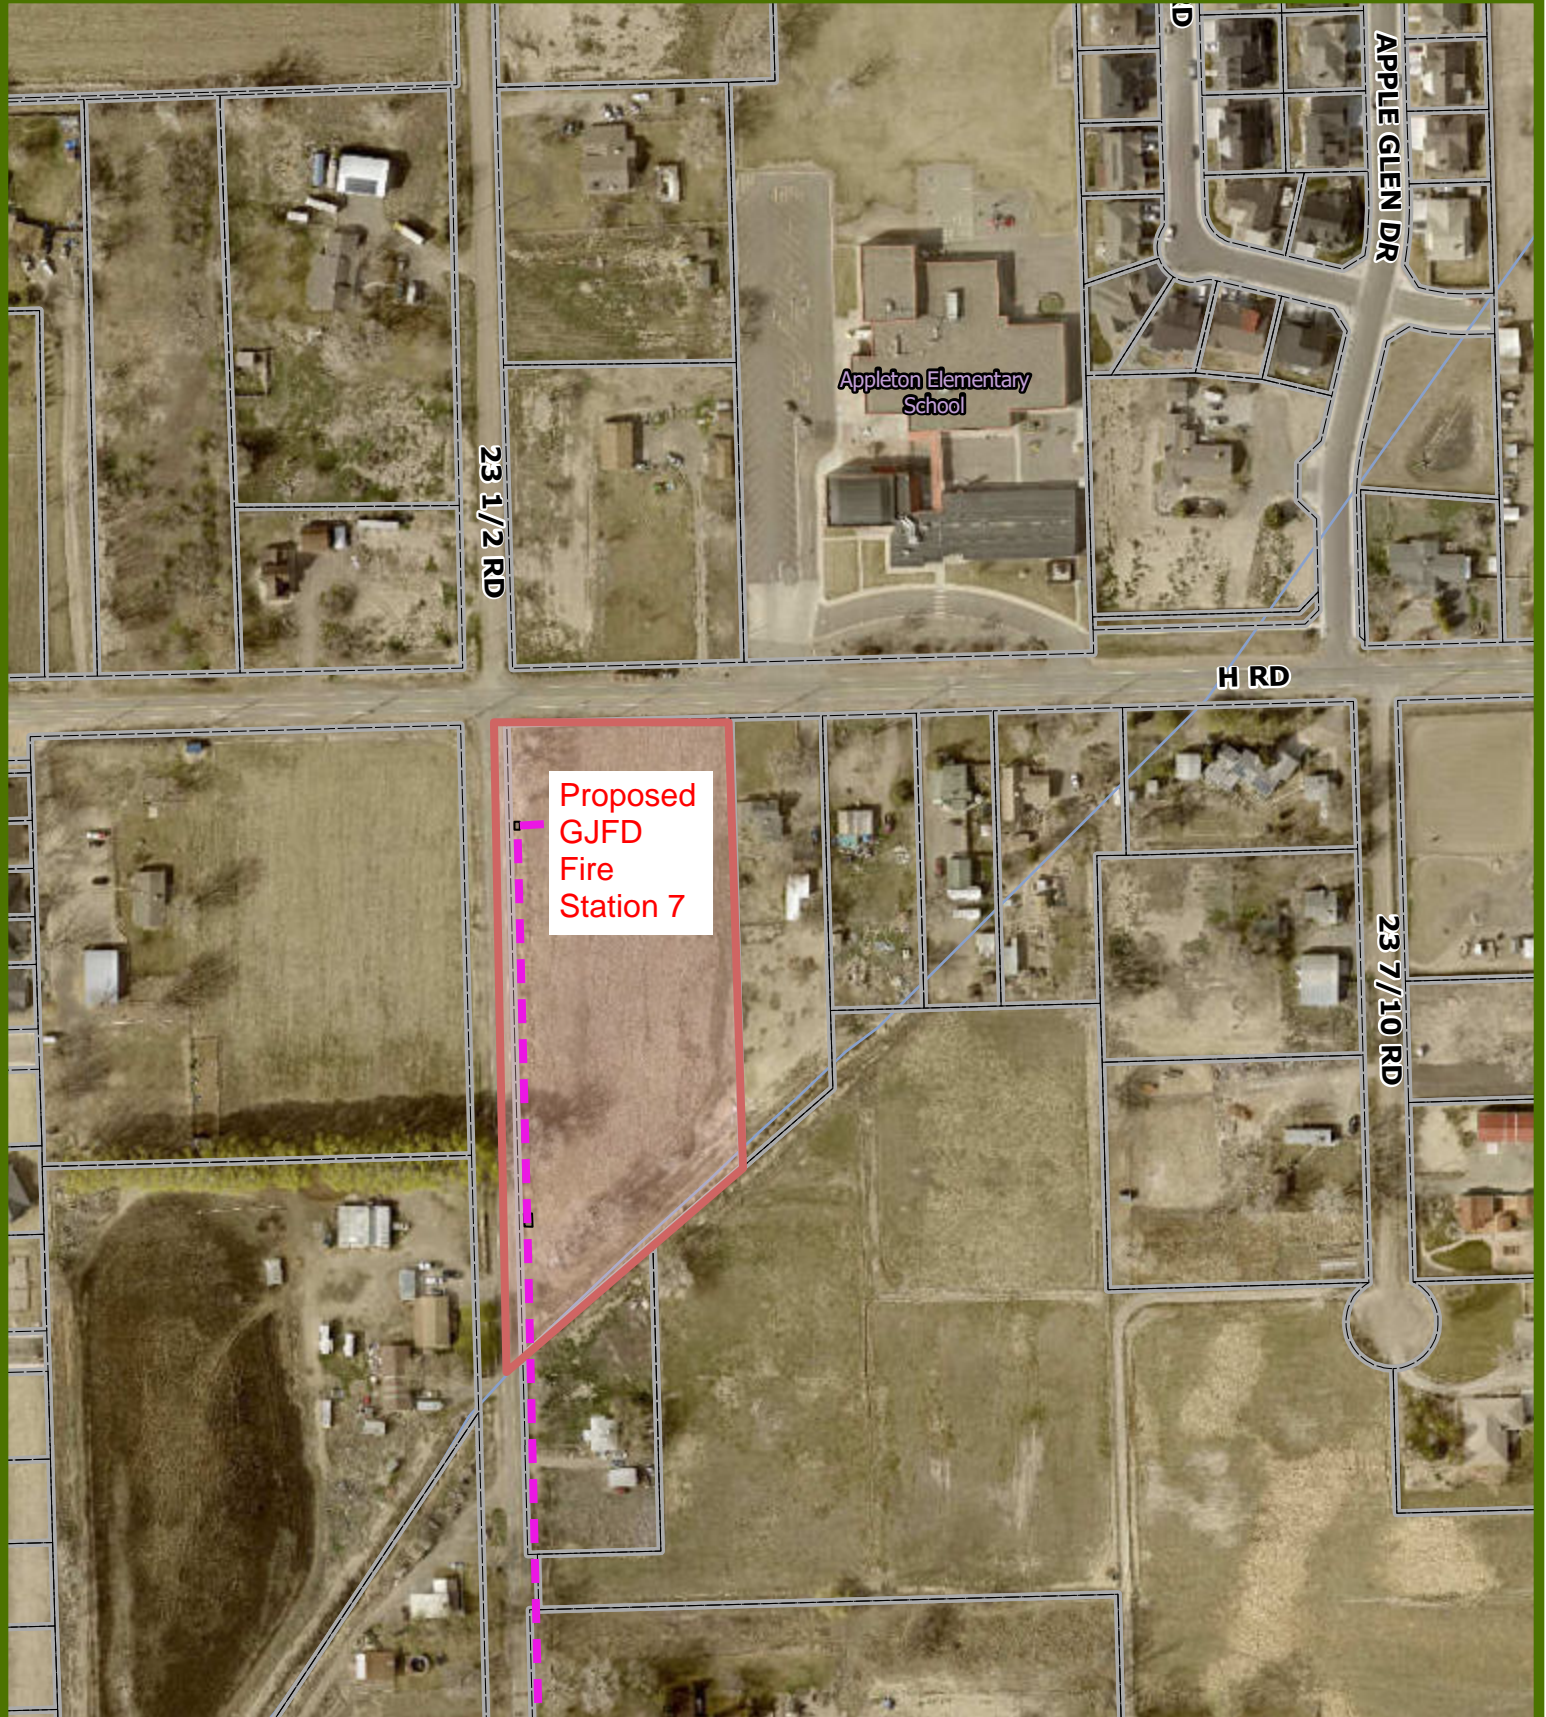

GJFD - Fire Station 7 Location Map

Proposed
GJFD
Fire
Station 7

23 1/2 RD

APPLE GLEN DR

H RD

23 7/10 RD

Printed: 1/3/2024
1 inch equals 208 feet
Scale: 1:2,500