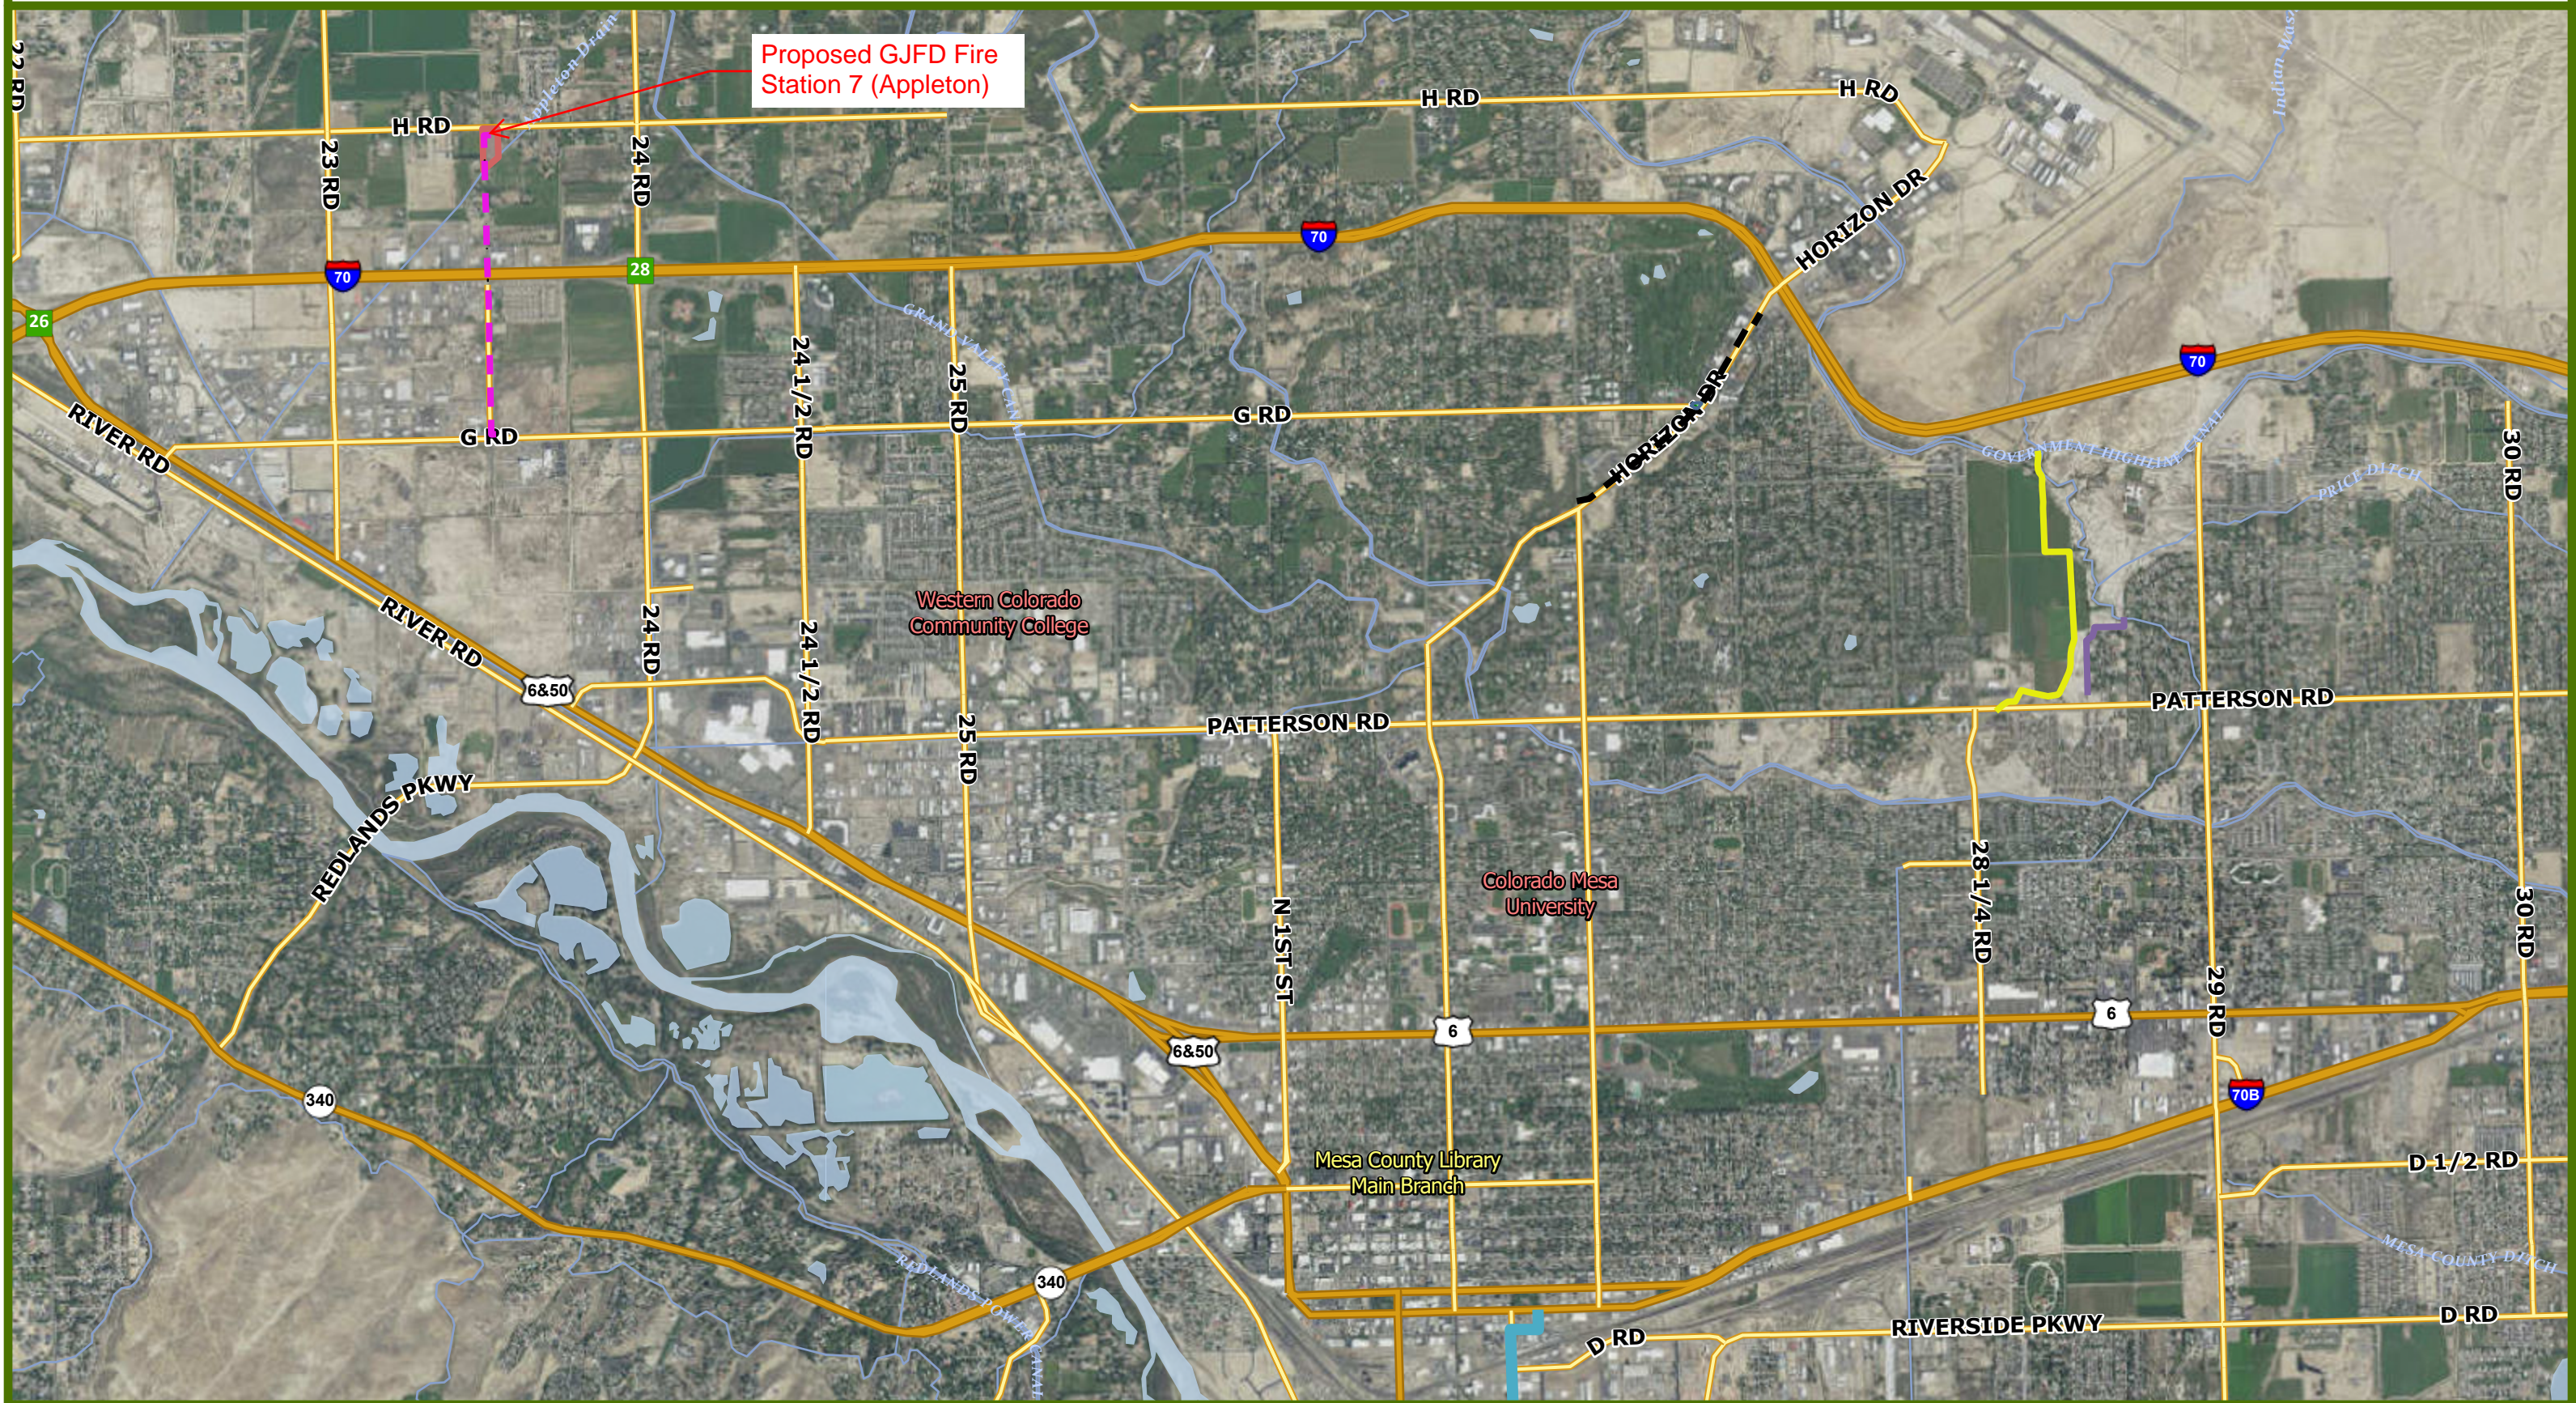

GJFD - Fire Station 7 Location Map 2

Proposed GJFD Fire Station 7 (Appleton)

Printed: 1/3/2024
1 inch equals 2,640 feet
Scale: 1:31,680