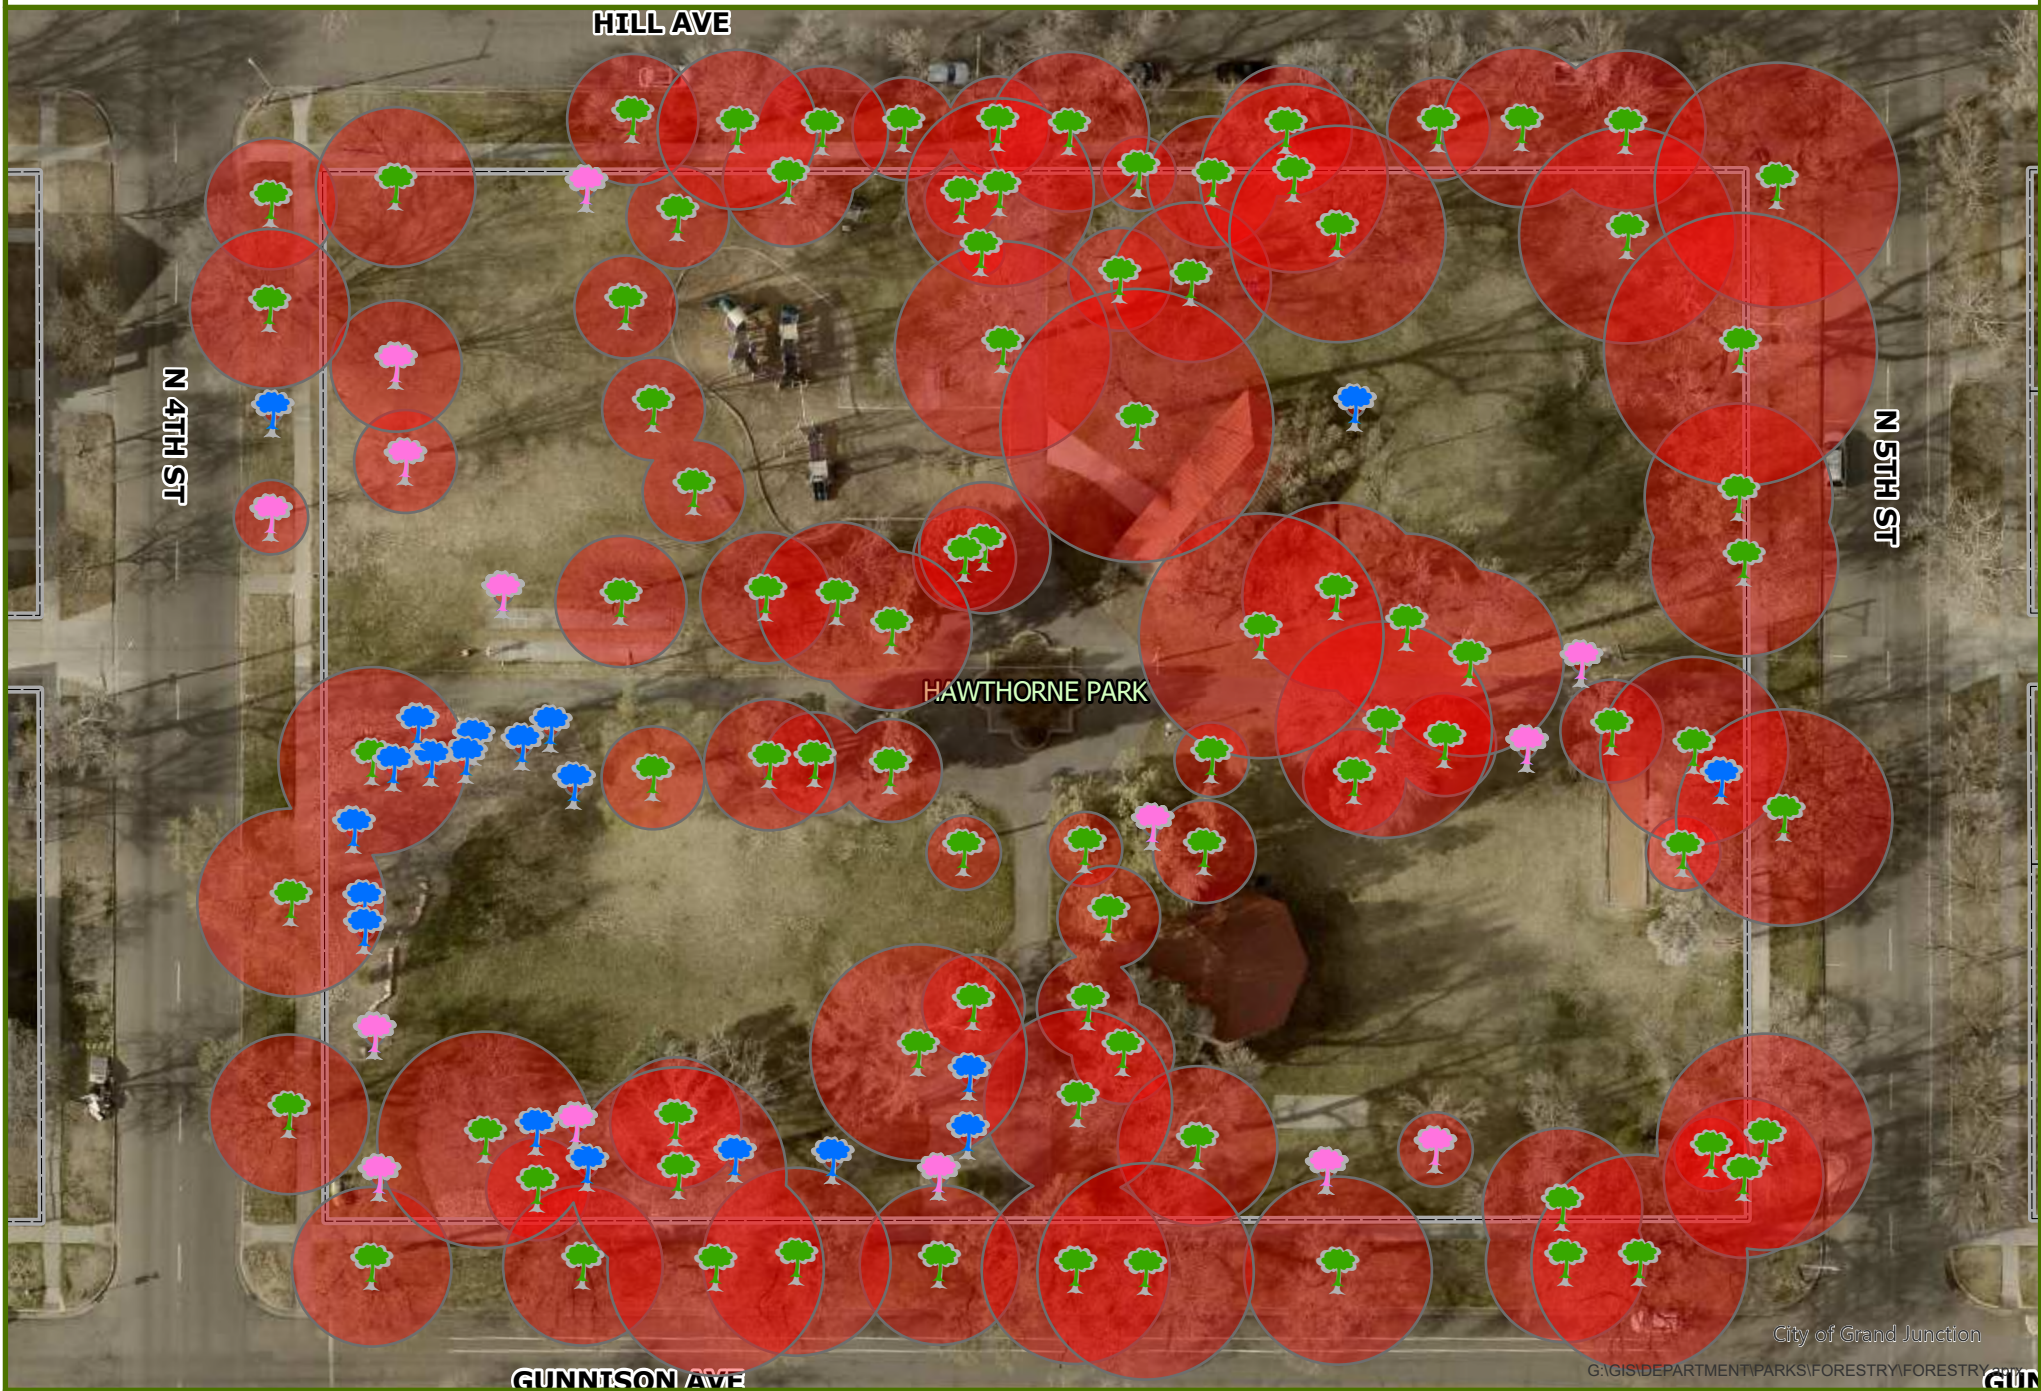

# TREE PROTECTION ZONES

City of Grand Junction

G:\GIS\DEPARTMENT\PARKS\FORESTRY\FORESTRY\GUN

0 25 50 Feet

1-4" DBH

Good Condition

Memorial Tree

Date Created: 10/11/2023