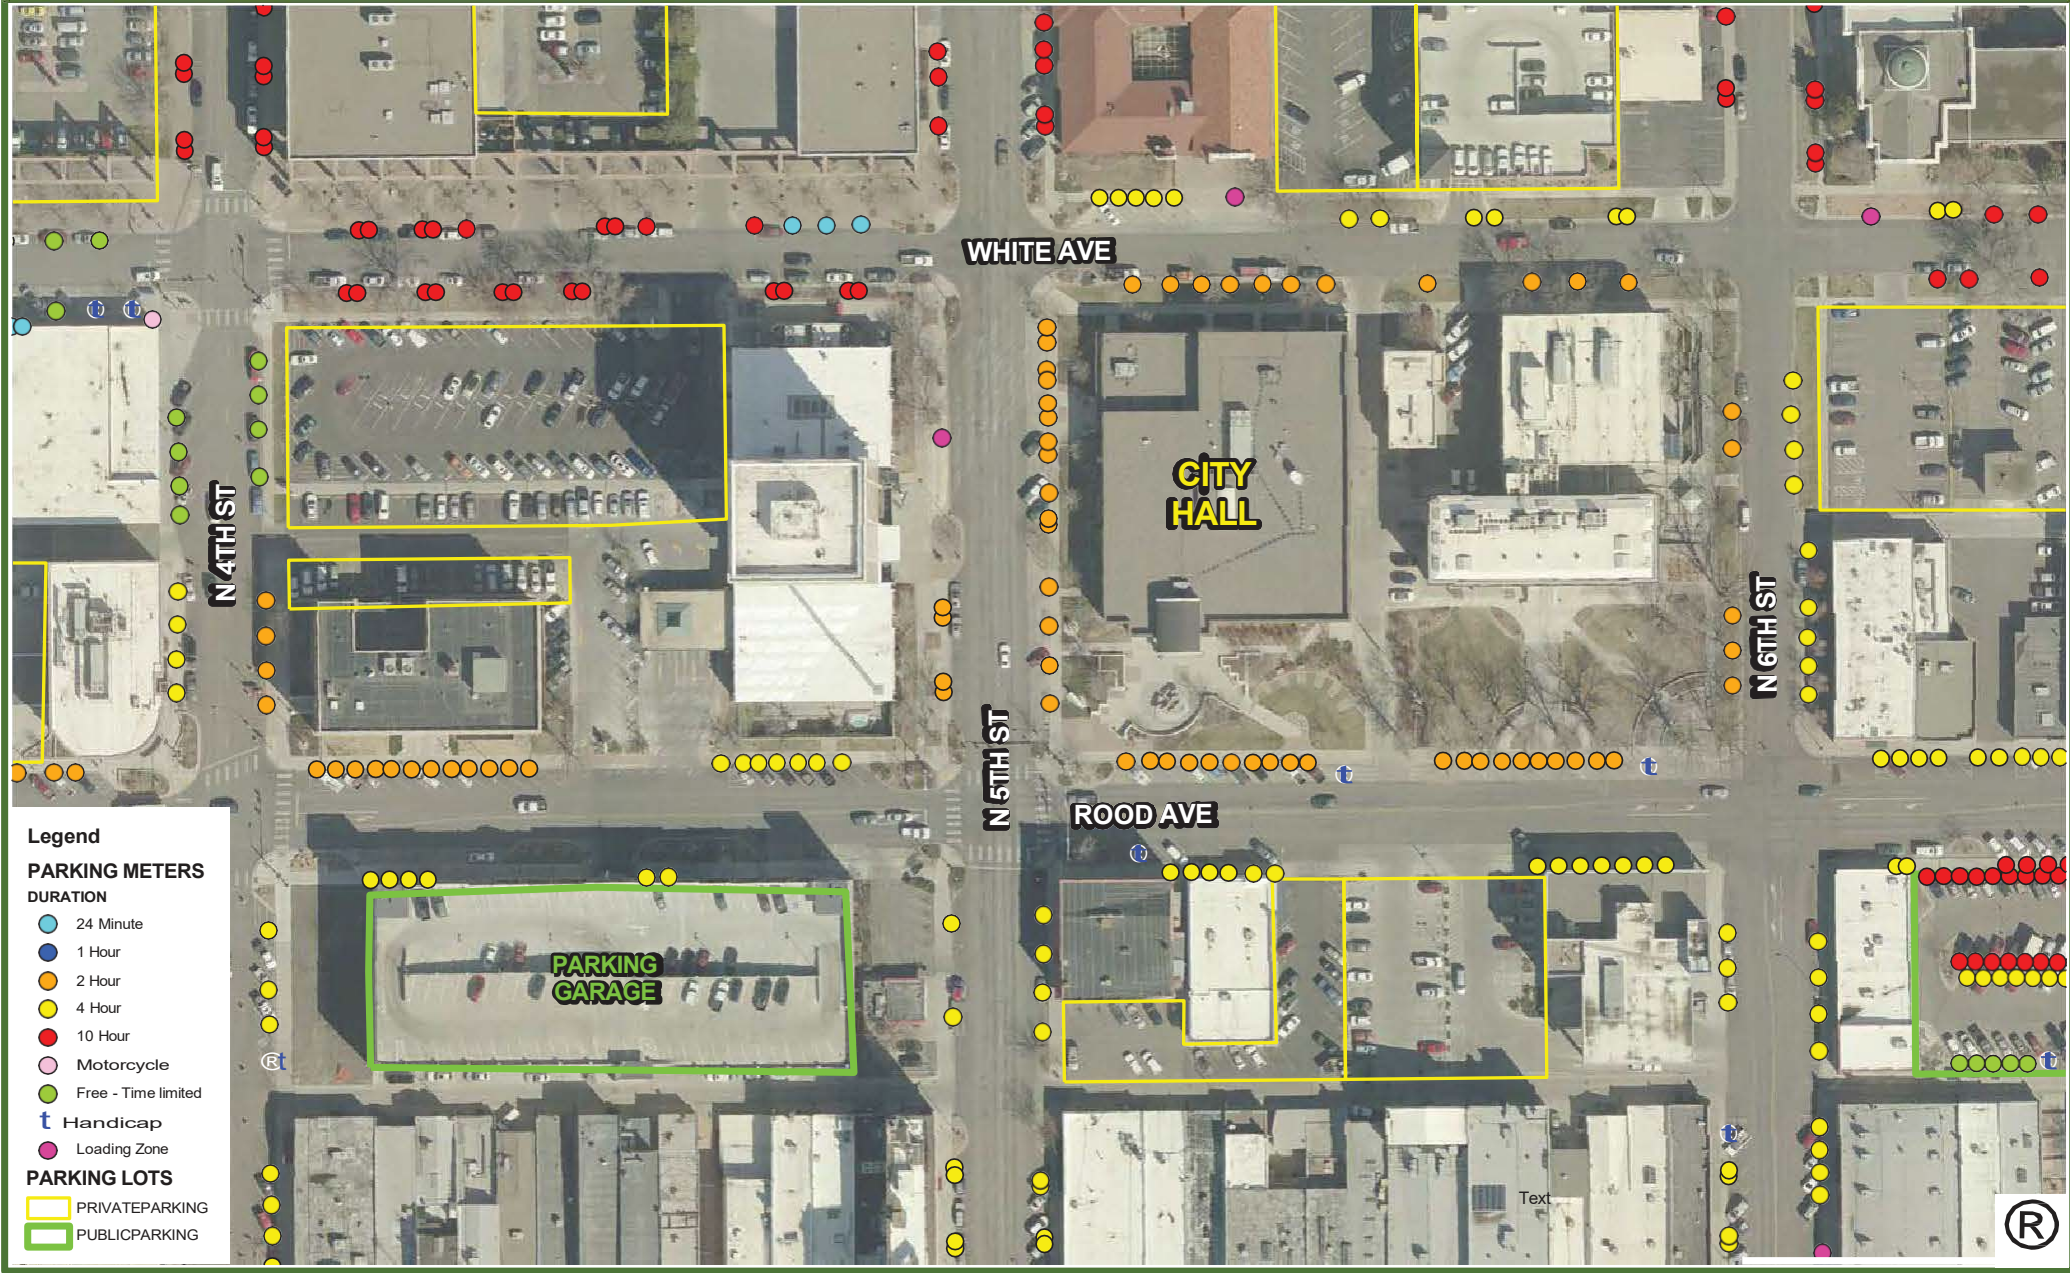

CITY OF GRAND JUNCTION

Parking Map - City Hall

Legend

PARKING METERS

DURATION

- 24 Minute
- 1 Hour
- 2 Hour
- 4 Hour
- 10 Hour
- Motorcycle
- Free - Time limited
- t Handicap
- Loading Zone

PARKING LOTS

- PRIVATE PARKING
- PUBLIC PARKING