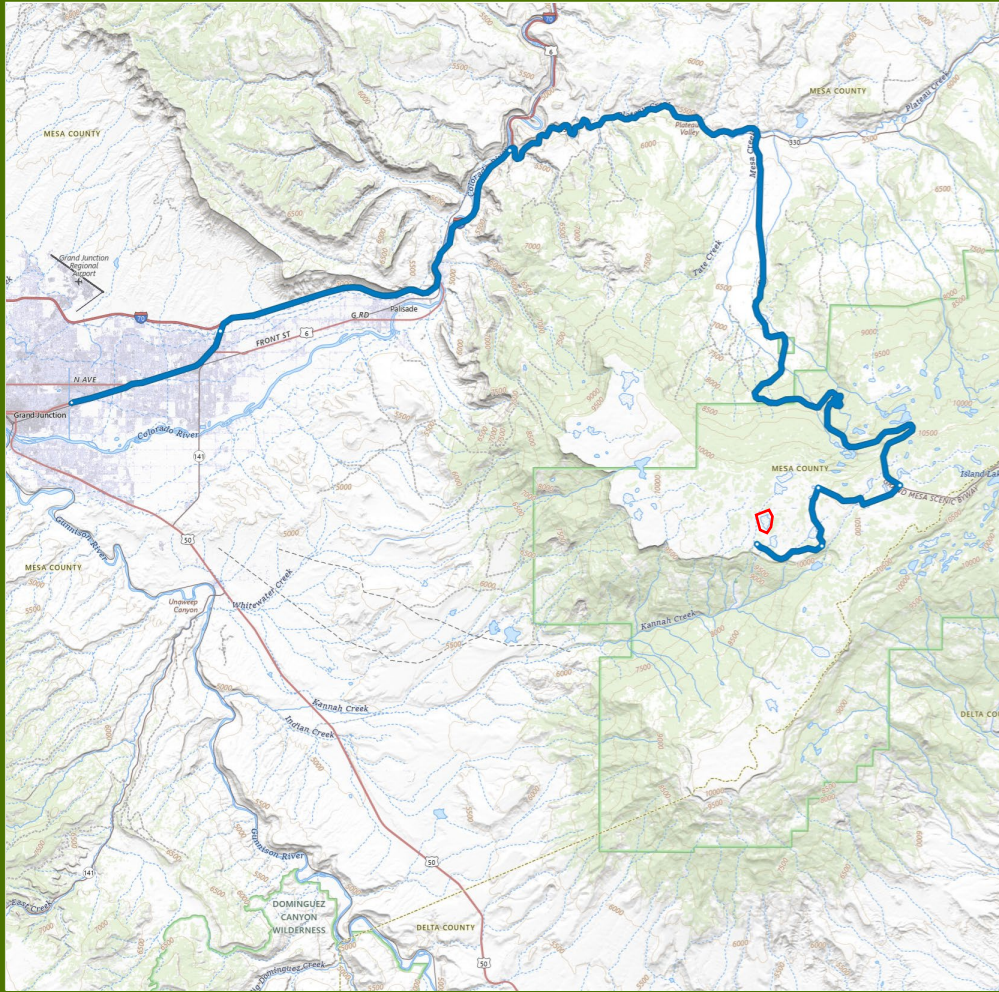

Hollenbeck Reservoir #2 (Raber-Click)

Pre-Bid Meeting Driving Directions:

- From Grand Junction head east on I-70
- At exit 49 turn onto Hwy 65
- After 30 miles turn onto Forest Rd 100 (Lands End)
- After 5 miles, passing A Rd and Raber Cow Camp, turn onto unmarked service road

Notes: _____
