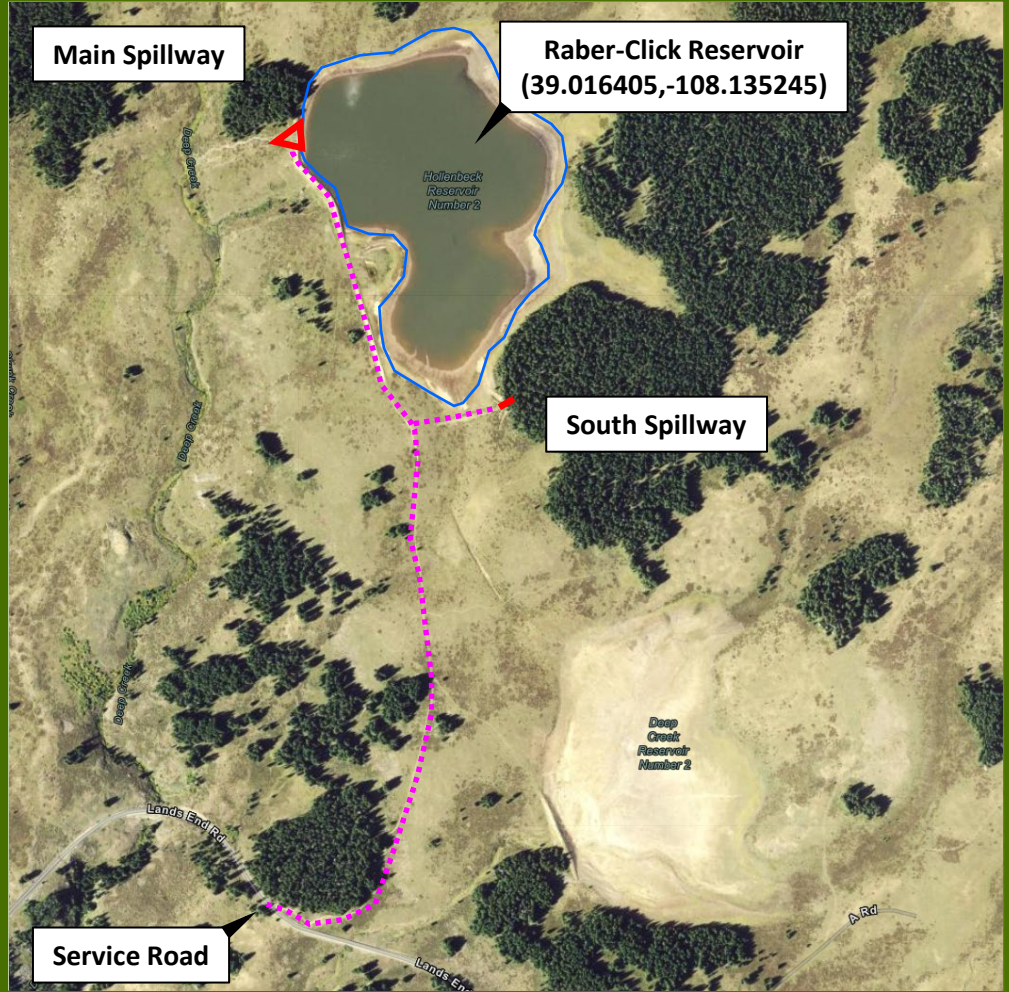

Hollenbeck Reservoir #2 (Raber-Click)

Pre-Bid Meeting Driving Directions:

- From Grand Junction head east on I-70
- At exit 49 turn onto Hwy 65
- After 30 miles turn onto Forest Rd 100 (Lands End)
- After 5 miles, passing A Rd and Raber Cow Camp, turn onto unmarked service road

Notes: _____
