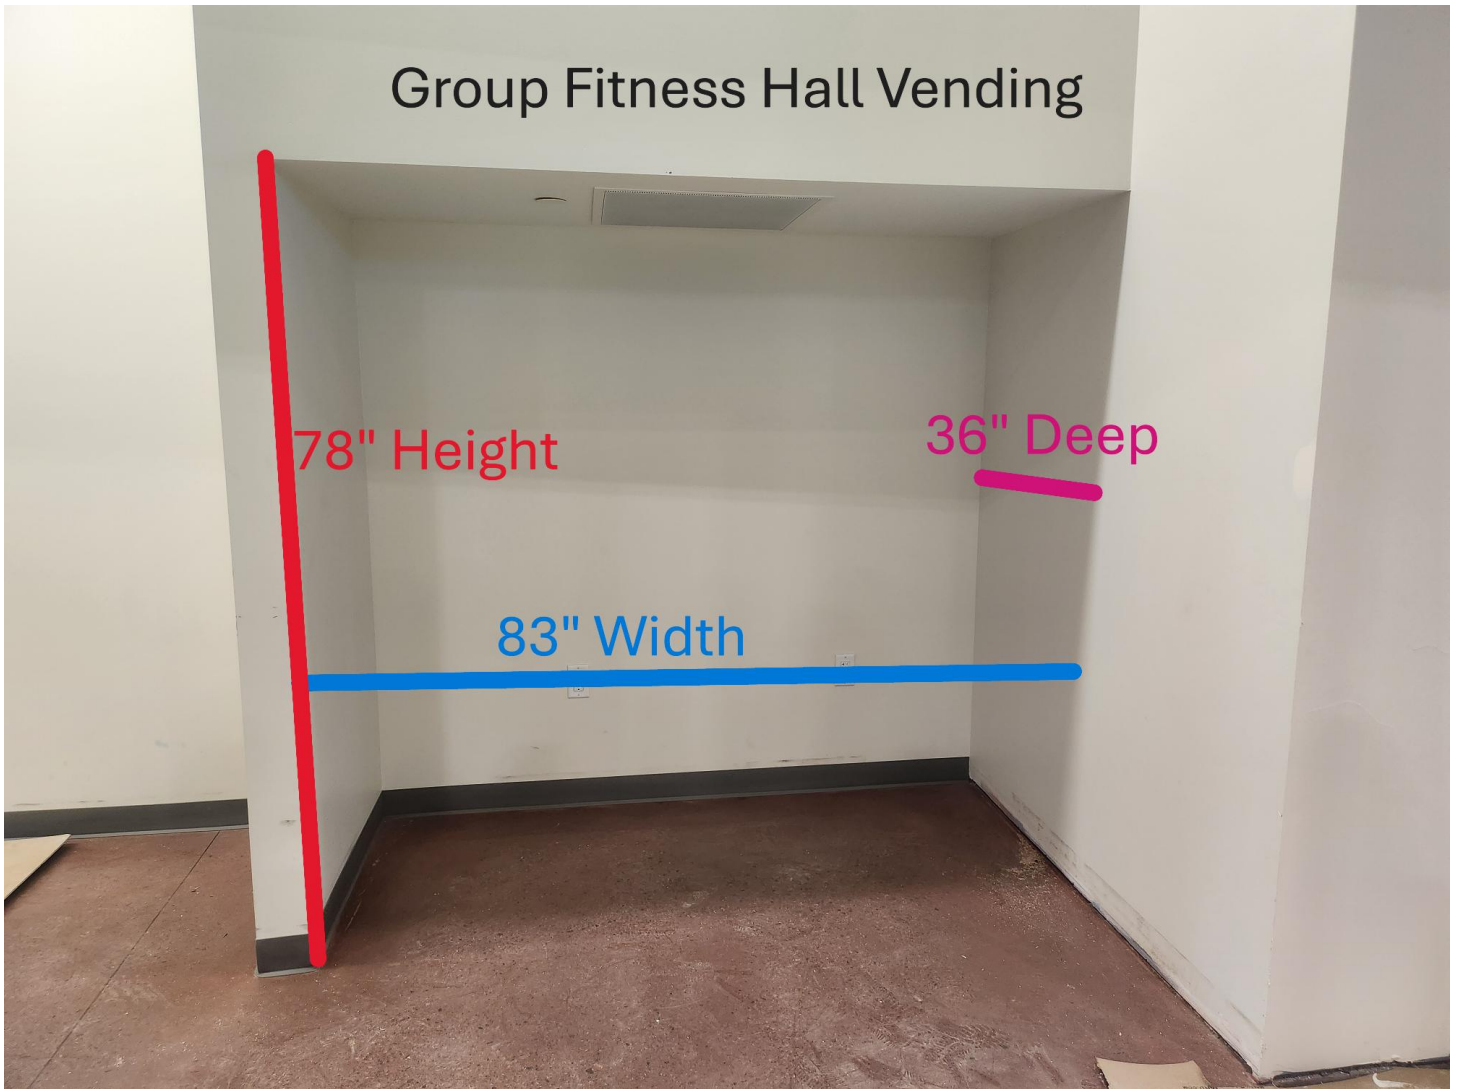

# Group Fitness Hall Vending

**Space for two vending machines. Each with a duplex outlet on a dedicated circuit.  
Flooring Type: Stained Concrete**

# Media Center Vending

84" Height

124" Width

**Space for three vending machines. Each with a duplex outlet on a dedicated circuit.**

**Flooring Type: Stained Concrete**