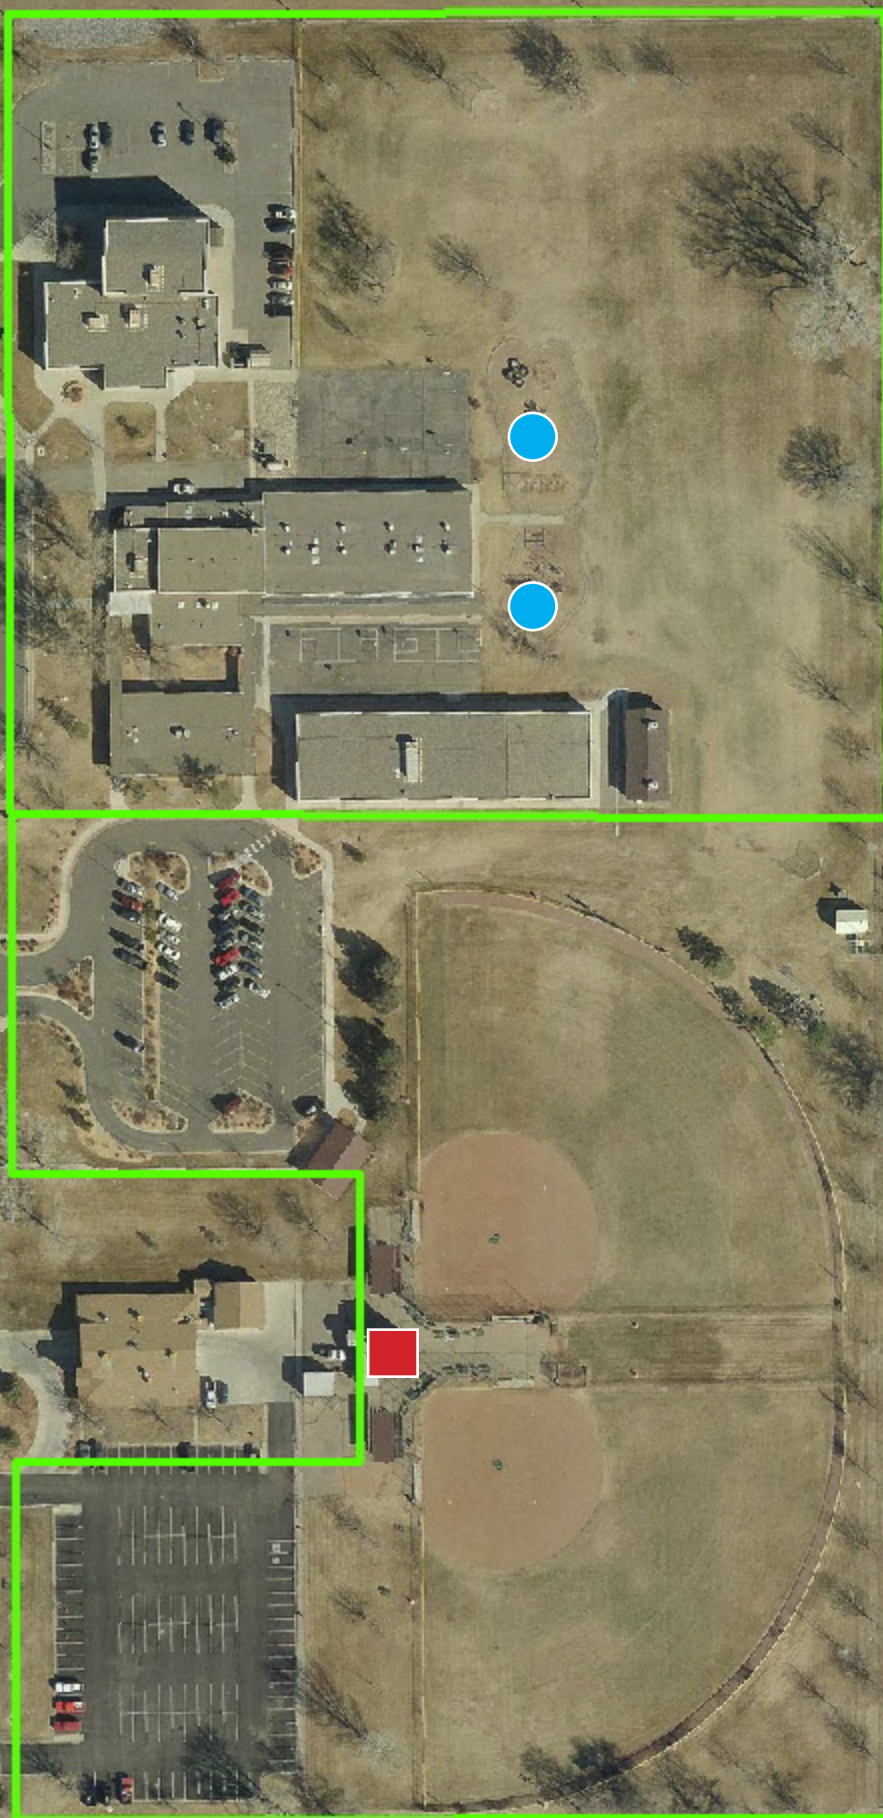

PATTERSON RD

25 1/2 RD

CIDER MILL RD

Map Key

- Shelter
- Restroom
- Shelter/Restroom
- Playground

Pomona/Kronkright Park