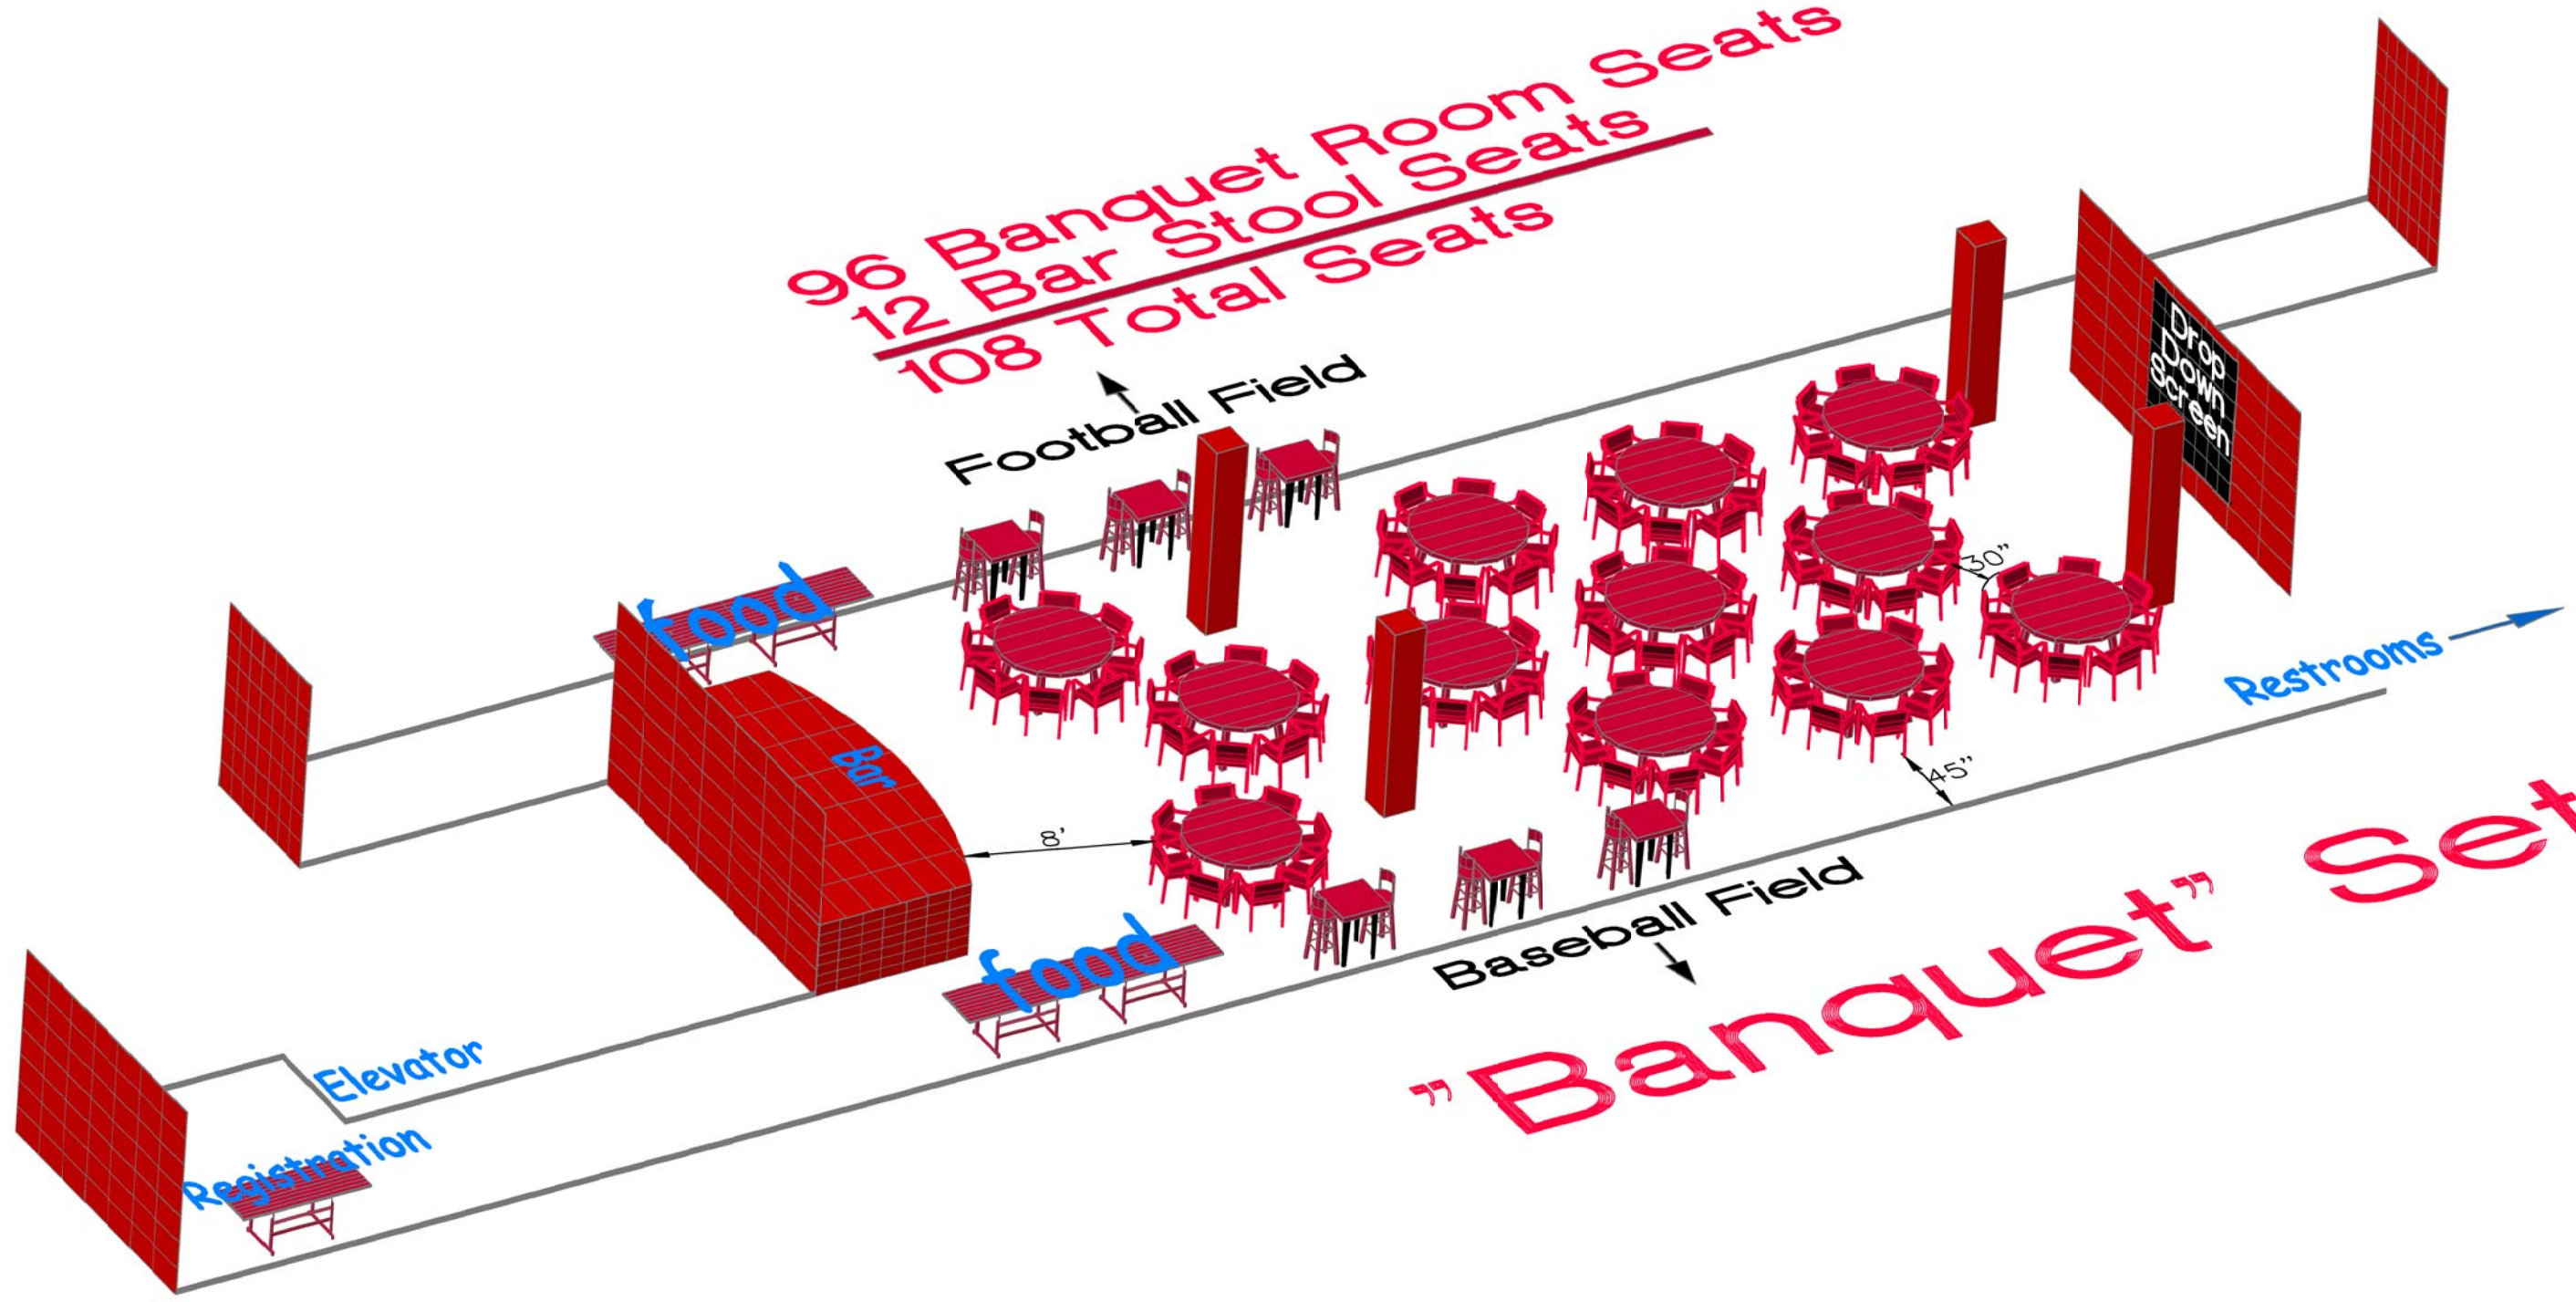

96 Banquet Room Seats
12 Bar Stool Seats

108 Total Seats

Football Field

Baseball Field

Restrooms

Drop
Down
Screen

"Banquet" Set Up

food

Bar

food

Elevator

Registration

18'

45"

60"