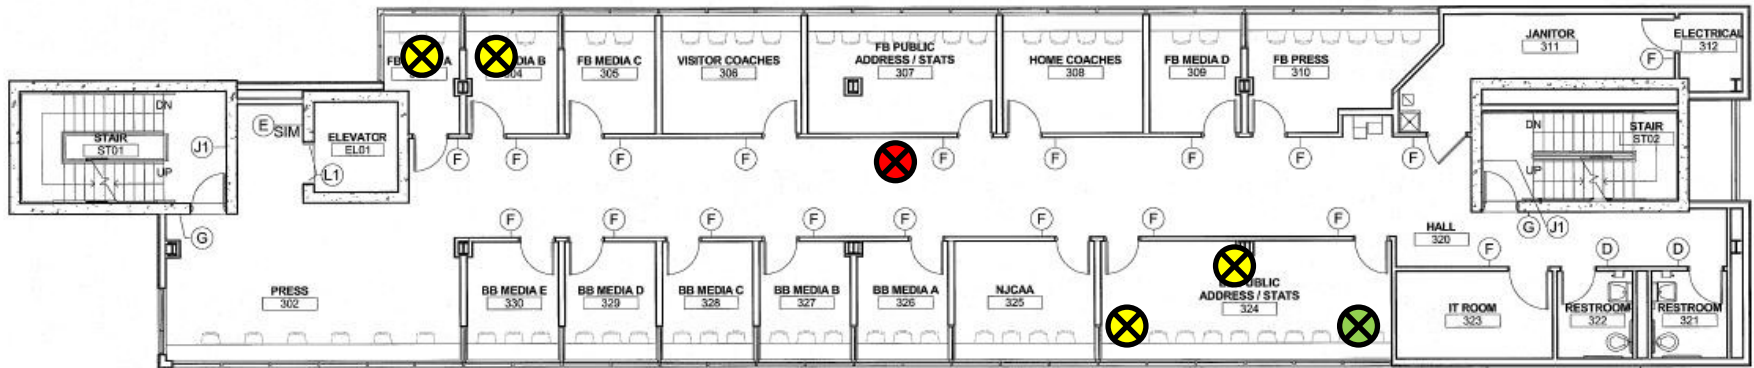

② HOSPITALITY LEVEL SIGNAGE PLAN
1/8" = 1'-0"

① PRESS BOX LEVEL SIGNAGE PLAN
1/8" = 1'-0"

- ⊗ Phone for dugouts and commissioner box communication
- ⊗ Cisco IP Phone 7942—A total of 4 phones
- ⊗ Cisco Aironet LWAPP Access Point—AIR-LAP1242G-A-K9

There are a total of 3 of these Cisco Access Points at the stadium. There is one more mounted in the concourse level of the stadium.