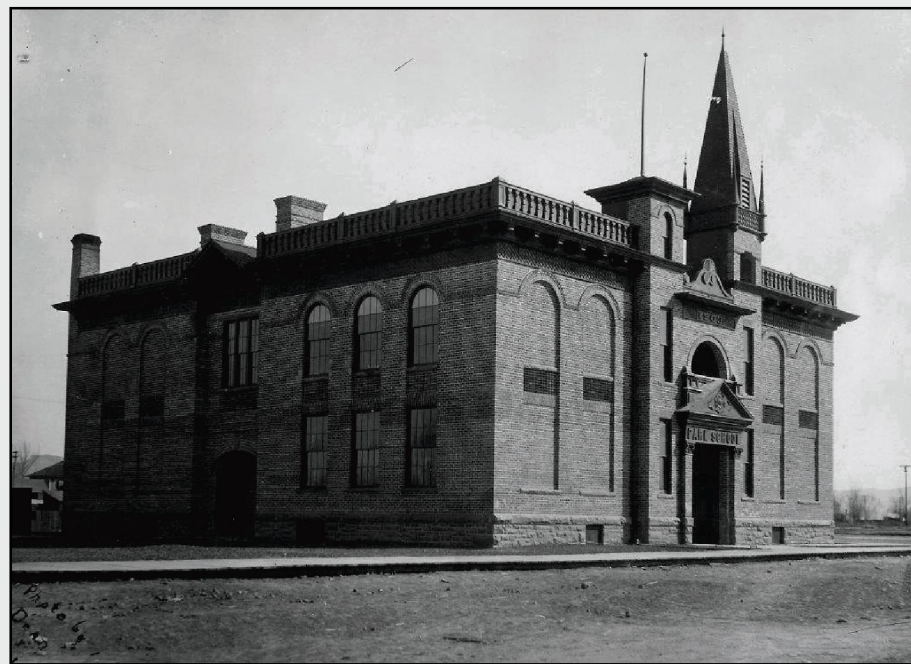

C. 1903

EMERSON (PARK) SCHOOL

Emerson School (originally Park School) opened in 1903. By 1910, the school's name was changed to Emerson School. The park across the street (originally Maple Park) was renamed Emerson Park in 1916. The school and park renaming followed a nationwide tradition of honoring the great American essayist and poet Ralph Waldo Emerson, who passed away in 1882. Emerson School was used for elementary education from 1903 to 1973.