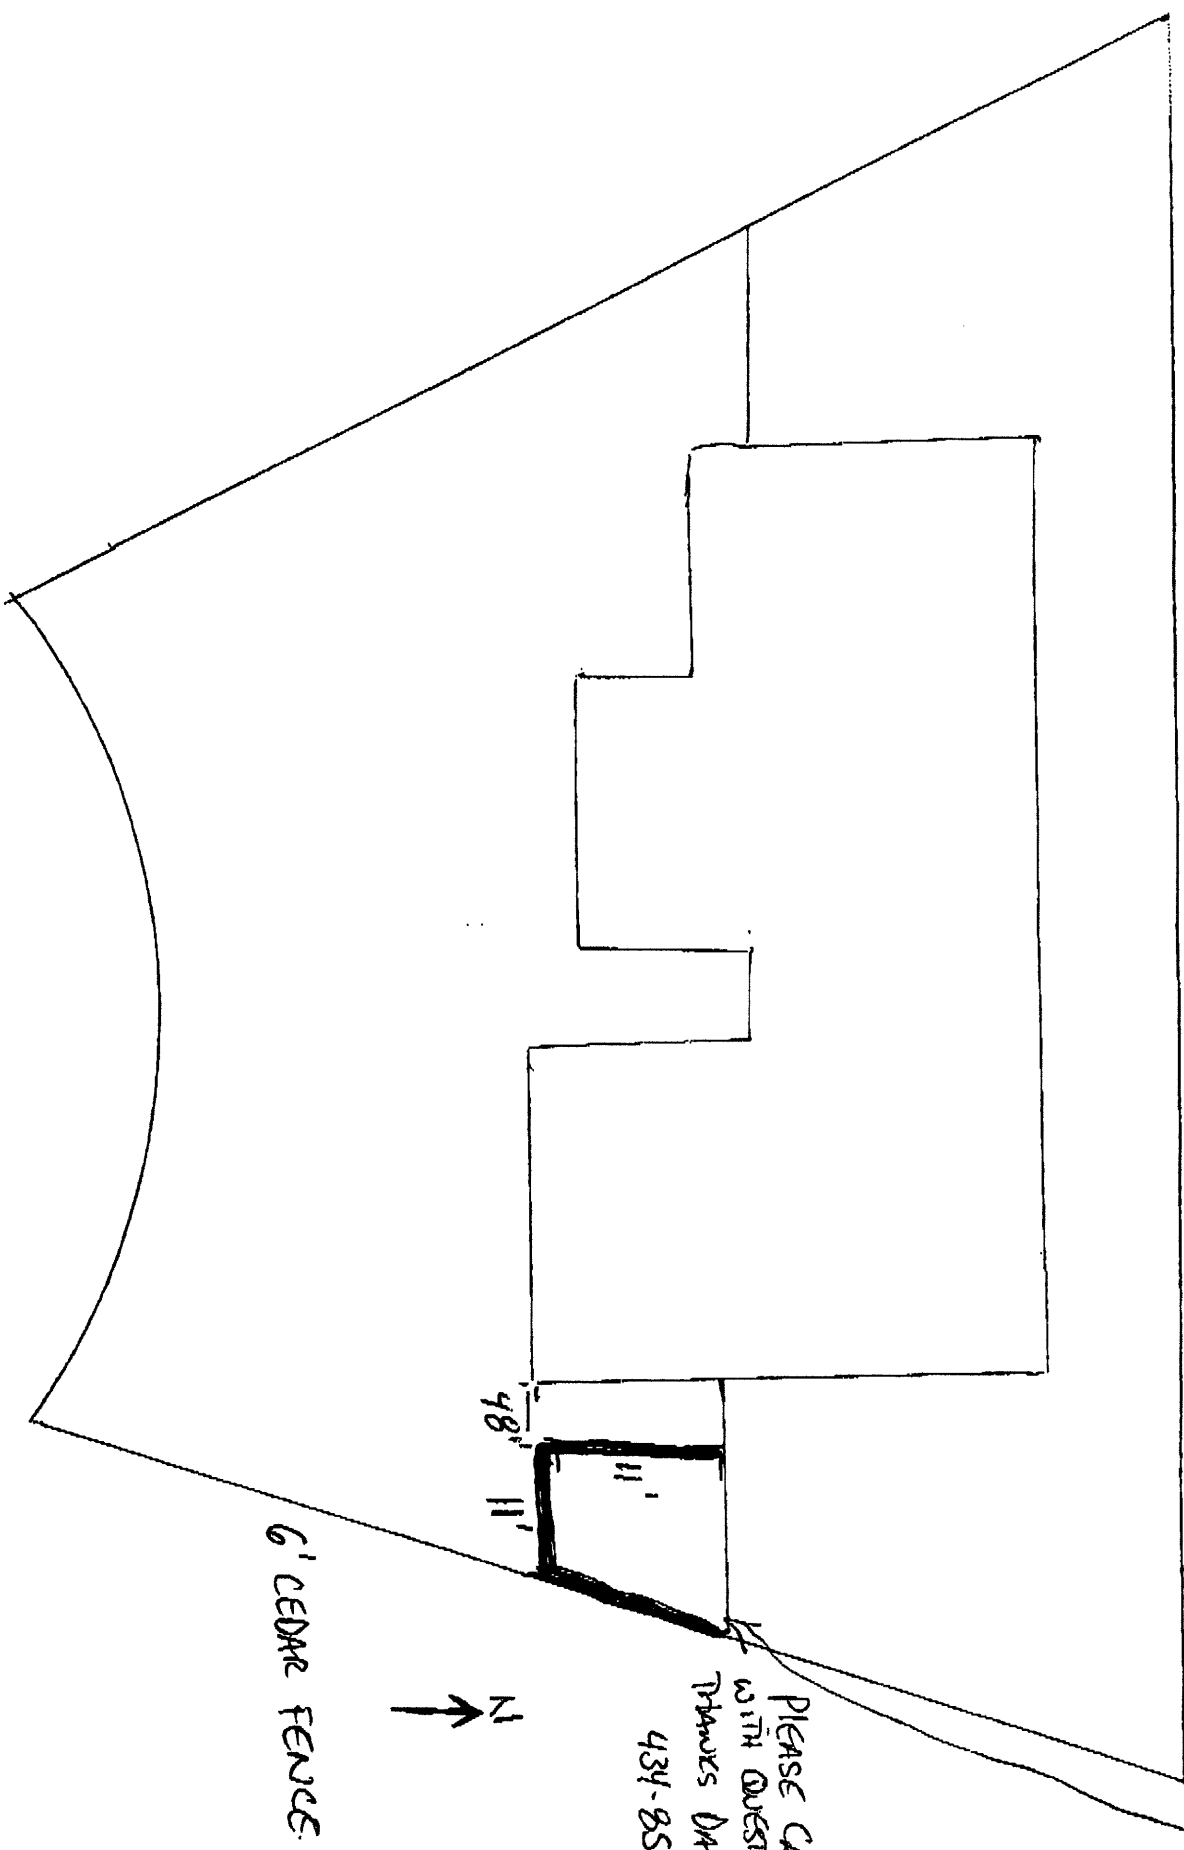

Approved
6-24-08
Skip Hartz

633 KINGS GLEN LOOP.
FENCE CHANGE IN BLUE
THIS IS TO PUT TRAILER IN
BACK YARD.

6' CEDAR FENCE

PLEASE CALL
WITH QUESTIONS
DRIVES DRIVE
434-859.