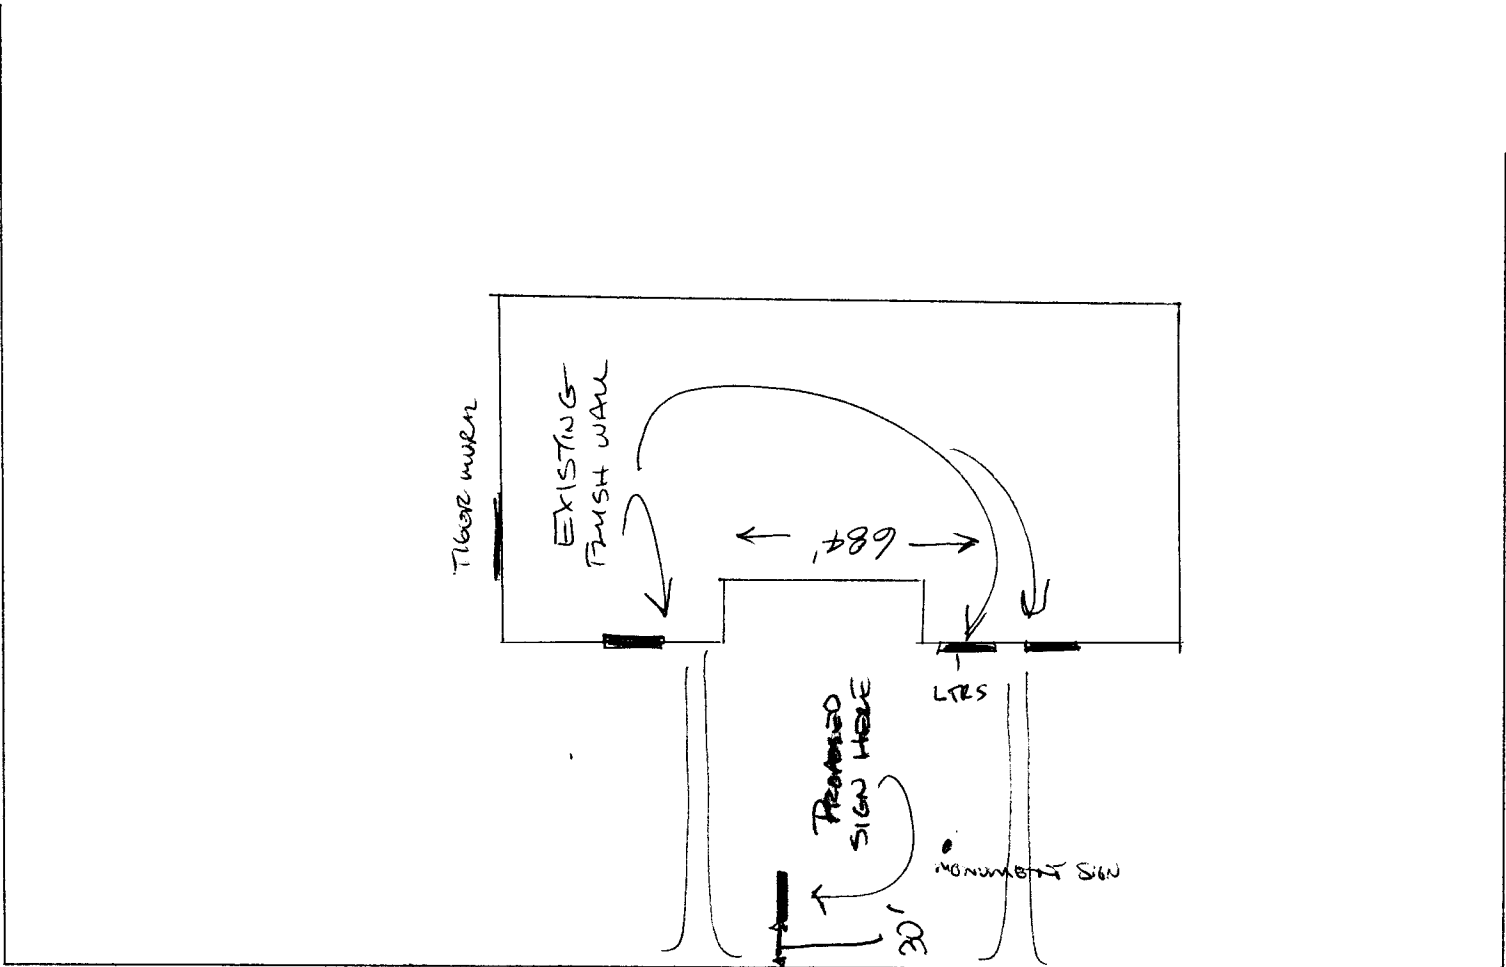

← HAW AVE. →

North

← GLENWOOD →

5th ST.

8'-0"

6'-9"

19'6"

13'

ELEVATION

ILLUMINATED MARQUE DISPLAY
 LEXAN FACE (TOP)
 V-3 FACE (MARQUE)
 8" CHANGEABLE LETTERS (300 ea.)
 INSTALLED 13'-0" TO BOTTOM

DESIGN PROPERTY OF

Bud's
SIGNS
and More
 970-245-7700