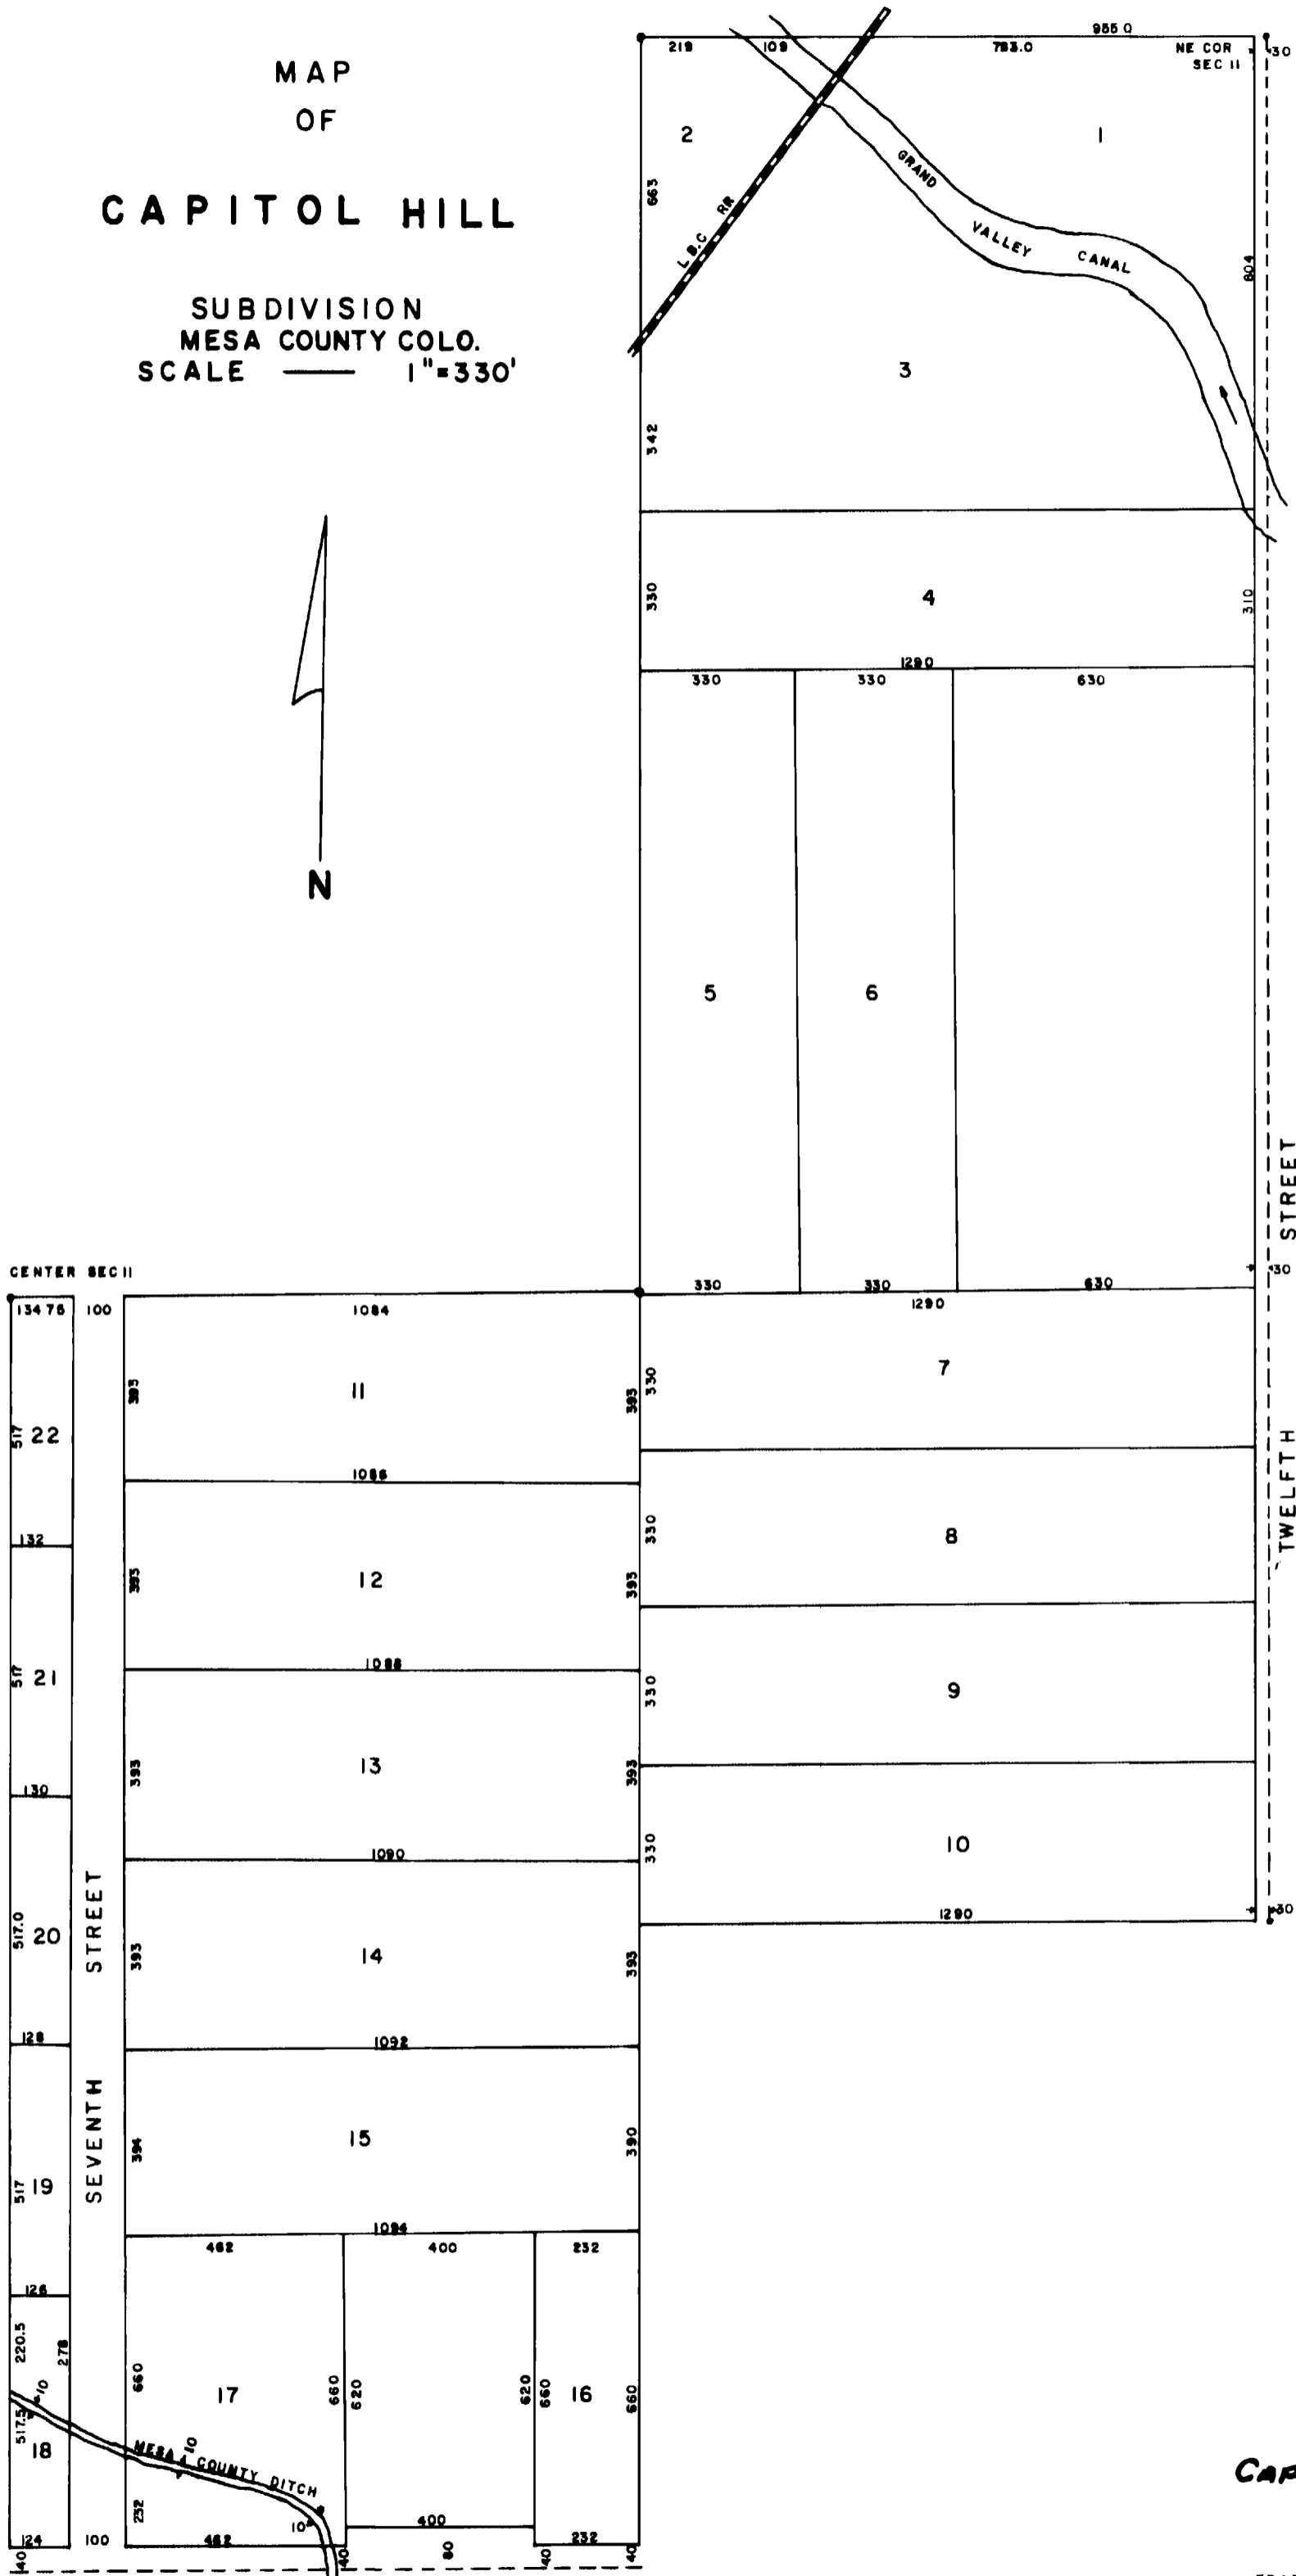

MAP  
OF  
CAPITOL HILL

SUBDIVISION  
MESA COUNTY COLO.  
SCALE — 1"=330'

CAPITOL HILL

TRACED BY D VEATCH  
JUNE 30, 1961