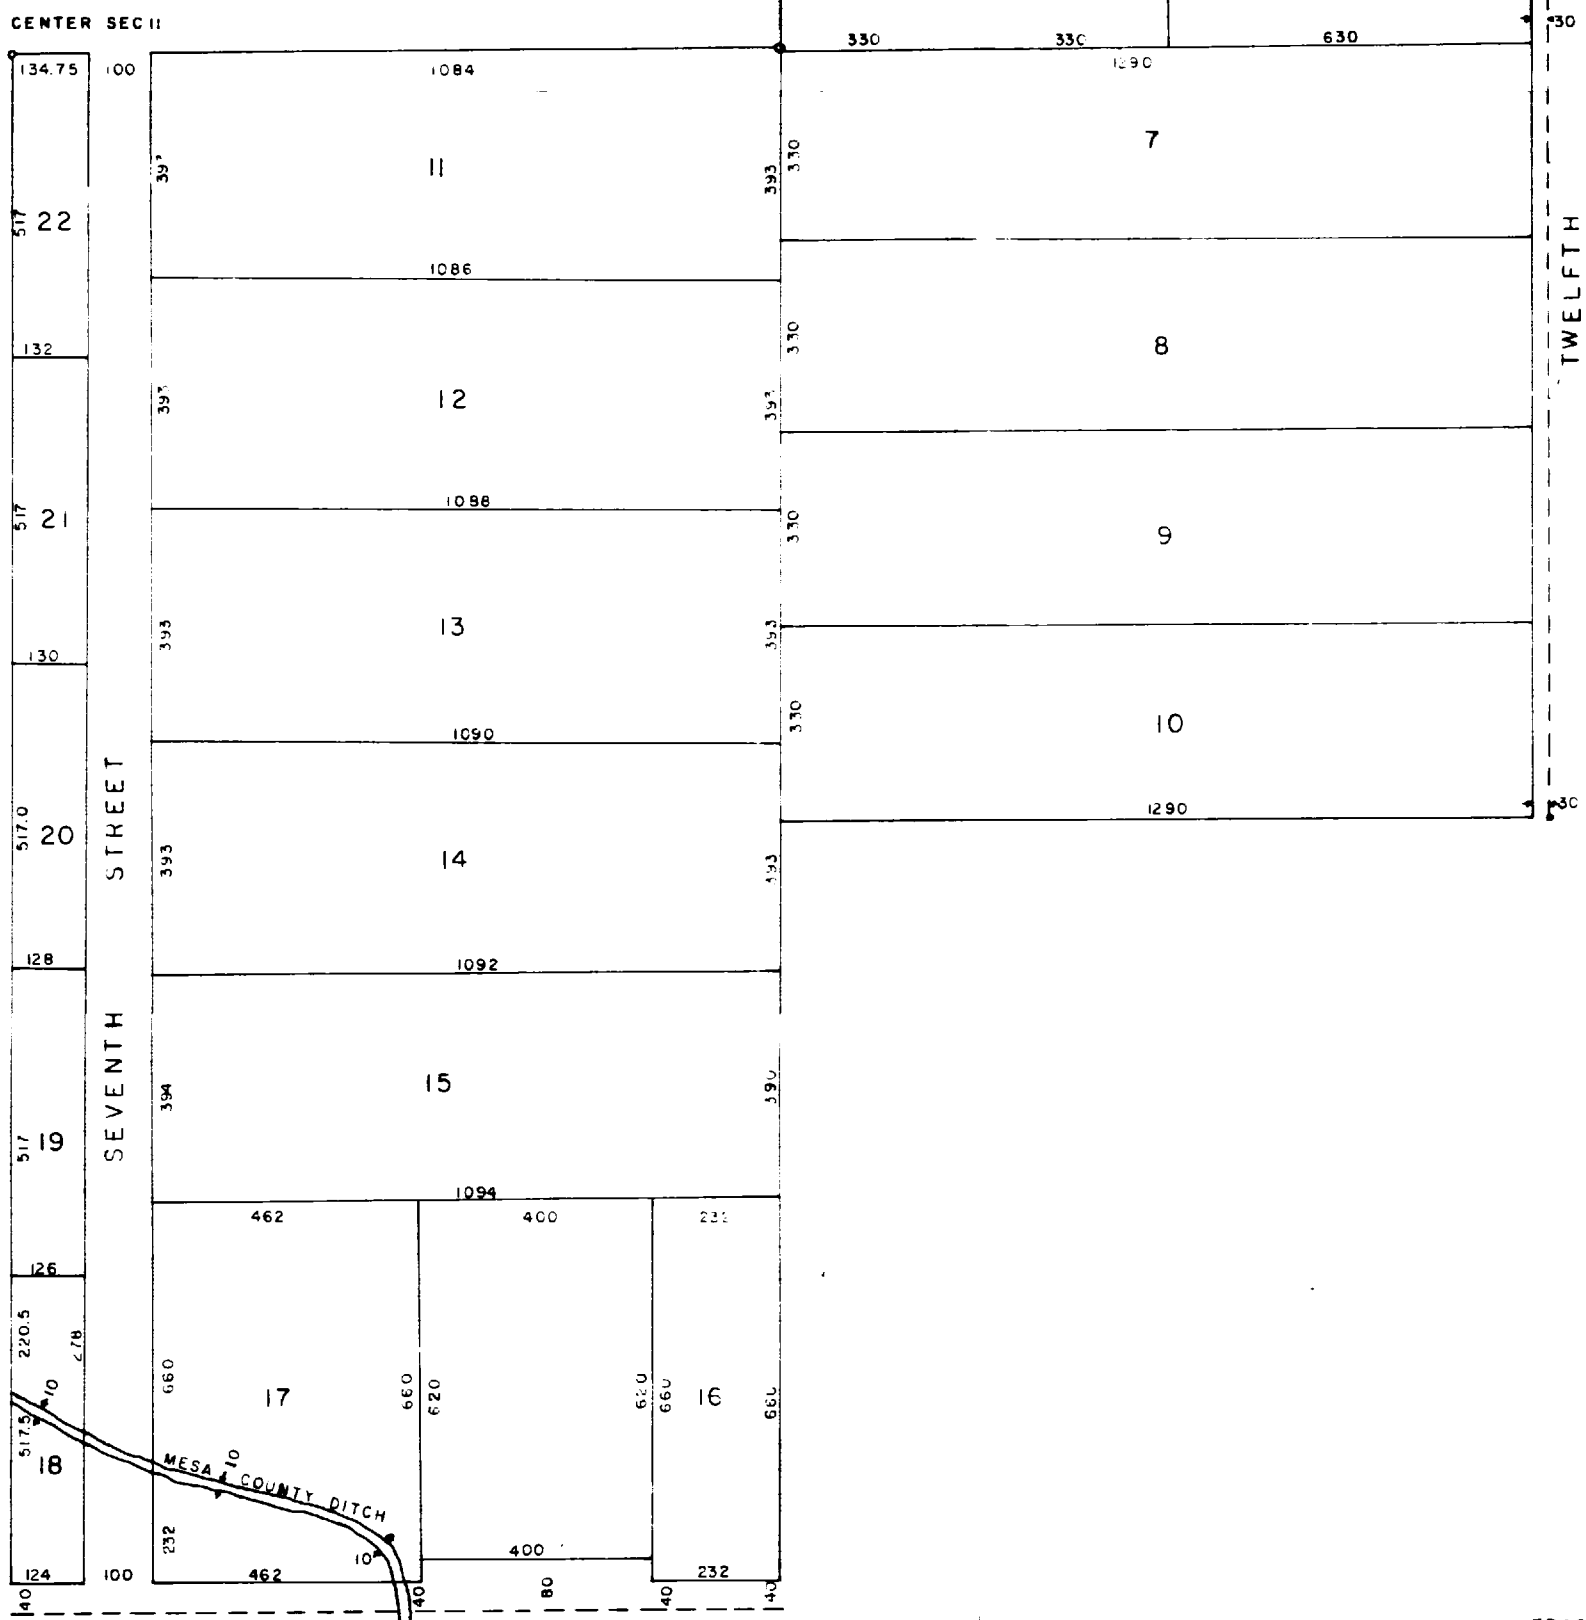

MAP
OF
CAPITOL HILL

SUBDIVISION
MESA COUNTY COLO.
SCALE — 1"=330'

TRACED BY D. VEATCH
JUNE 30, 1961