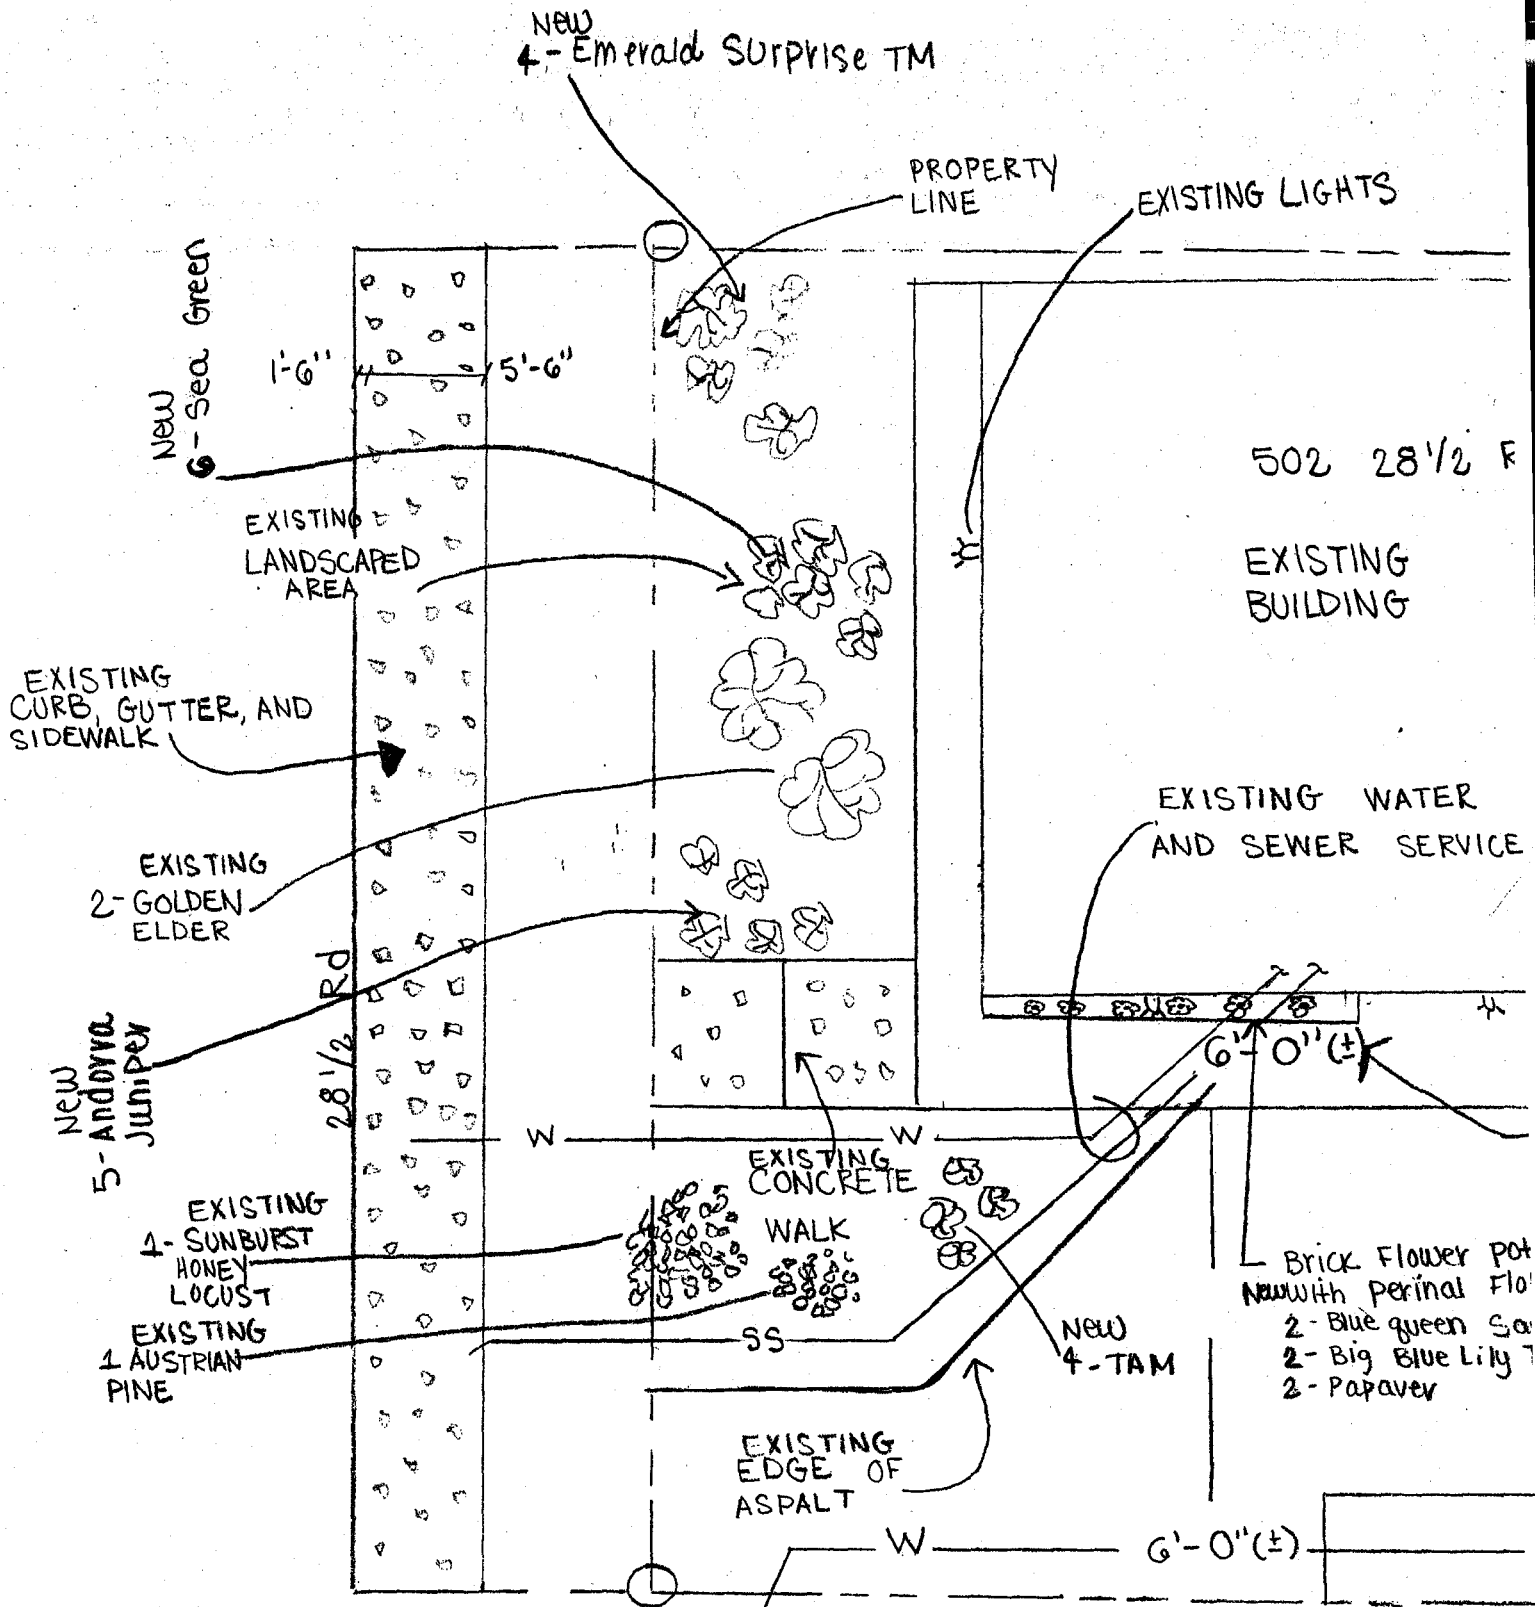

(EXISTING)

SITE & LAND

SHARED ACCESS →

NOTE: 25' between buildings

PLANTING SCHEDULE				
QUAN.	Common Name	Botanical Name	SIZE	NATURE SIZE
2	Golden Elder	Sambucus Canadensis Aurea	5 GAL	8 FT
1	Austrian Pine	Pinus Nigra	6 FT	50 FT
1	Sunburst Honey Locust	Gleditsia Triacanthos Inermis	1 1/2 GAL	30-35 FT

PLEASE NOTE: NEW & IMPROVED LANDSCAPING IN PROCESS NOW.