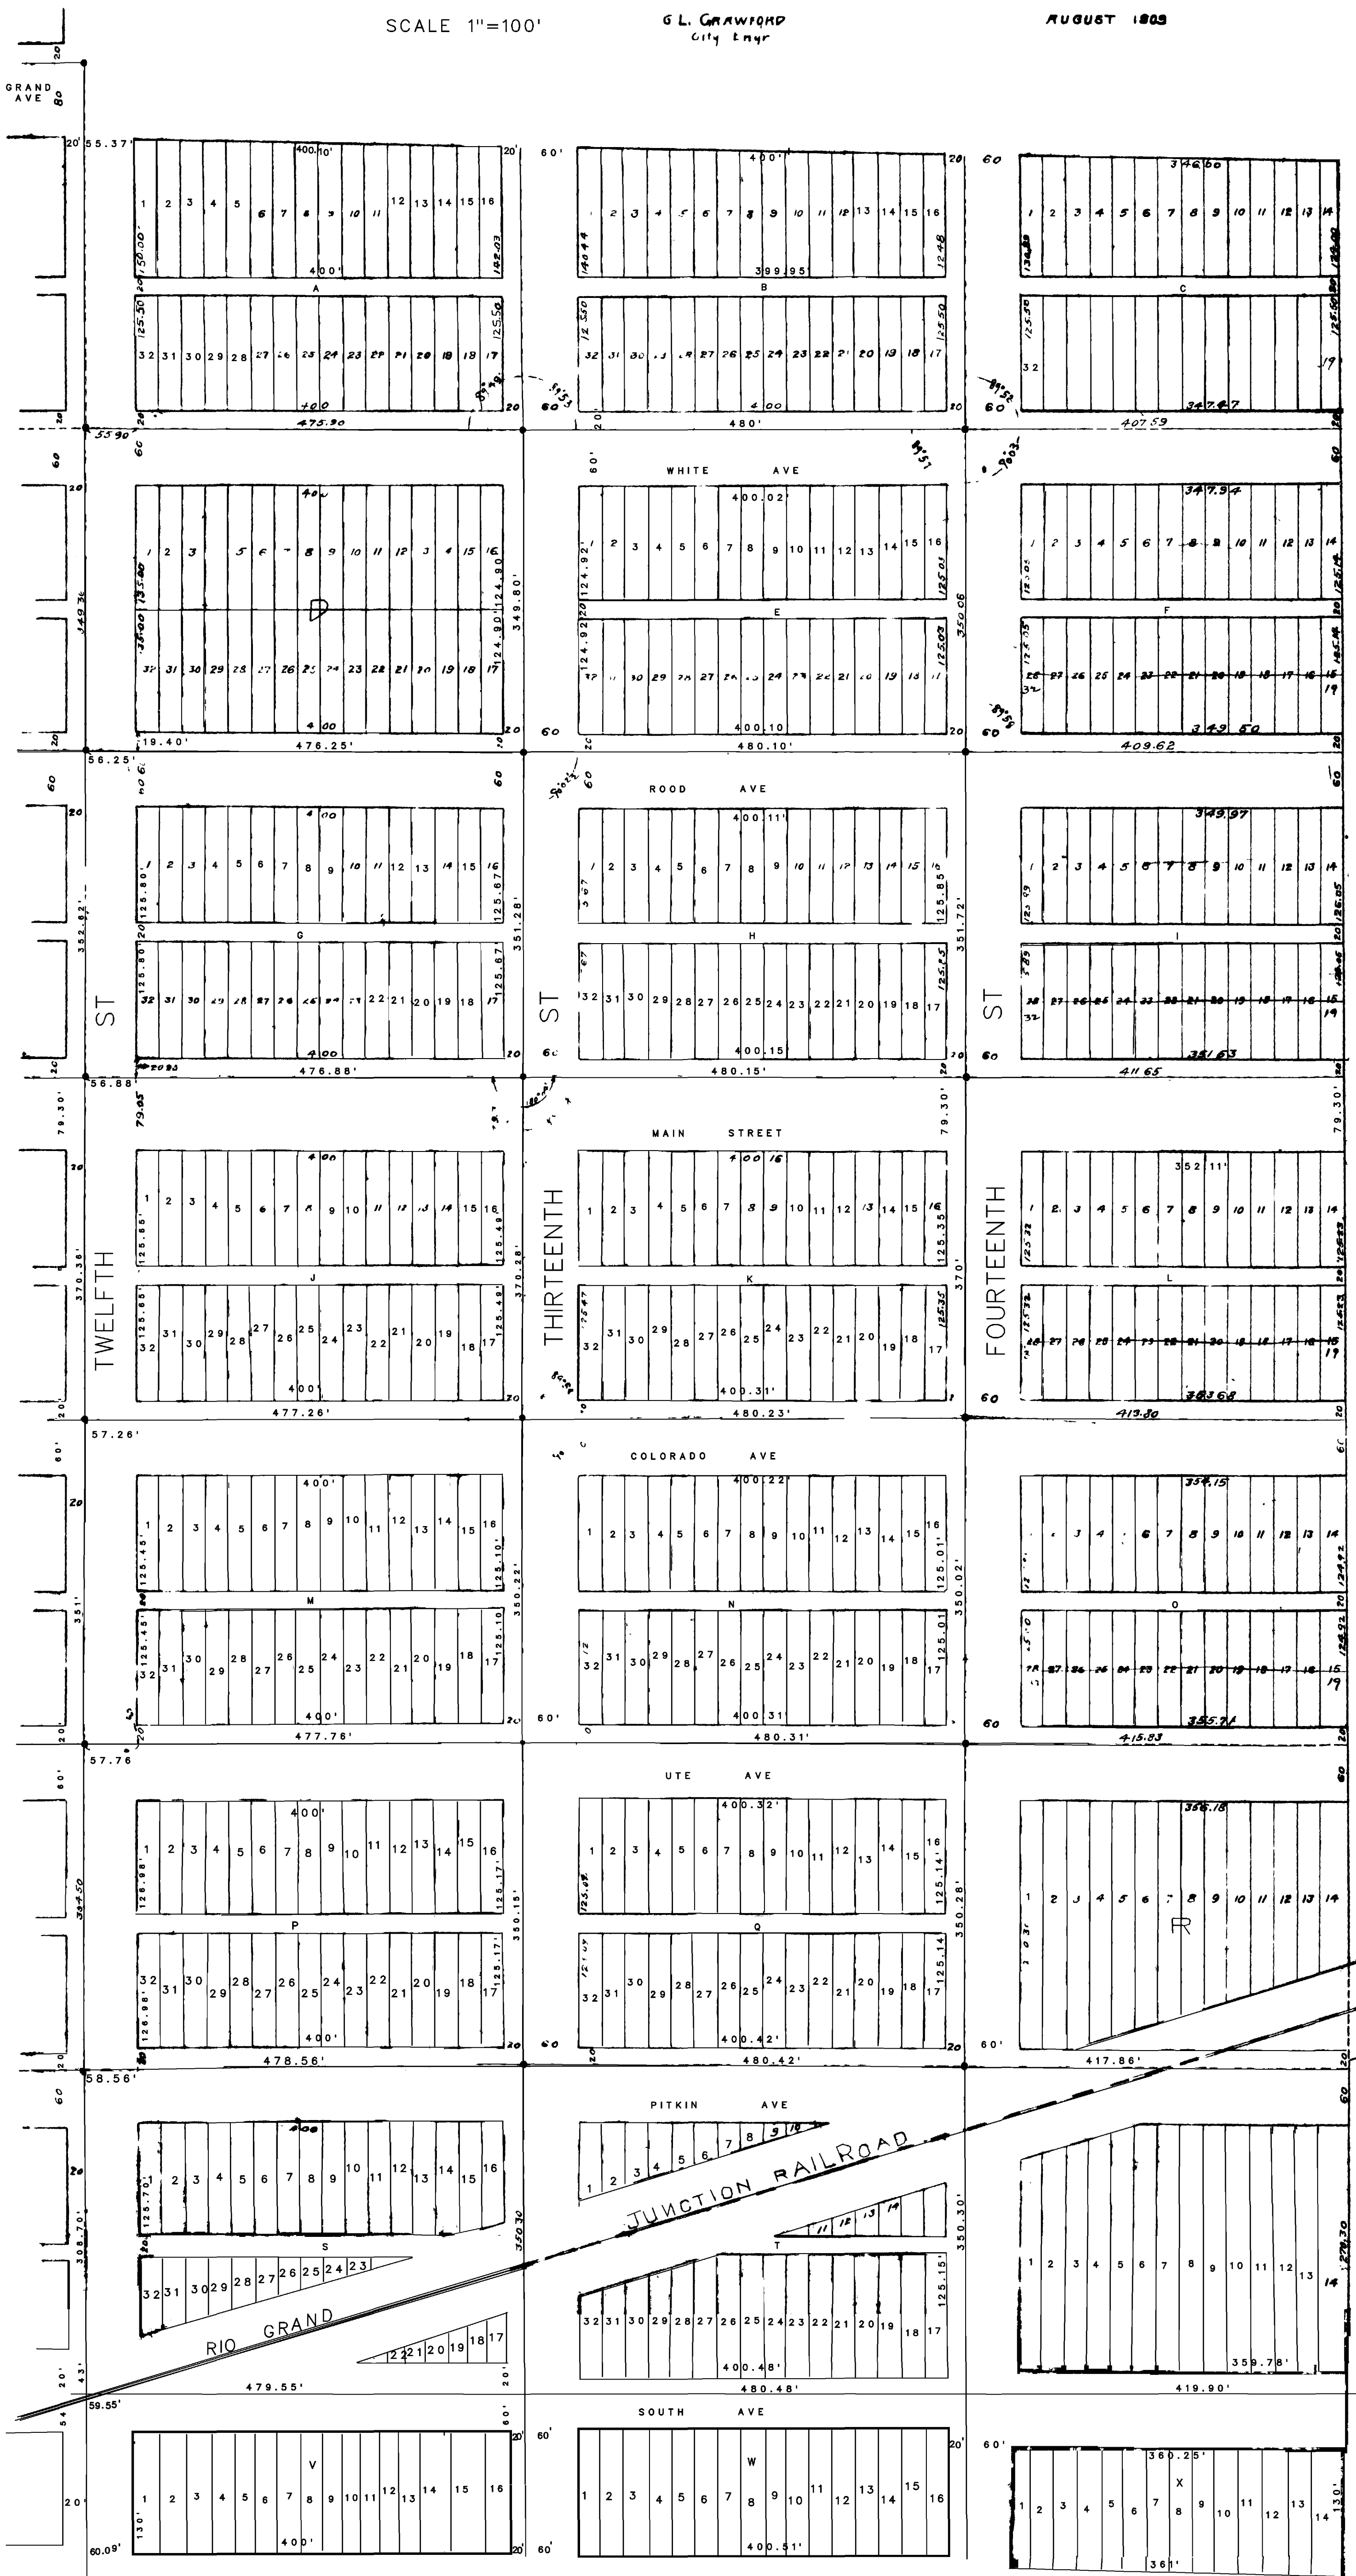

# KEITH'S ADDITION

TO  
GRAND JUNCTION  
MESA COUNTY COLORADO

SCALE 1"=100'

G. L. CRAWFORD  
City Engr

AUGUST 1903

# KEITH'S ADDITION