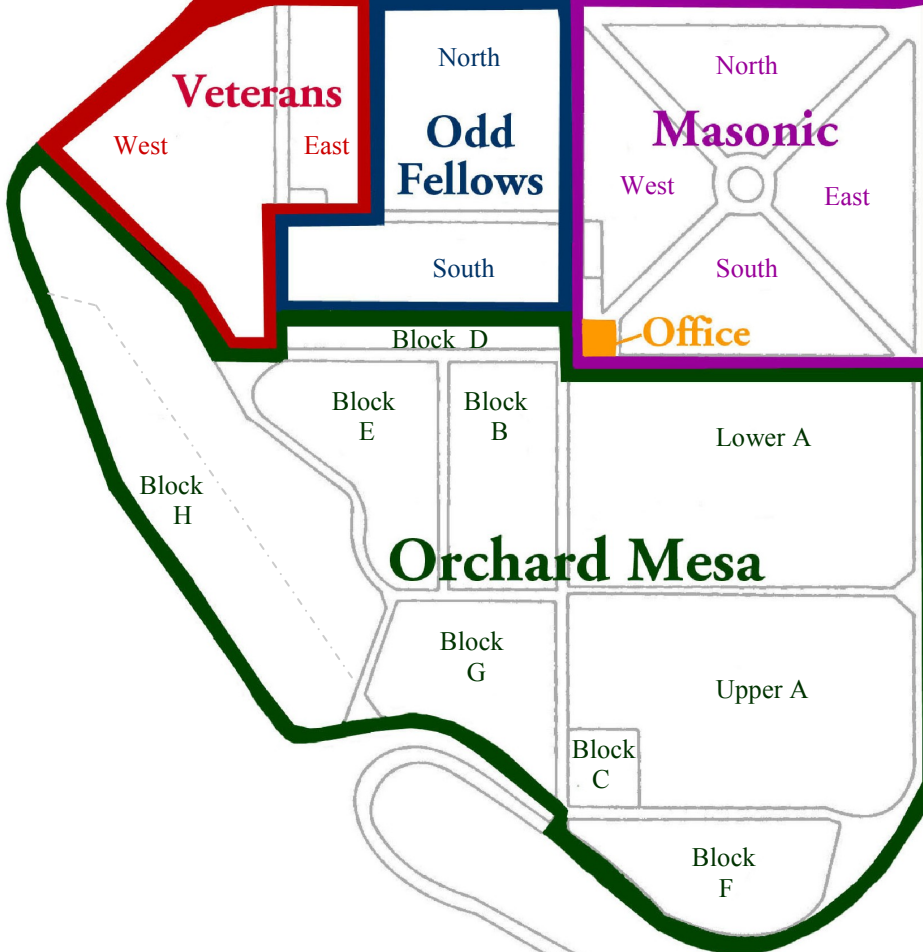

City of Grand Junction Cemeteries

26 1/4 Road

Artesian Well

Municipal

Fair View

Ohr Shalom

St. Anthony

B 3/4 Road

Veterans

Odd Fellows

Masonic

Calvary

Office

Orchard Mesa

Baby Cemetery

PLANT KEY

PLANT KEY	QUANTITY	SIZE
NP - NEWPORT PLUM	4	2"
FP - FRUITLESS PEAR	3	2"
ROS - ROSE OF SHARON	6	5 GAL
MO - MOCKORANGE	12	5 GAL
AWS - ANTHONYWATER SPIREA	4	5 GAL
○ - PERENNIAL	ALOT	1 GAL

REVISIONS	BY

GRAND JUNCTION CITY CEMETERIES

SOUTH

PANSY	
1	
2	
3	
4	

SOUTHWEST

LILLY	
1	A B
2	A B
3	A B
4	A B

WEST

ROSE	
1	
2	
3	
4	

NORTHWEST

OM