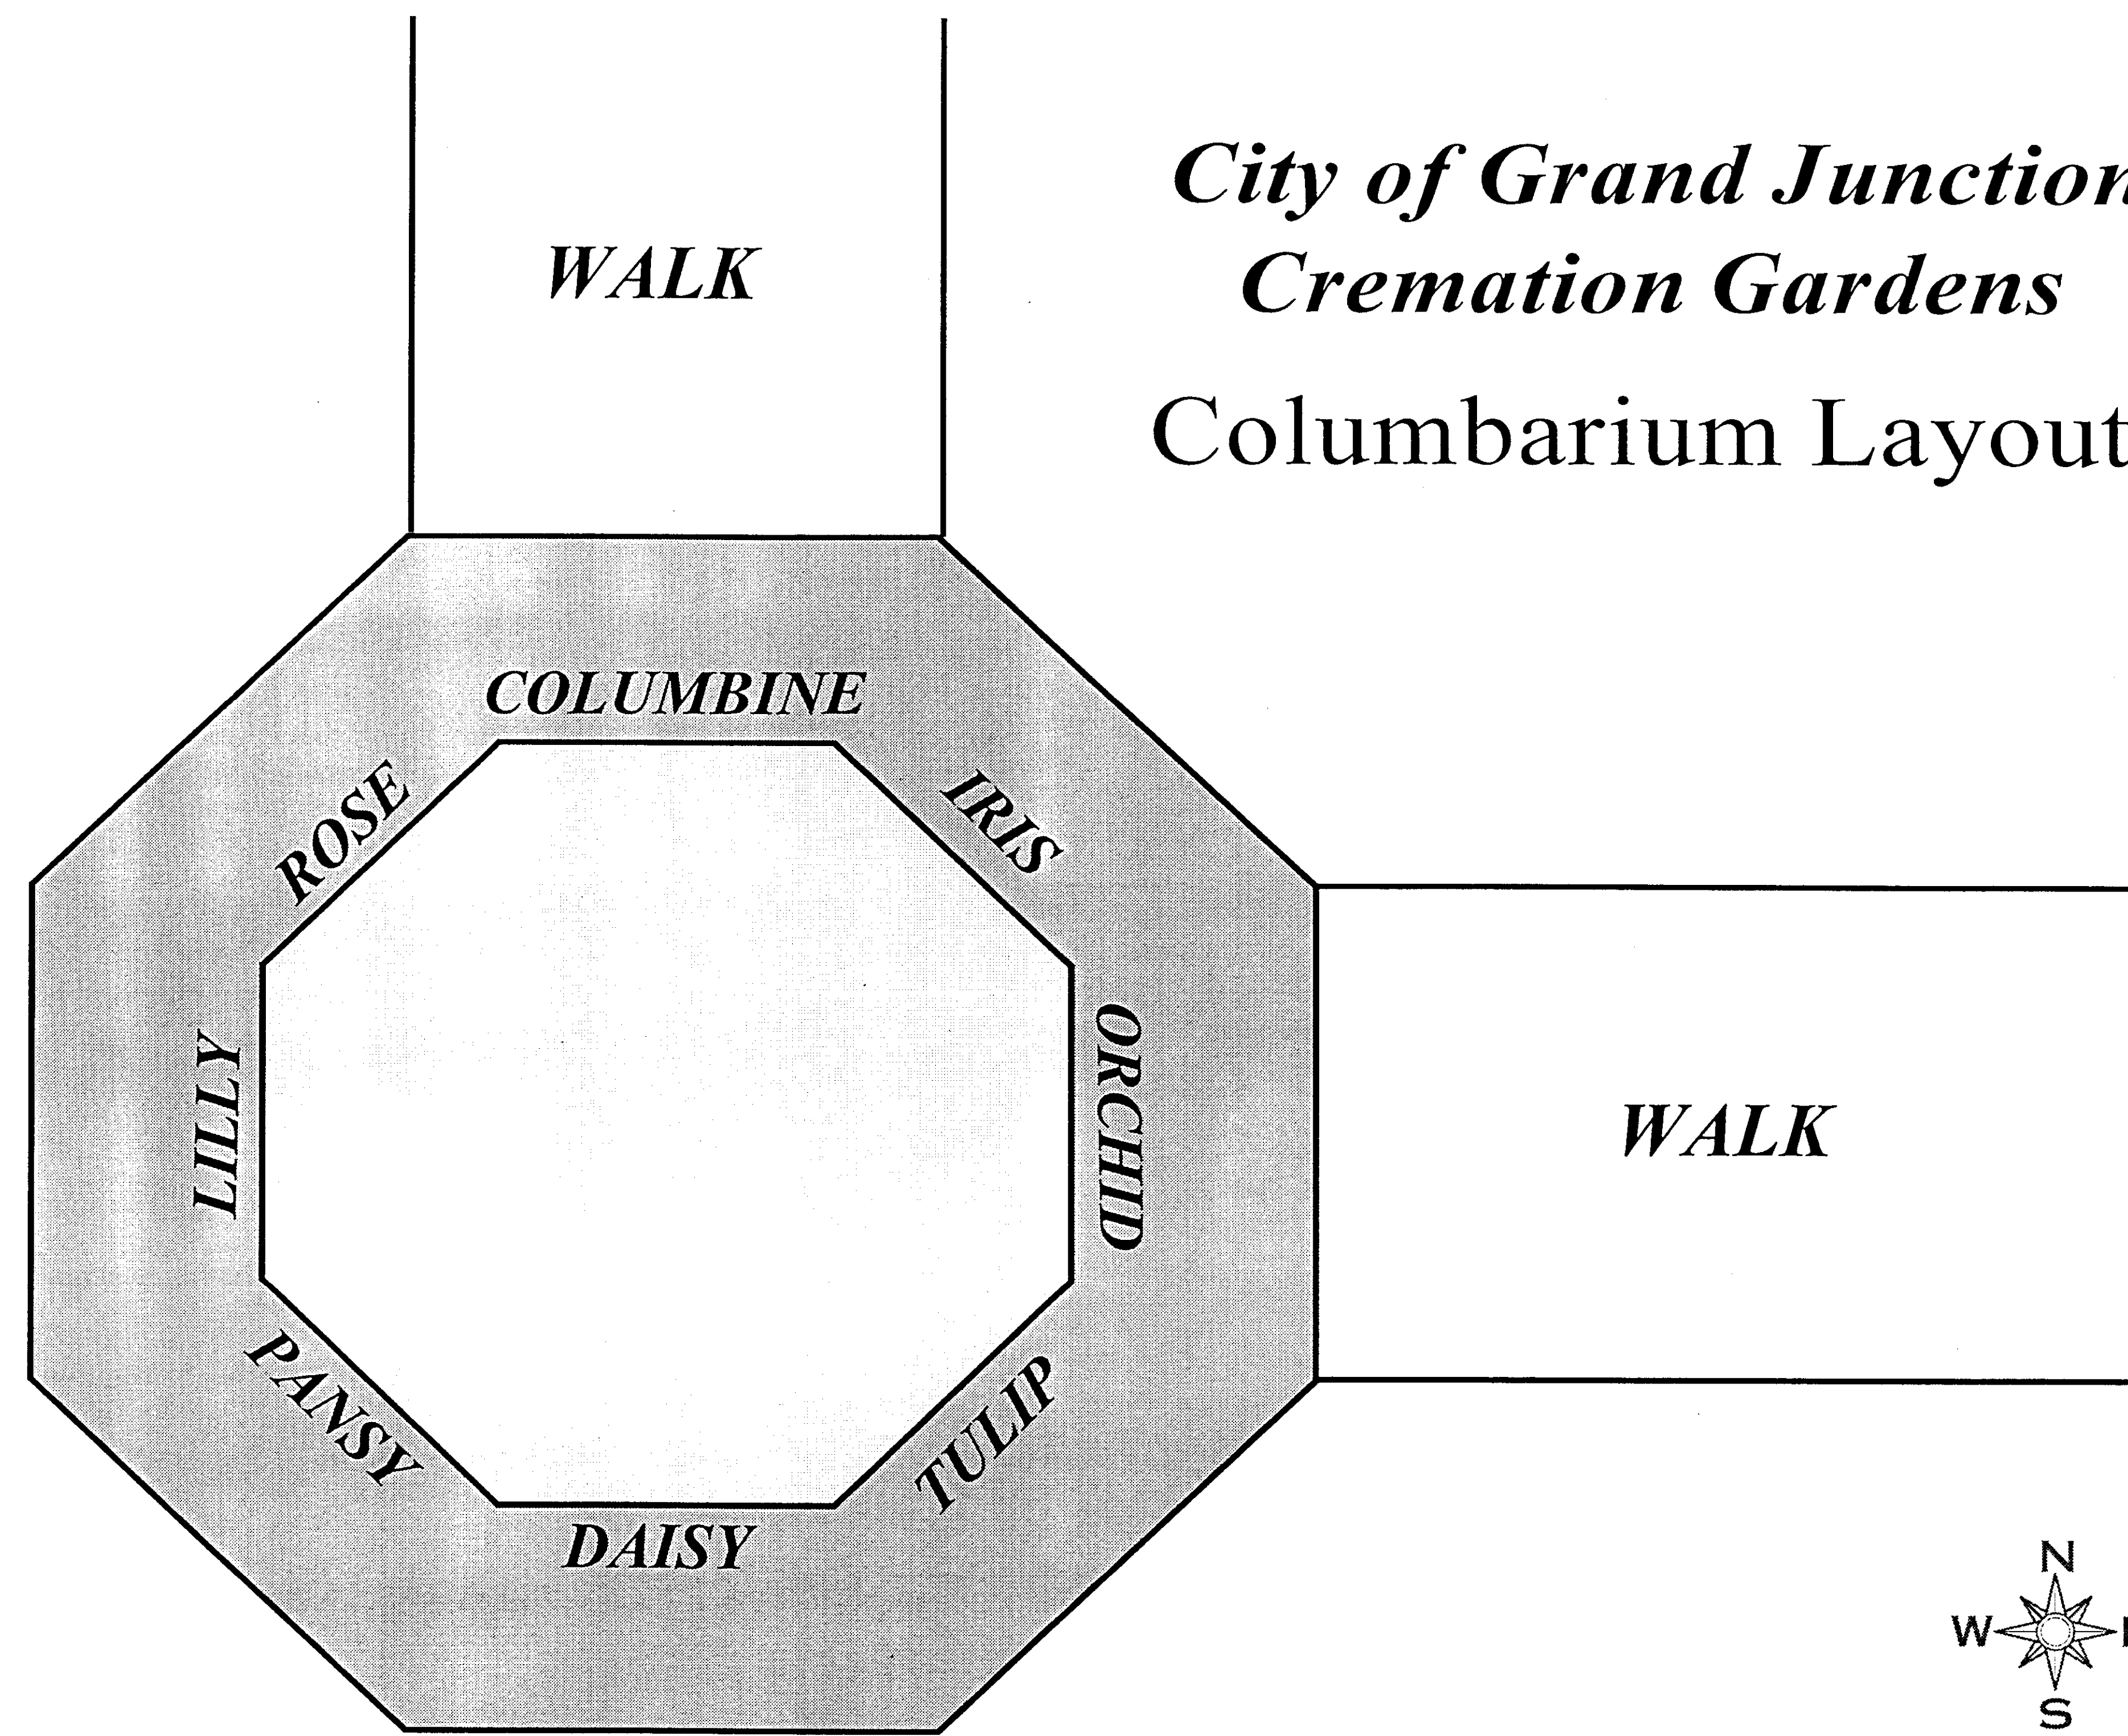

PLANT KEY	QUANTITY	SIZE
NP - NEWPORT PLUM	4	2"
FP - FRUITLESS PEAR	3	2"
ROS - ROSE OF SHARON	6	5 GAL
MO - MOCKORANGE	12	5 GAL
AWS - ANTHONYWATER SPIREA	4	5 GAL
○ - PERENNIAL	ALOT	1 GAL

REVISIONS	BY

GRAND JUNCTION CITY CEMETERIES

DRAWN	Dan Wiedrich
CHECKED	Mike Vendegna
DATE	October 18, 2006
SCALE	1 - 5
JOB NO.	
SHEET	
OF	SHEETS

CALVARY

SAINT ANTHONY

*City of Grand Junction
Cremation Gardens
Columbarium Layout*

COLUMBINE	
1	A B
2	A B
3	A B
4	A B