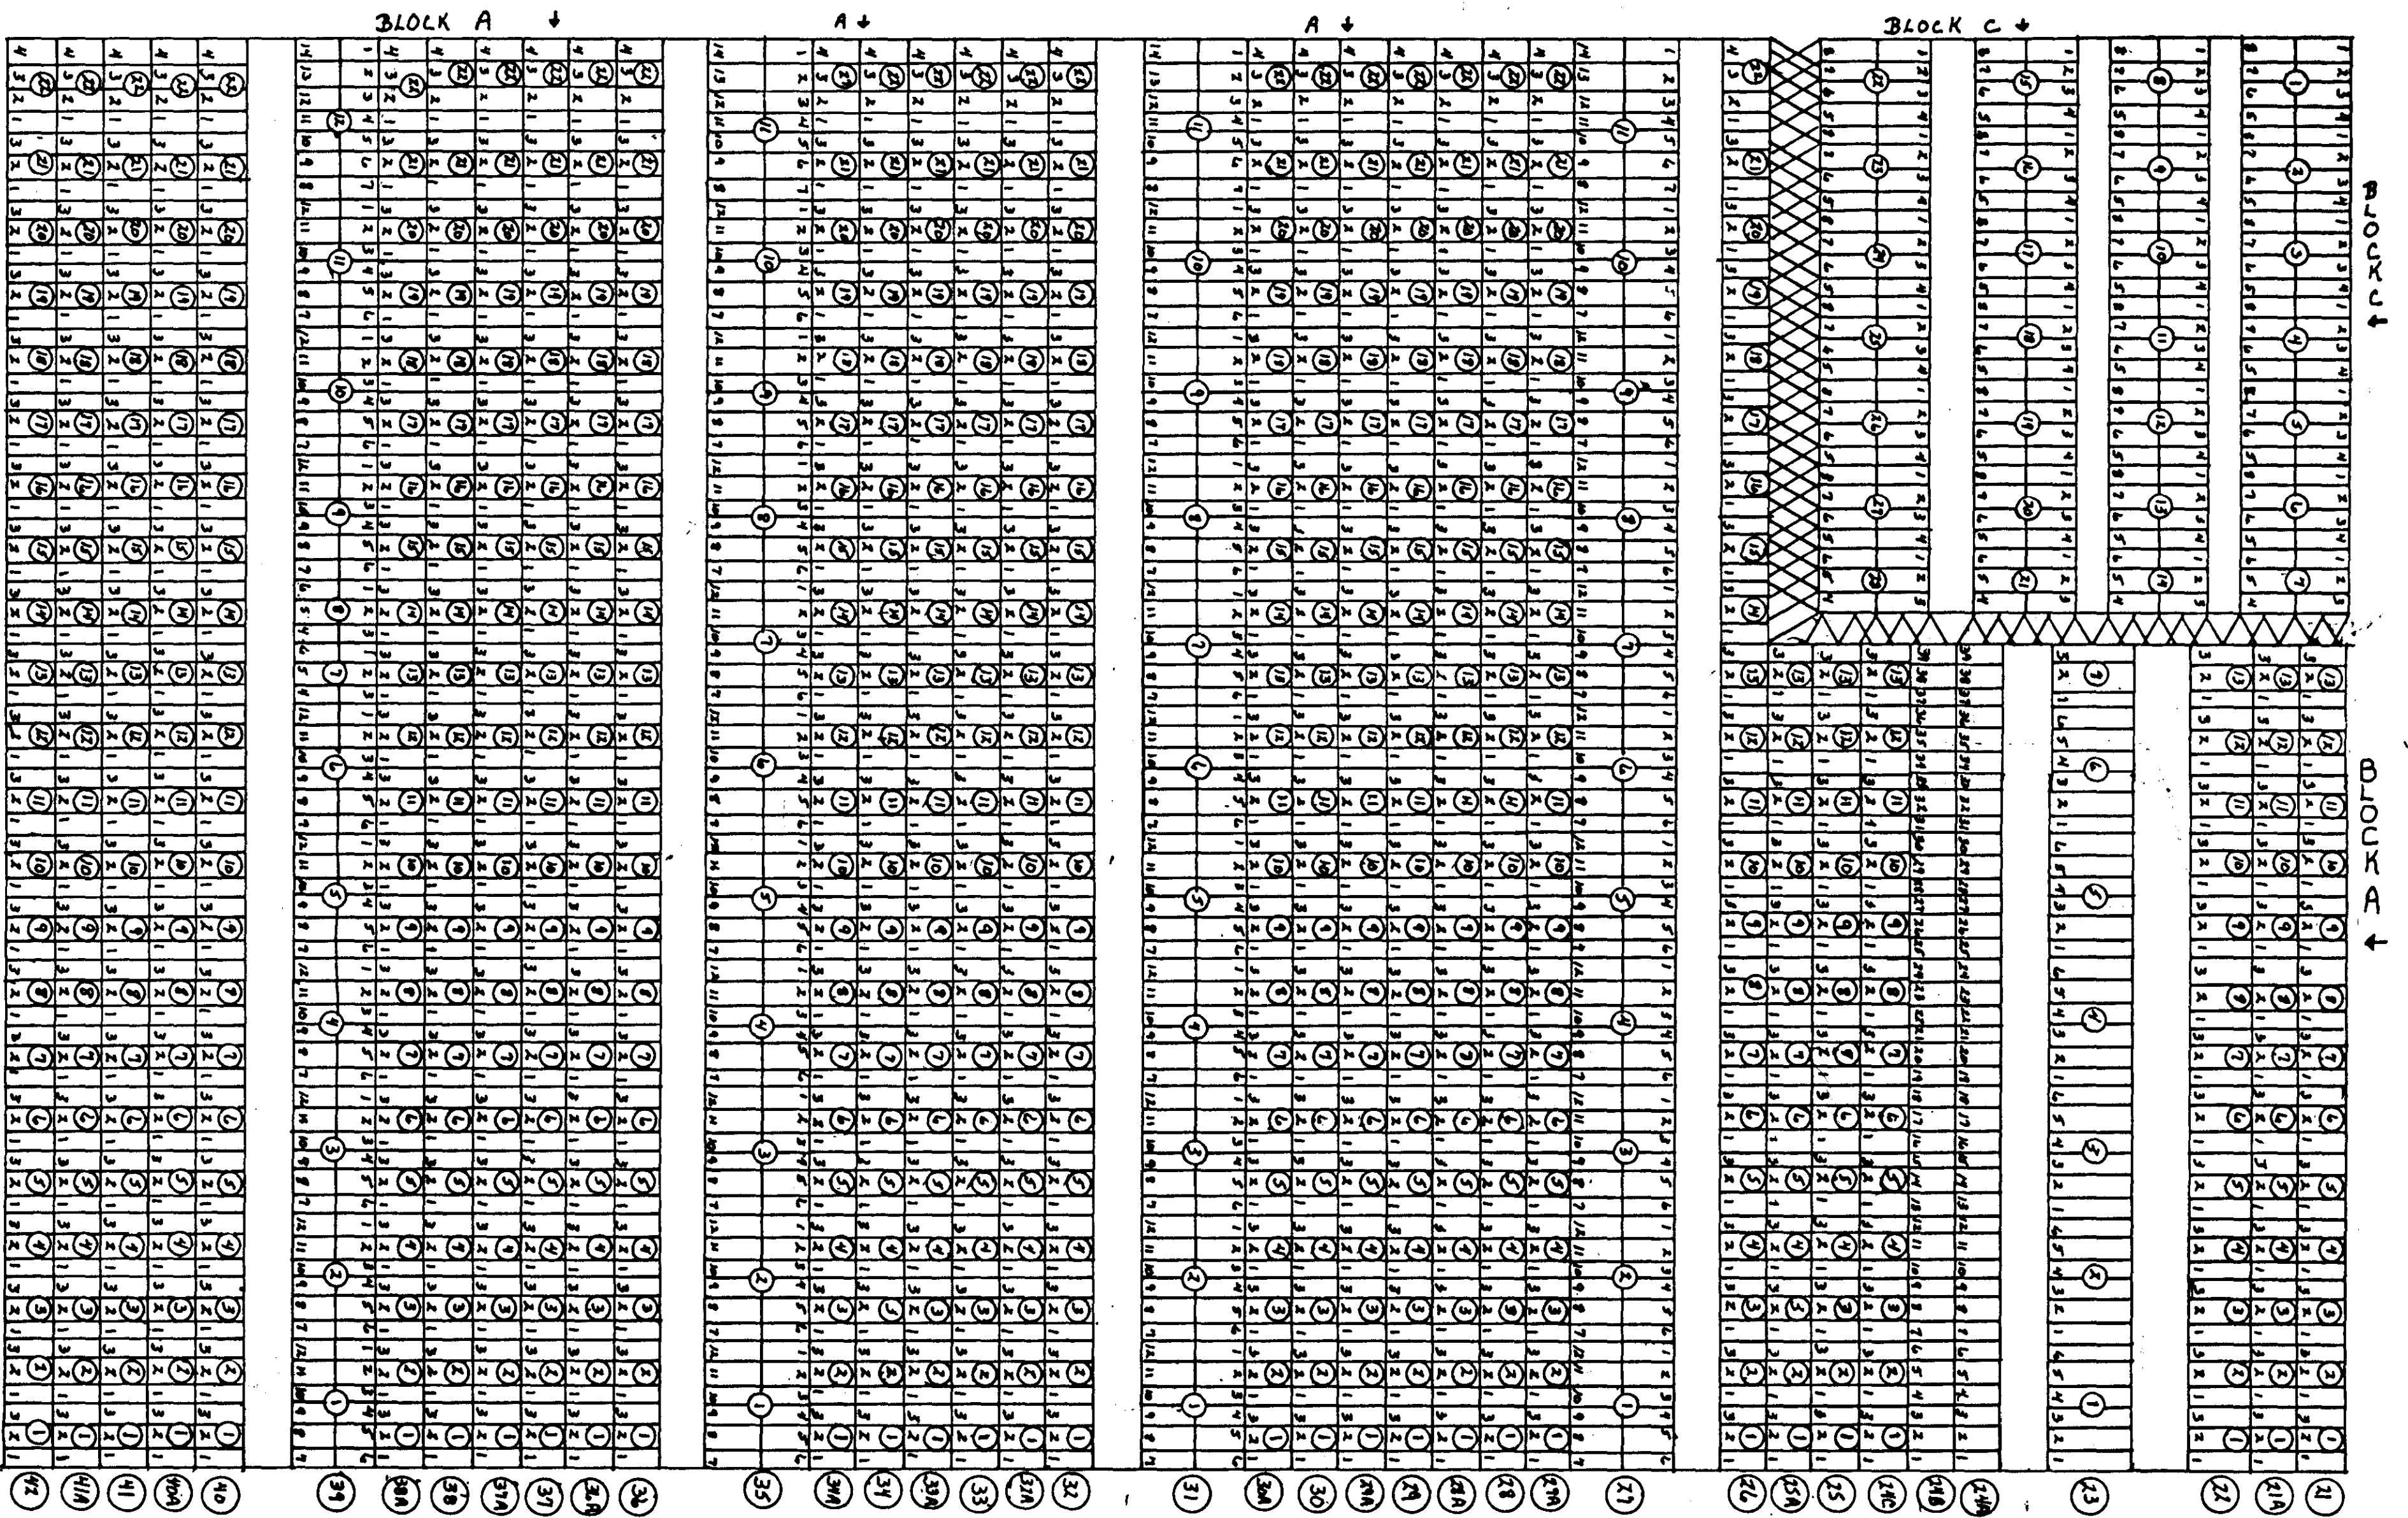

OM

BLOCKS

A C & F