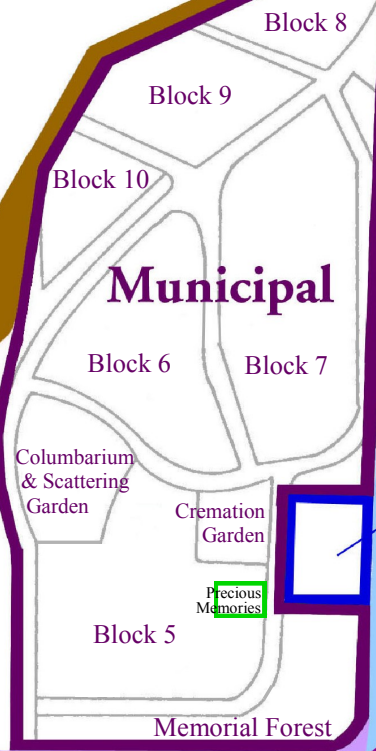

City of Grand Junction Cemeteries

26 1/4 Road

Artesian Well

Municipal

Fair View

Ohr Shalom

St. Anthony

B 3/4 Road

Veterans

Odd Fellows

Masonic

Calvary

Office

Orchard Mesa

Baby Cemetery

PLANT KEY

PLANT KEY	QUANTITY	SIZE
NP - NEWPORT PLUM	4	2"
FP - FRUITLESS PEAR	3	2"
ROS - ROSE OF SHARON	6	5 GAL
MO - MOCKORANGE	12	5 GAL
AWS - ANTHONYWATER SPIREA	4	5 GAL
○ - PERENNIAL	ALOT	1 GAL

REVISIONS	BY

GRAND JUNCTION CITY CEMETERIES

SOUTH

PANSY	
1	
2	
3	
4	

SOUTHWEST

LILLY	
1	A B
2	A B
3	A B
4	A B

WEST

ROSE	
1	
2	
3	
4	

NORTHWEST

OM