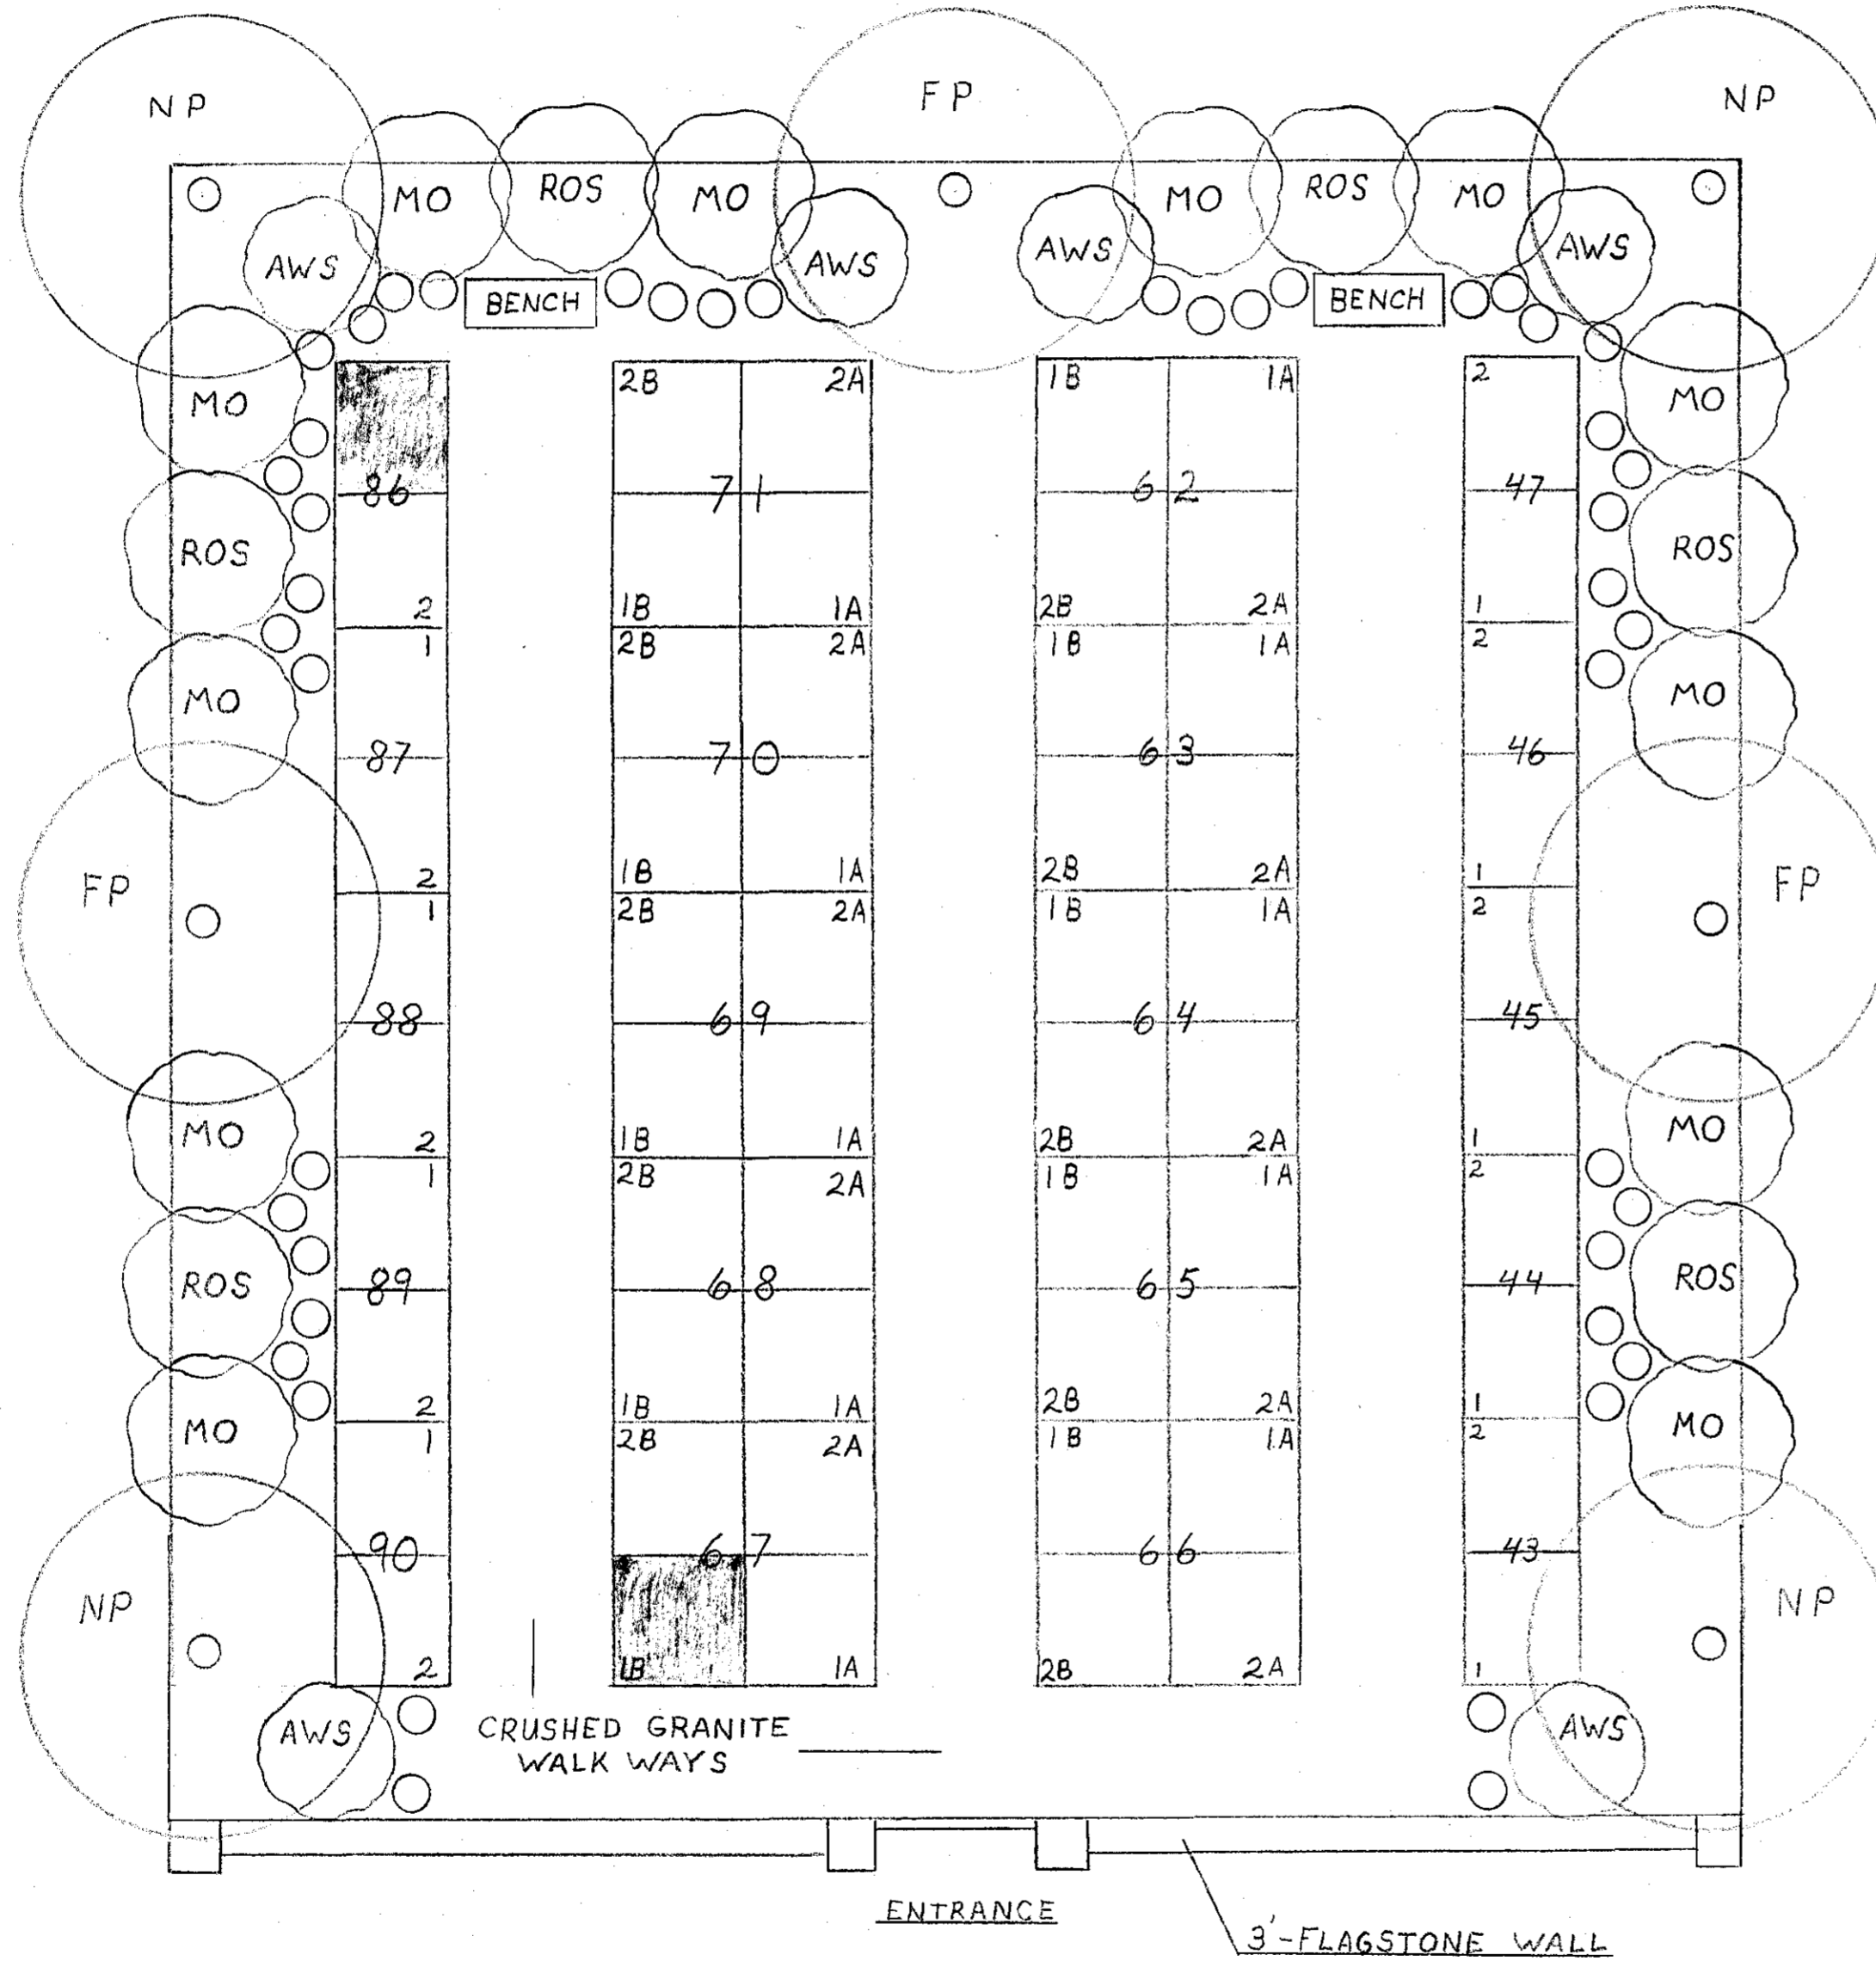

Veterans

Odd Fellows

Masonic

Calvary

Office

Orchard Mesa

Baby Cemetery

PLANT KEY

PLANT KEY	QUANTITY	SIZE
NP - NEWPORT PLUM	4	2"
FP - FRUITLESS PEAR	3	2"
ROS - ROSE OF SHARON	6	5 GAL
MO - MOCKORANGE	12	5 GAL
AWS - ANTHONYWATER SPIREA	4	5 GAL
○ - PERENNIAL	ALOT	1 GAL

REVISIONS	BY

GRAND JUNCTION CITY CEMETERIES